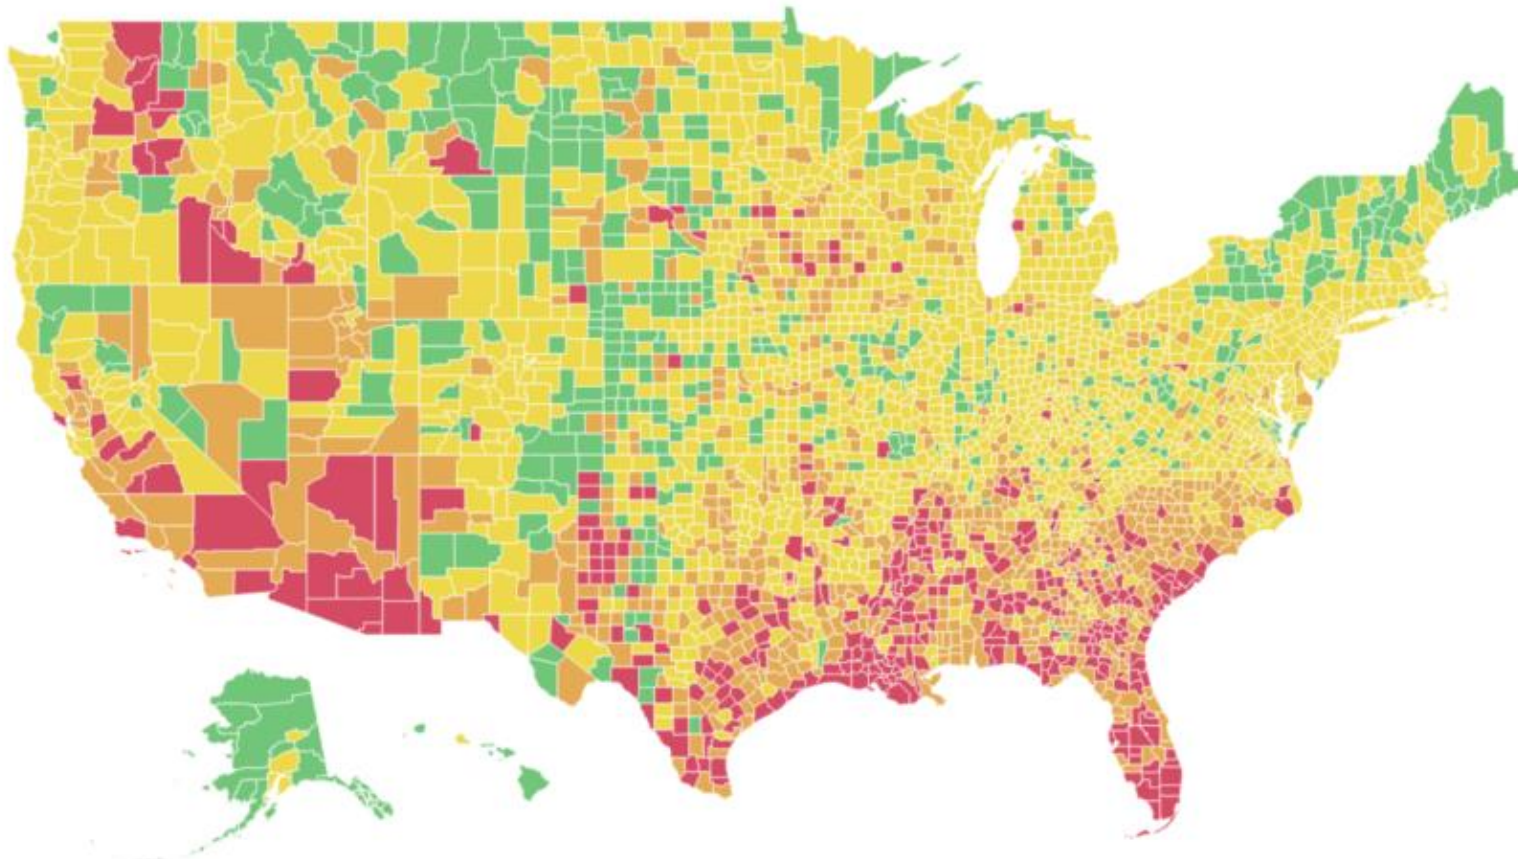

 **@bremen1stumc**

 **@bremen1st**

 **@bremen1stumc**

COVID-19 Risk Levels in the United States

[Click here for more information](#)

COVID RISK LEVEL: RED

25+ CASES PER 100,000 PEOPLE

TIPPING POINT