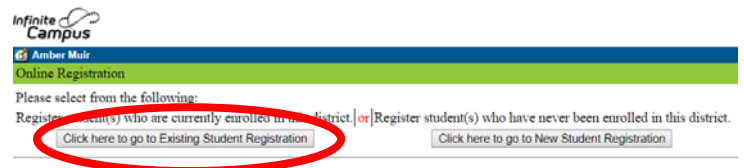

Log into the Parent Portal <https://ic.svvsd.org/campus/portal/stvrain.jsp>

- 1) Under the Menu on the far left side,  
Click on More >  
Click on Personal Information Review

- 2) Then click on "Click here to go to Existing Student Registration"