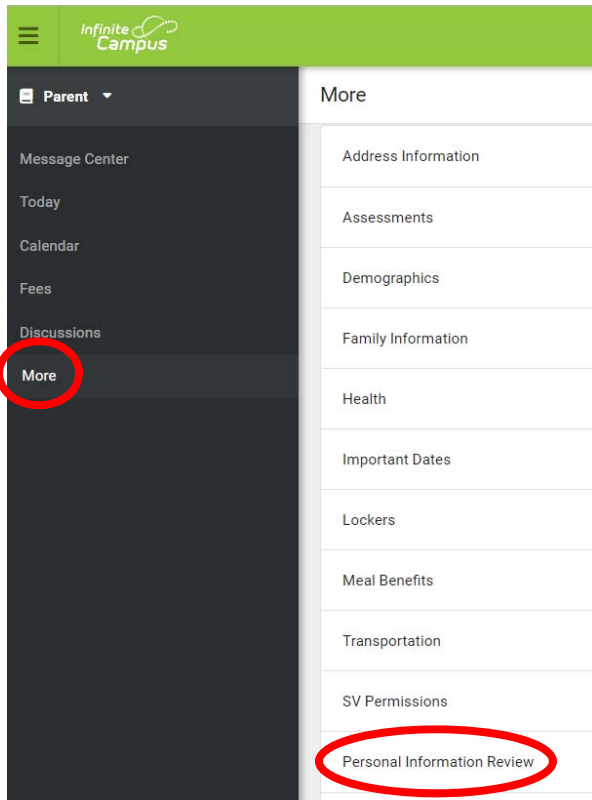

Log into the Parent Portal <https://ic.svvsd.org/campus/portal/stvrain.jsp>

- 1) Under the Menu on the far left side,  
Click on More >  
Click on Personal Information Review

- 2) Then click on "Click here to go to Existing Student Registration"

- 3) Click Begin Registration: