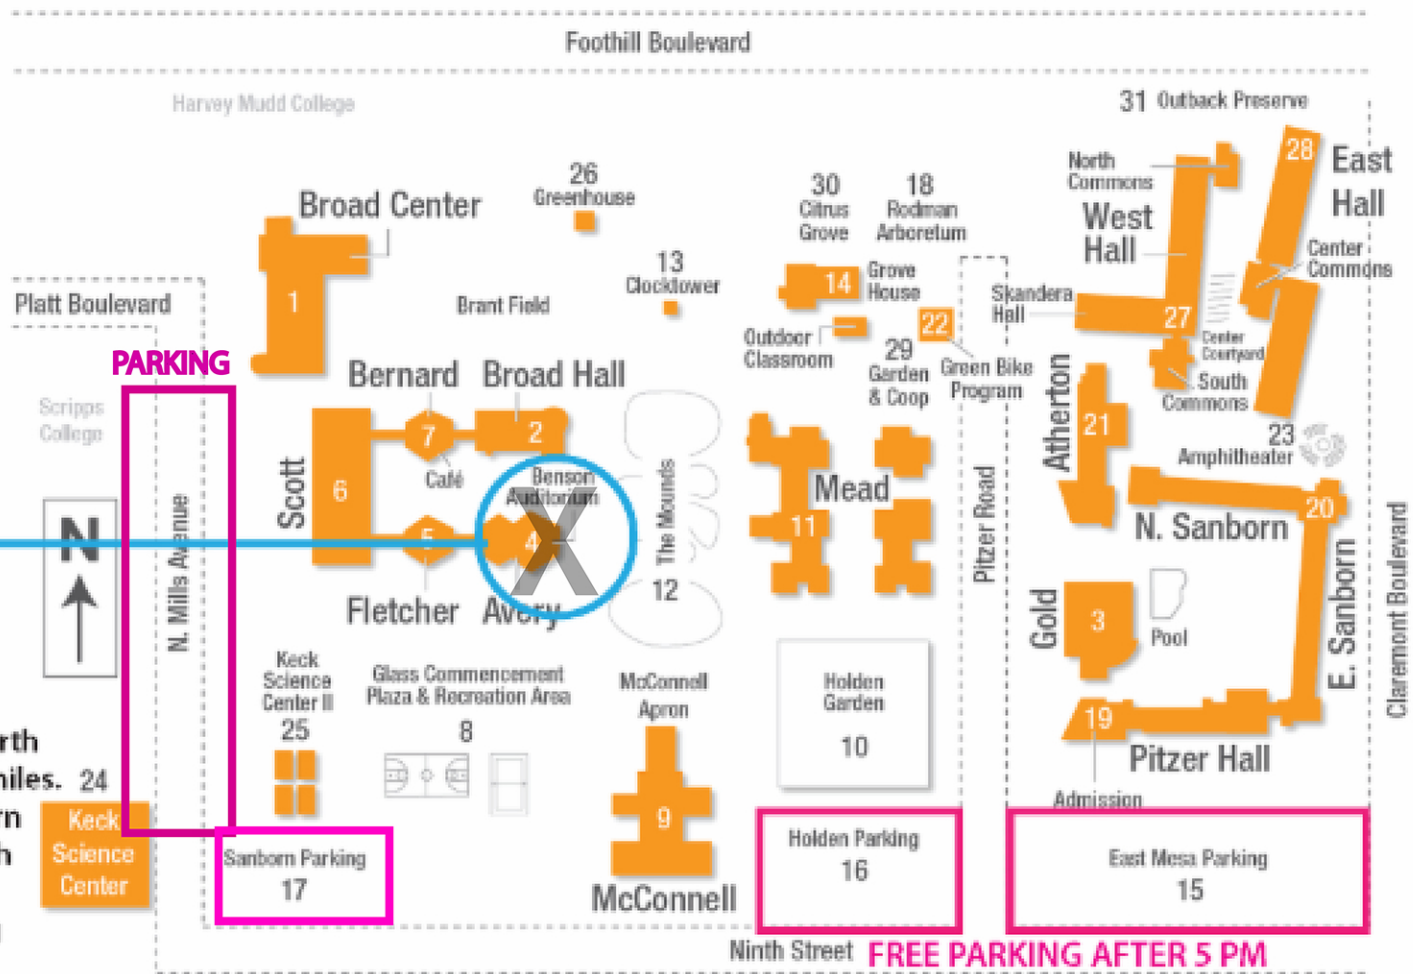

**FIRST WEDNESDAYS
SPEAKER/FILM SERIES
7 - 9 PM
BENSON AUDITORIUM
(SEE MAP + DIRECTIONS)**

PITZER COLLEGE
1050 N MILLS AVE
CLAREMONT, CA 91711

BENSON AUDITORIUM

DIRECTIONS

From I-10 (San Bernardino Freeway):

Exit on Indian Hill Boulevard going north (towards the mountains) for about 2 miles. Turn right onto Foothill Boulevard. Turn right onto Claremont Boulevard, which is the third stoplight. Turn right onto Ninth Street. The Pitzer visitor parking lot will be directly on your right (East Mesa parking lot).

From I-210 east (Foothill Freeway):

Take I-210 east to Towne exit. Turn right (south) to Foothill Boulevard. Turn left onto Foothill Boulevard. Turn right onto Claremont Boulevard, which is the third stoplight after Indian Hill. Turn right onto Ninth Street. The Pitzer visitor parking lot will be directly on your right (East Mesa parking lot).

FREE PARKING AFTER 5 PM