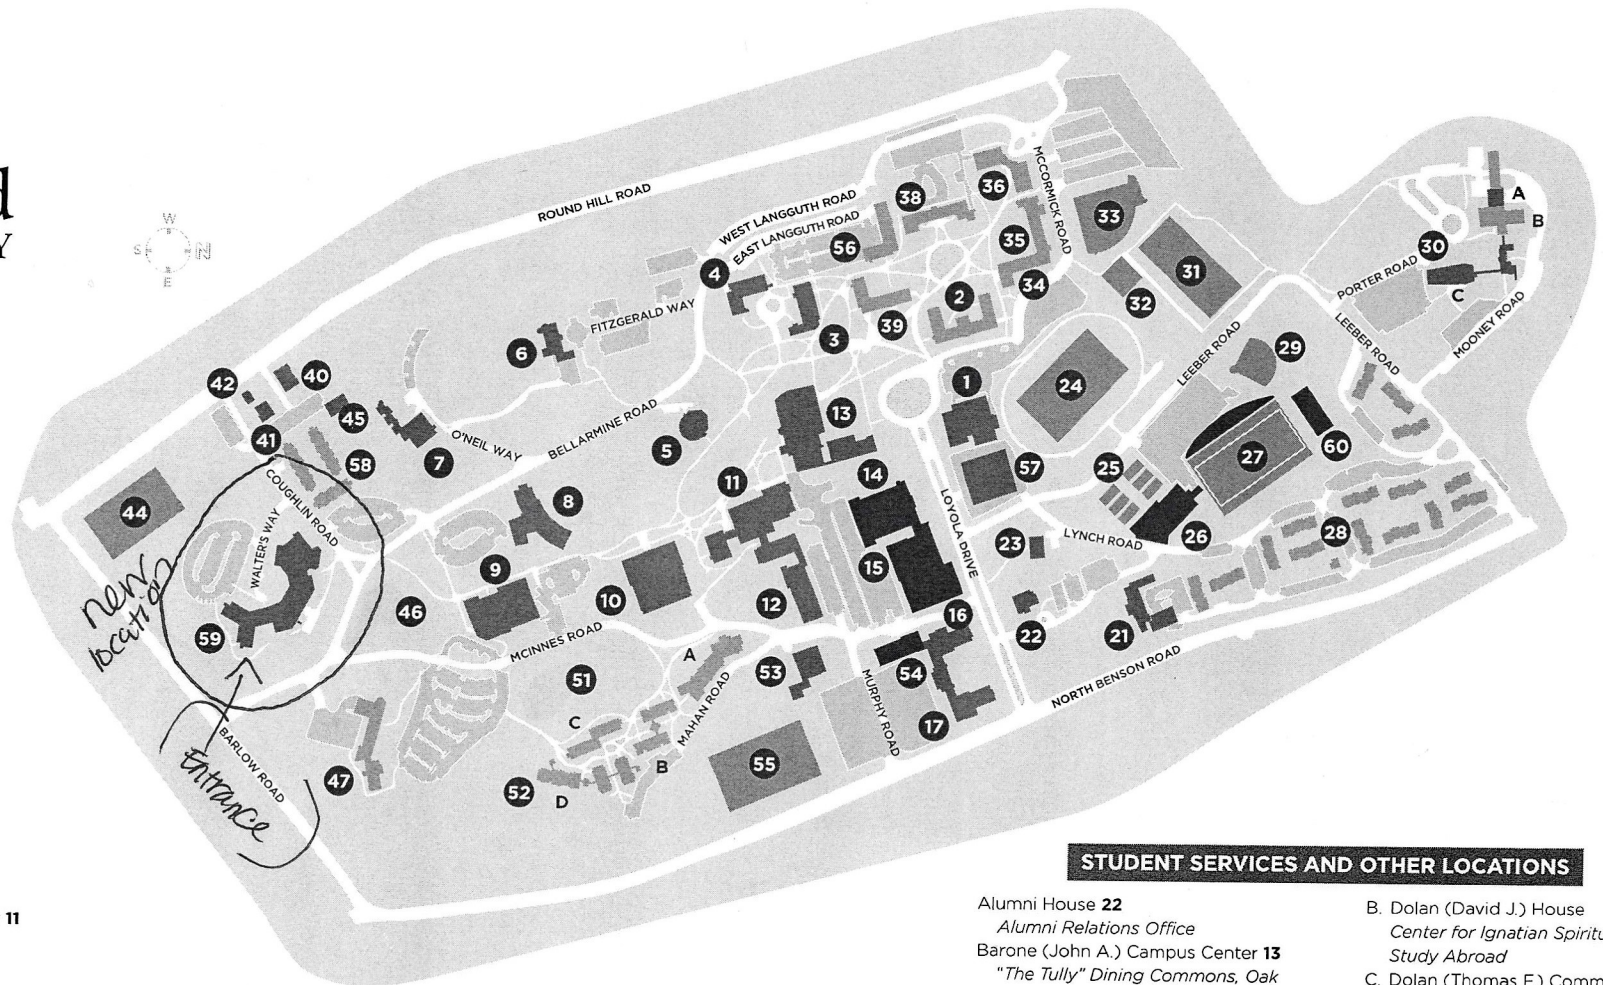

Fairfield UNIVERSITY

fairfield.edu

ACADEMIC FACILITIES

- Bannow (Rudolph F.) Science Center **11**
  School of Engineering
- Canisius Hall **3**
  College of Arts and Sciences, Graduate School of Education and Allied Professions, Center for Faith and Public Life, Center for Catholic Studies
- DiMenna-Nyselius Library **10**
  Center for Academic Excellence, ITS (Information Technology Services) Center for Applied Ethics
- **NEW** Dolan School of Business **8**
- Donnarumma Hall **4**
  Carl & Dorothy Bennett Center for Judaic Studies
- Egan (Marion Peckham) School of Nursing and Health Studies **12**
  Kanarek Center for Palliative Care
- PepsiCo Theatre **40**
- Quick (Regina A.) Center for the Arts **9**
  Kelley (Aloysius P.), S.J. Theatre, Walsh (Thomas J.) Gallery, Wien Theatre/Black Box
- Xavier Hall - Fairfield Prep **17**
  University Media Center

RESIDENCE HALLS

- 70 McCormick Road **35**
- Campion Hall **34**
- Dolan Campus **30**
  A. Dolan (John C.) Hall
- Faber Hall **47**
- Gonzaga Hall **39**
  Stag Statue
- Jogues Hall **36**
- Loyola Hall **2**
  Public Safety, Ignatian Residential College, Lukacs Gallery
- Regis Hall **38**
- Townhouse Complex **28**
- The Village **52**
  A. Meditz Hall
  B. Kostka Hall
  C. Claver Hall
  D. 47 Mahan Road
- 42 Langguth Hall **56**
- **NEW** The Barnyard Manor **58**

ATHLETIC FACILITIES

- Alumni Diamond **29**
- Alumni Hall - Sports Arena **14**
- Alumni Softball Field **33**
- Barlow Field **44**
- Basketball Courts **32**
- Batting Facility **60**
- Fr. Brissette Athletic Center - Fairfield Prep **54**
- Grauert Field **55**
- Lessing Field **24**
- Quick (Leslie C.), Jr. Recreation Complex **15**
- Rafferty Stadium **27**
- Tennis Courts **25**
- University Field **31**
- Walsh (Thomas J.), Jr. Athletic Center **26**
  (Fields and courts are green)

STUDENT SERVICES AND OTHER LOCATIONS

- Alumni House **22**
  Alumni Relations Office
- Barone (John A.) Campus Center **13**
  "The Tully" Dining Commons, Oak Room, Dunkin', Stags on the Run convenience store, Snack Bar, and Offices for FUSA, StagCard, WVOF, Residence Life, Student Diversity & Multicultural, Student Life
- Barlow Hall **6**
  President and Executive Offices, Advancement, Marketing and Communications, Fairfield University Art Museum
- Bellarmine Pond **46**
- Berchmans Hall - Fairfield Prep **16**
- Central Utility Facility **53**
- Conference Center at Fairfield University **59**
- Early Learning Center **41**
- Egan Chapel of St. Ignatius Loyola **5**
  Pedro Arrupe, S.J. Campus Ministry Center
- Dolan Campus **30**
  A. Dolan (John C.) Hall
  Student Health Center, Counseling and Psychological Services
- B. Dolan (David J.) House
  Center for Ignatian Spirituality, Study Abroad
- C. Dolan (Thomas F.) Commons
  Offices for ITS (Information Technology Services), Human Resources, Design & Print
- Hopkins Pond **51**
- Jesuit Community Center (St. Ignatius Hall) **7**
- Kelley (Aloysius P.), S.J. Center **1**
  Offices of Undergraduate and Graduate Admission, Financial Aid, Registrar, Academic & Career Development
- *Kelley Parking Garage **57***
- Maintenance Building **45**
- McAuliffe Hall **21**
  Bursar, Offices for Finance, Purchasing and Central Receiving
- Southwell Hall **42**
  The Kathryn P. Koslow Family Counseling Center
- The Levee **23**