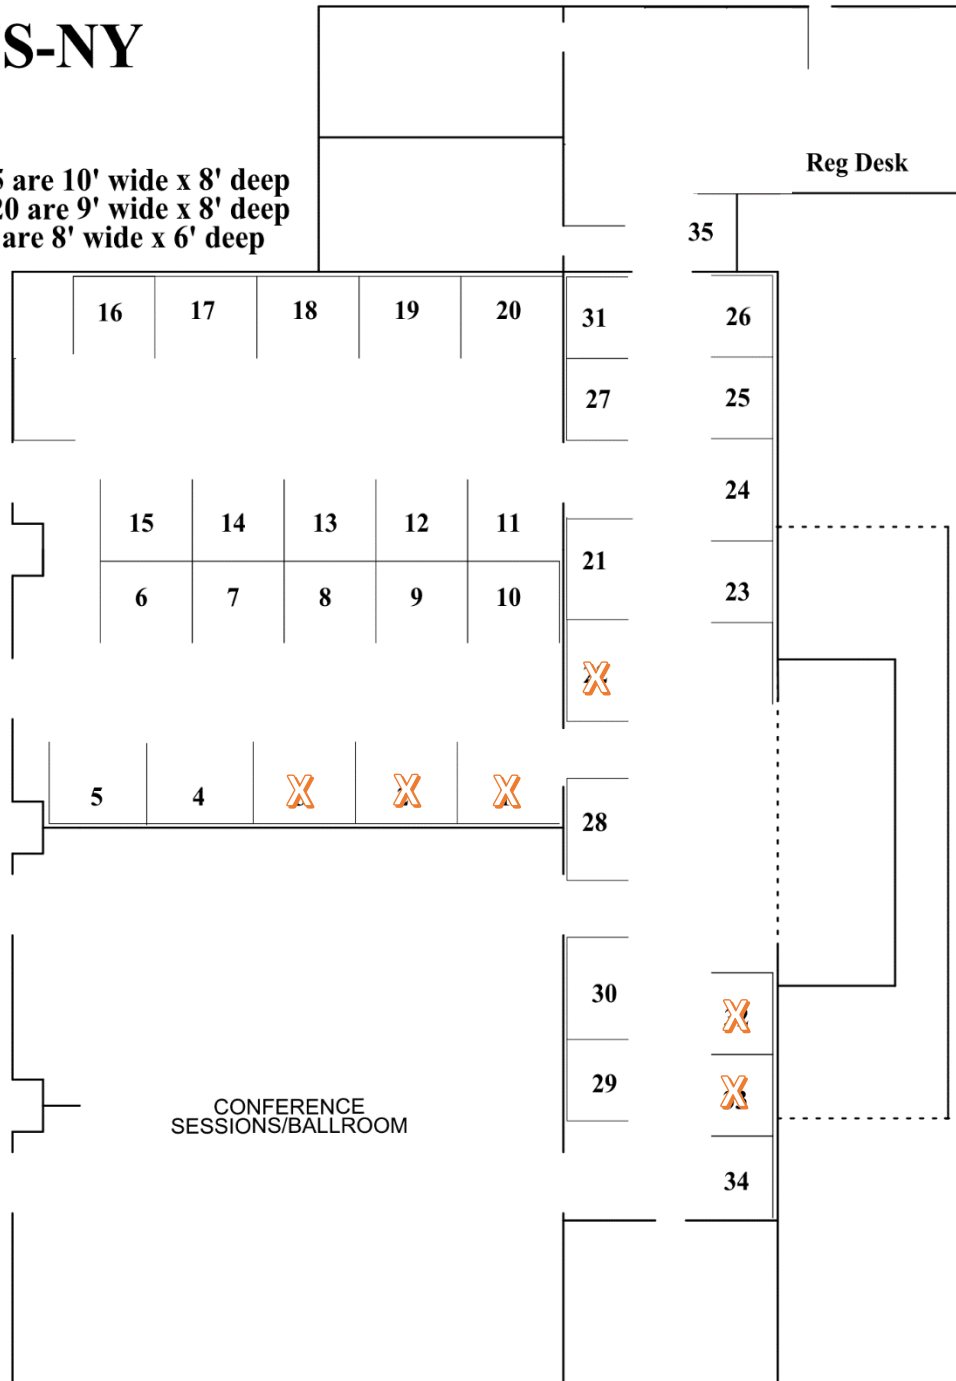

ITS-NY

Booths 1-5 are 10' wide x 8' deep
Booths 6-20 are 9' wide x 8' deep
All others are 8' wide x 6' deep

X Indicates booth is booked