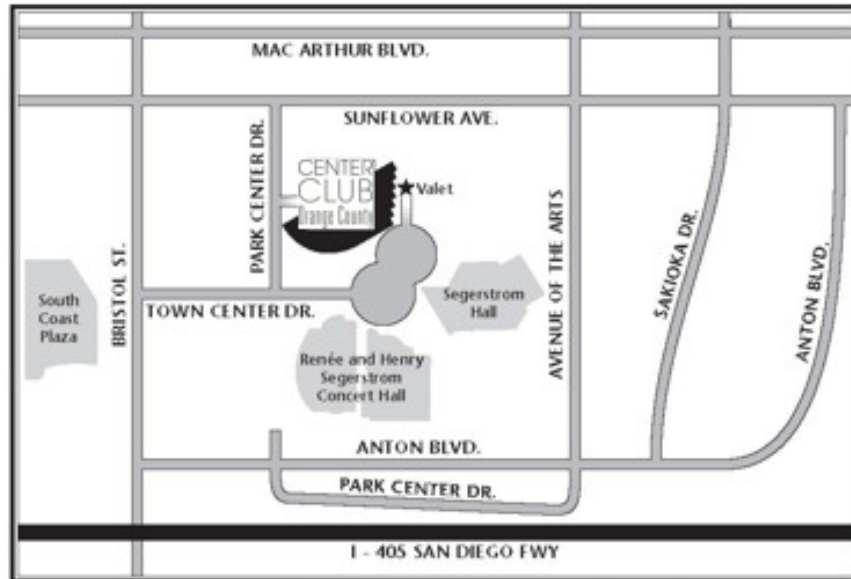

# CENTER CLUB Orange County

Located at the base of Center Tower  
650 Town Center Drive Garden Level Costa Mesa, CA 92626 (714) 662.3414

## Members and Guests

- 405 FREEWAY
- Exit BRISTOL
- Head North towards SOUTH COAST PLAZA
- Turn right into TOWN CENTER DRIVE
- Go through PARK CENTER DRIVE (Past STOP SIGN)
- Drive towards the ROUNDABOUT / WATER FOUNTAIN
- Continue around the WATER FOUNTAIN
- At this point you should see a Center Club podium
- Drive forward to Center Club podium and Center Club Valet

## Creative Partners

- 405 FREEWAY
- Exit BRISTOL
- Head North towards SOUTH COAST PLAZA
- Turn Right into TOWN CENTER DRIVE
- Turn Left on PARK CENTER DRIVE (At STOP SIGN)
- Turn Right into the FIRST DRIVEWAY
- LOADING DOCK