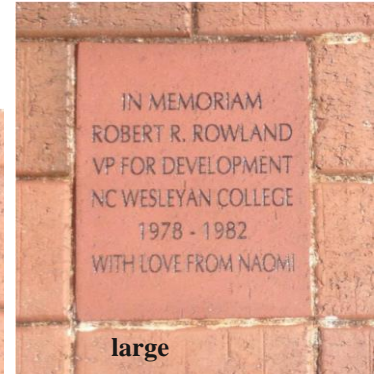

A brick is a wonderful opportunity to honor a mentor, memorialize a loved one, commemorate an occasion or event, or simply make public your support to NCWC.

Bricks are available in two sizes:

- 4" x 8" for \$80. You are allowed 3 lines with 20 characters per line, including spaces.
- 8" x 8" for \$150. You are allowed 6 lines with 20 characters per line, including spaces.

_____ **YES, I would like to purchase a brick!**

I want a 4" x 8" brick (regular brick)

I want an 8" x 8" brick (large brick)

regular

large

Your commemorative brick will not fade, chip, oxidize, peel, separate or change in any way for the life of the brick - guaranteed. What better way to preserve Wesleyan memories?