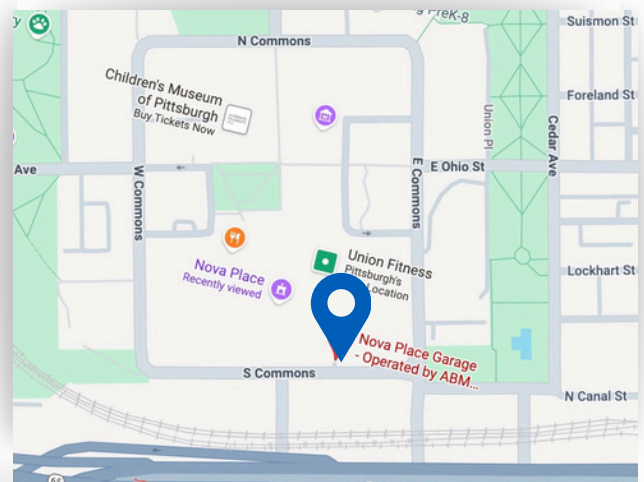

Check-In: A registration table will be located at the entrance of PTC. Please check in upon arrival.

No-Host Social: 4:00 – 6:00 PM at the Federal Galley, 200 Children's Way, Pittsburgh, PA 15212

Plan Ahead: Small businesses are encouraged to bring a capability statement

Parking Rates & Directions

Please enter **Gate 3 on S. Commons** to access the parking level. We recommend using the **Plaza Elevator** located near rows **9 Central – 12 Central** (pillar numbers can help identify the area). This elevator will take you directly to the **Plaza (P) level**. Upon exiting the elevator, the Pittsburgh Technology Council office will be located to your left.

Parking map on page 2

Hotels Near Nova Place

0.4 miles [Hotel Suites in Pittsburgh](#) | [Holiday Inn Express & Suites Pittsburgh North Shore](#)

0.6 miles [Residence Inn Pittsburgh North Shore](#) | [Extended Stay Hotel Near PNC Park](#)

0.8 miles [Modern Hotel in Pittsburgh North Shore](#) | [Hyatt Place Pittsburgh North Shore](#)

1.1 miles [Westin Convention Center Pittsburgh](#)

1.4 miles [Drury Plaza Hotel Pittsburgh Downtown - Drury Hotels](#)