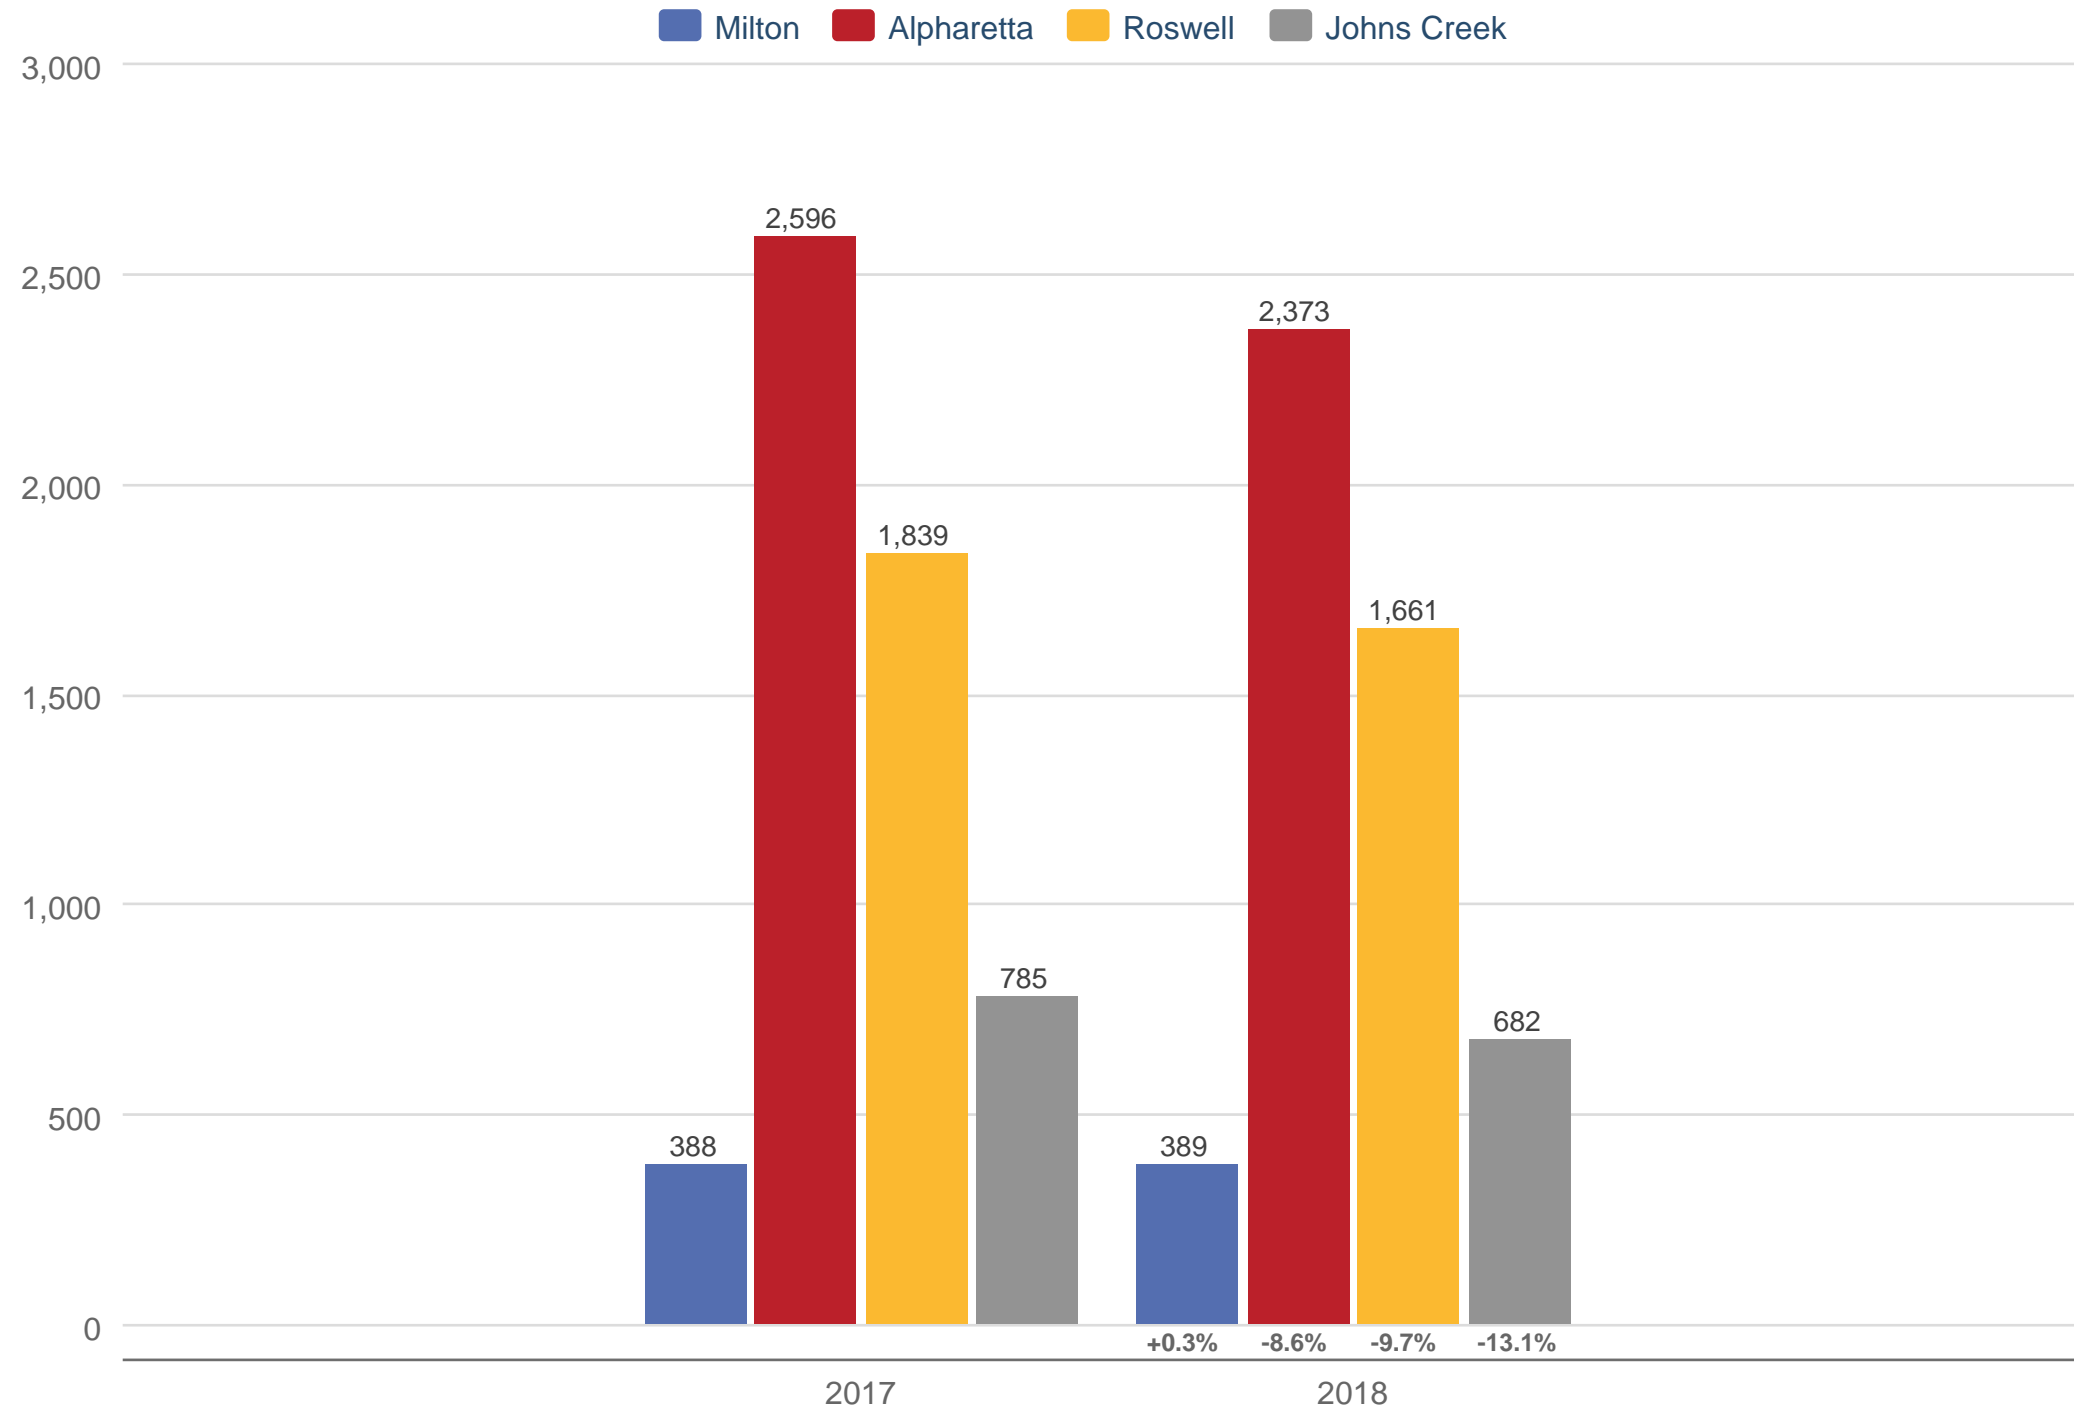

September Closed Sales

Milton & Alpharetta & Roswell & Johns Creek

Each data point is 12 months of activity. Data is from October 3, 2018.