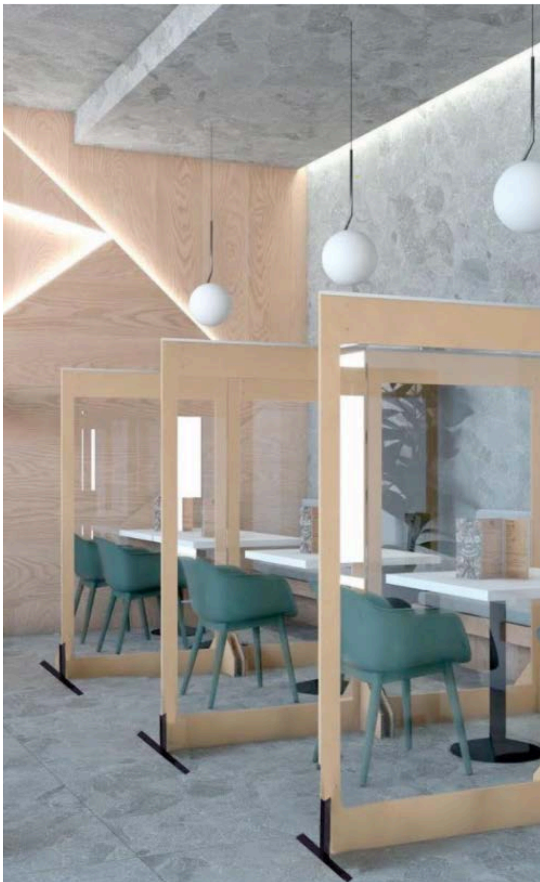

Petalo

Design Solutions For Business Productivity

What a compelling time in history we have all witnessed in these last couple of months. Right now we are on the cusp of reopening as a nation, in stages, with new federal, state and local guidelines that are new to us all. But together, we can create spaces that respect and protect our customers and employees as we adjust to our new normal. The recent pandemic has asked us all to reimagine our workspaces, to remain productive and in doing so we have had to flex our innovative design strategies to include social distancing while maintaining beauty and safety. One of the most exciting things that I am working on currently is the research and development of new innovative product solutions for spaces that are Covid19 compliant.

Along with our European partners, together we are proud to offer Petalo Systems. These systems are your answer to productivity in a Covid19 world. Petalo Systems are lightweight, easy to assemble, and easy to clean and maintain. These are physical barriers designed to retro-fit into existing businesses and allow companies to begin working again. Industries that can begin utilizing these systems right away include OFFICE SPACES, SCHOOLS, HEALTHCARE PROVIDERS AND HOSPITALS, BEAUTY SALONS AND SPAS, RESTAURANTS, NIGHTCLUBS, THEATERS, and SPORTING ARENAS to name a few. These are versatile solutions, if you are wondering if Petalo Systems can work for you contact me directly for a free consultation. PETALO System's are made of Lisocore™ and MDF framing with a transparent Plexiglass middle. They are designed to reduce the spread of infectious disease while conserving a stylistic approach. They are better than any competitive product as they are manufactured in Italy with the highest quality material and attention to detail. We are here to help redesign your space to meet and exceed your expectations while maintaining all the new current guidelines.