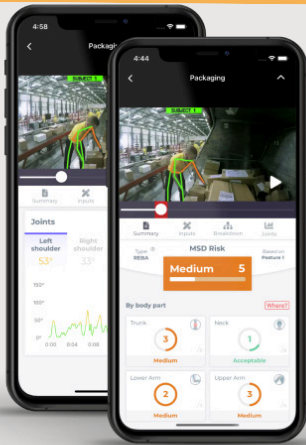

WORK SAFER WITH SMARTER ERGONOMICS

Faster Insights · Consistent Results · Better Prevention

Workplace Ergonomic Assessments

Improve employee well-being and productivity with ergonomic assessments designed to create healthier, more efficient workplaces.

MSA Safety Consultants can now offer enhanced ergonomic evaluations using the TuMeke Ergonomics Program — a new tool that delivers faster, more consistent insights to help identify risks and support proactive safety solutions.

Posture Analysis