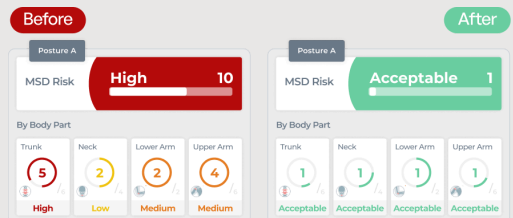

Real World Workplace Assessments

Objective Risk Scoring

Why TuMeke Ergonomics?

- Enhanced ergonomic evaluations delivered by MSA Safety Consultants
- Video based ergonomic risk assessments with objective scoring
- Clear, actionable insights that drive practical improvements
- Built-in ROI analysis to estimate injury costs and savings
- Standardized evaluations across operations