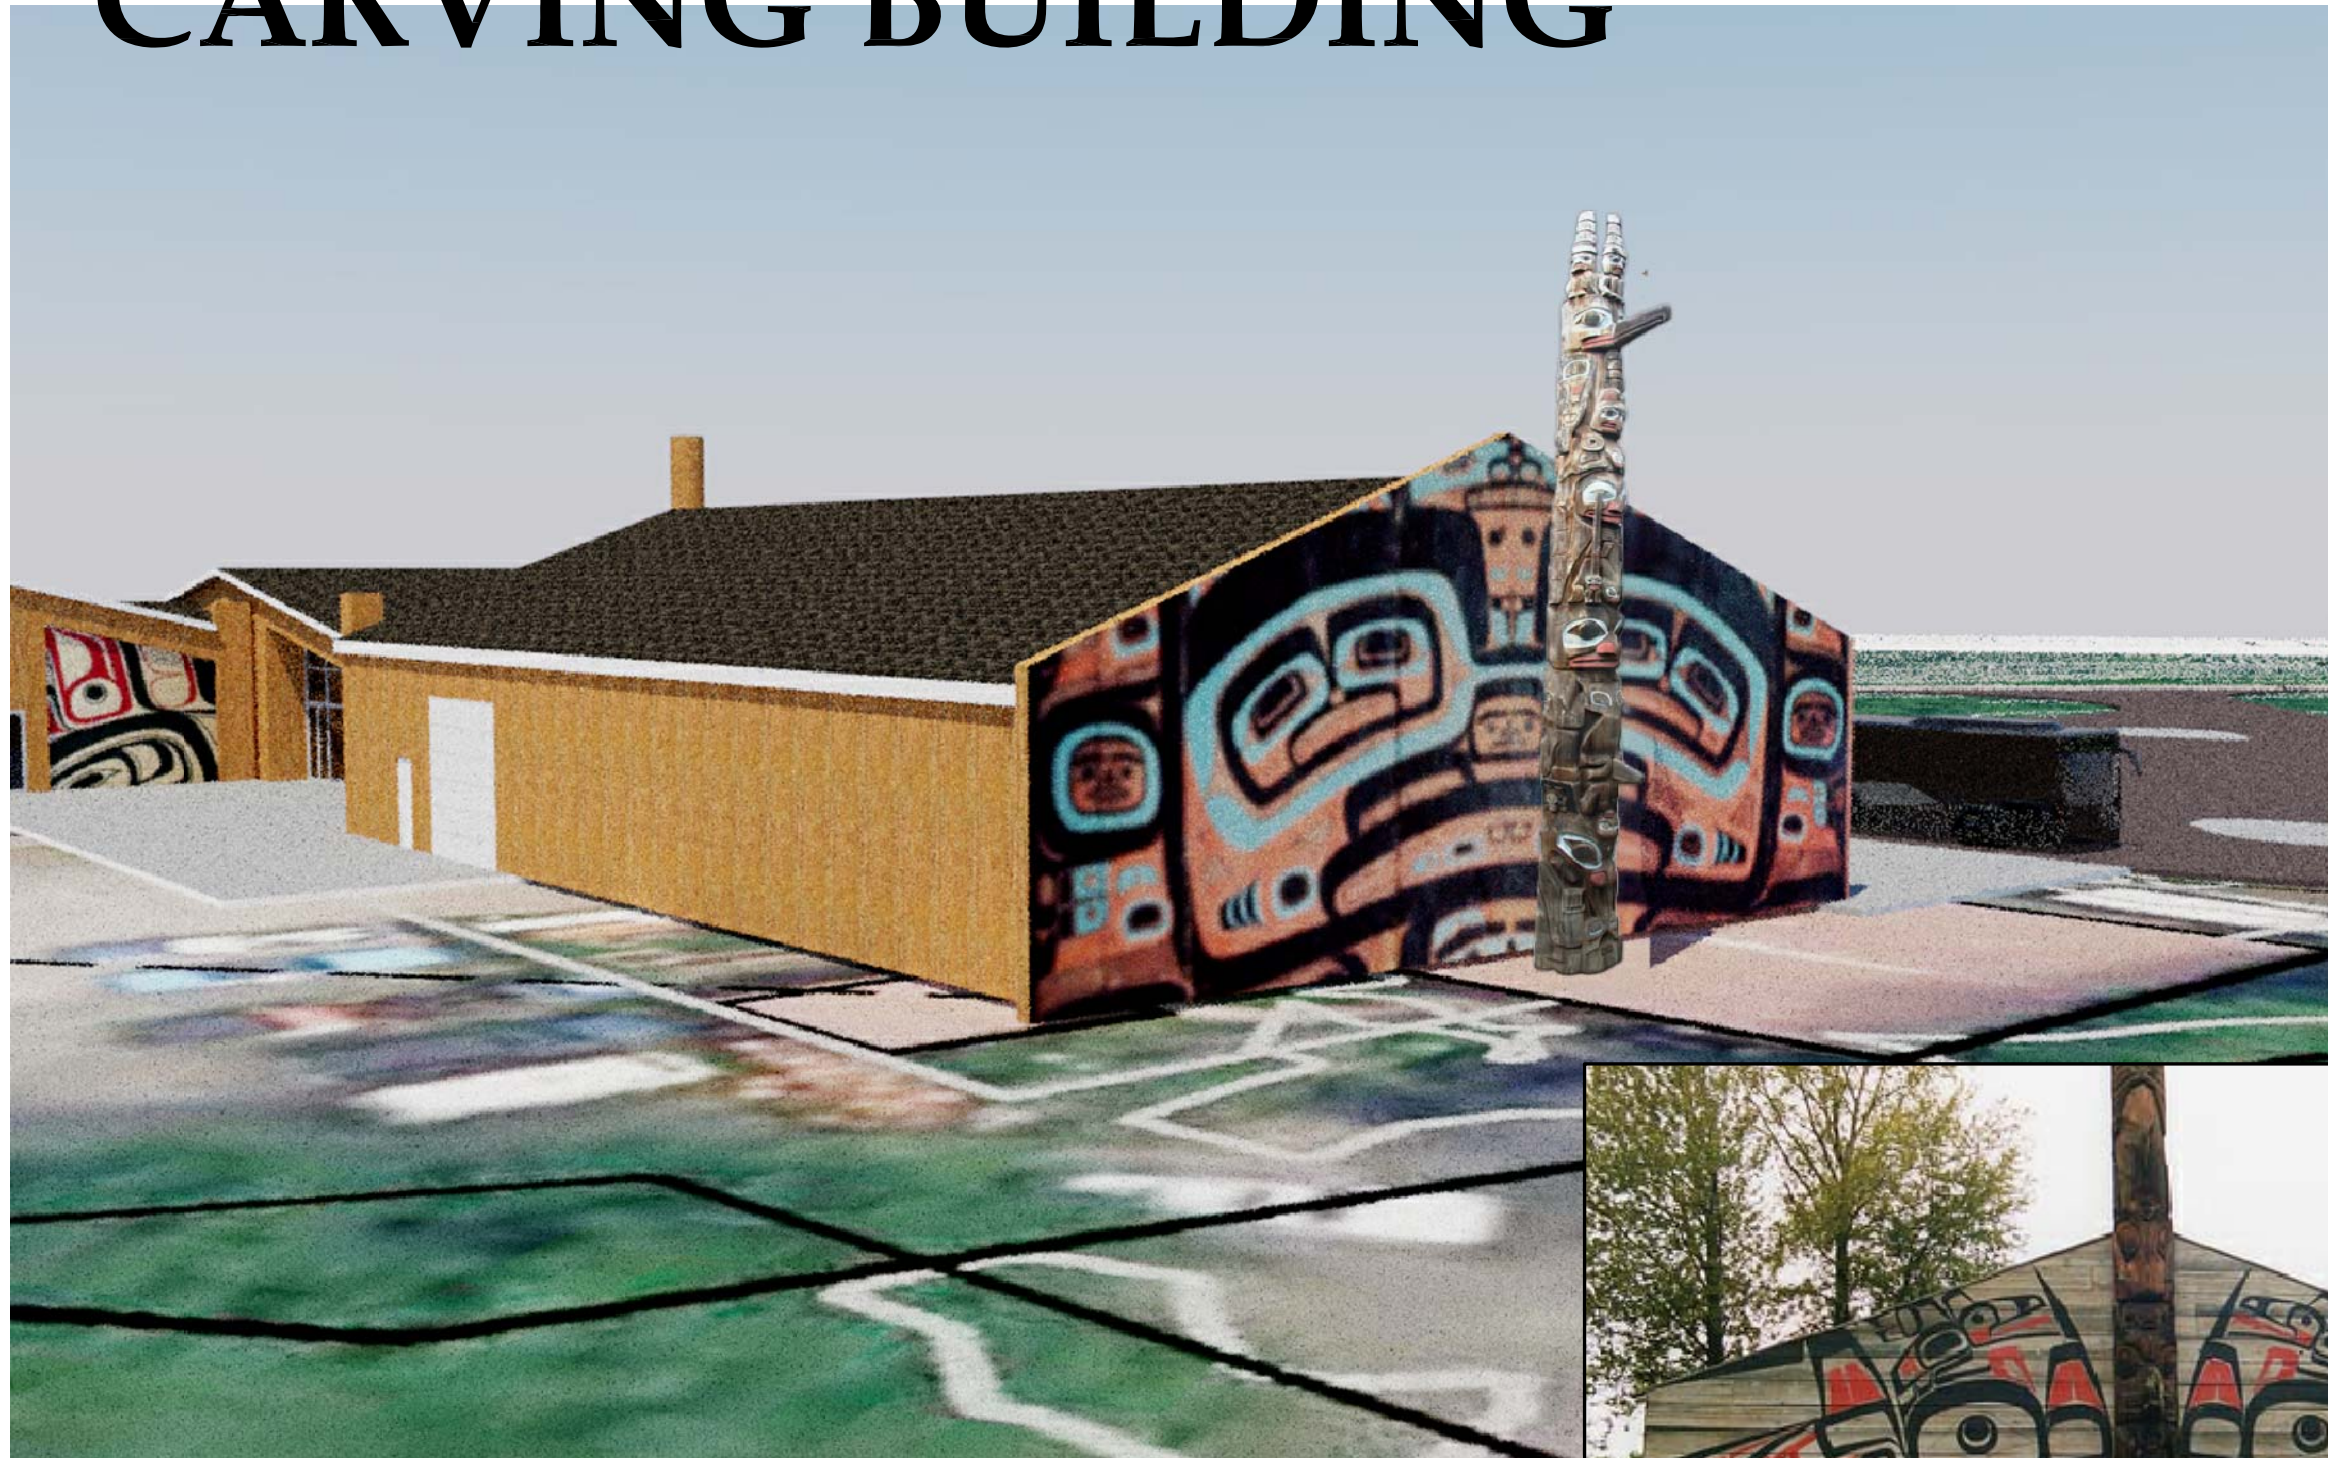

CARVING BUILDING

SYMMETRY WITH CENTER TOTEM

**Jensen
Yorba
Lott
Inc.**

522 West 10th Street
Juneau, Alaska 99801
phone 907-586-1070
fax 907-586-3959
jensenyorbalott.com

CCTHITA

IMMERSION PARK
JUNEAU, ALASKA

REVISIONS

SHEET TITLE
CARVING
BUILDING

DATE: SEPTEMBER 28, 2016
FILE: 15056

A104