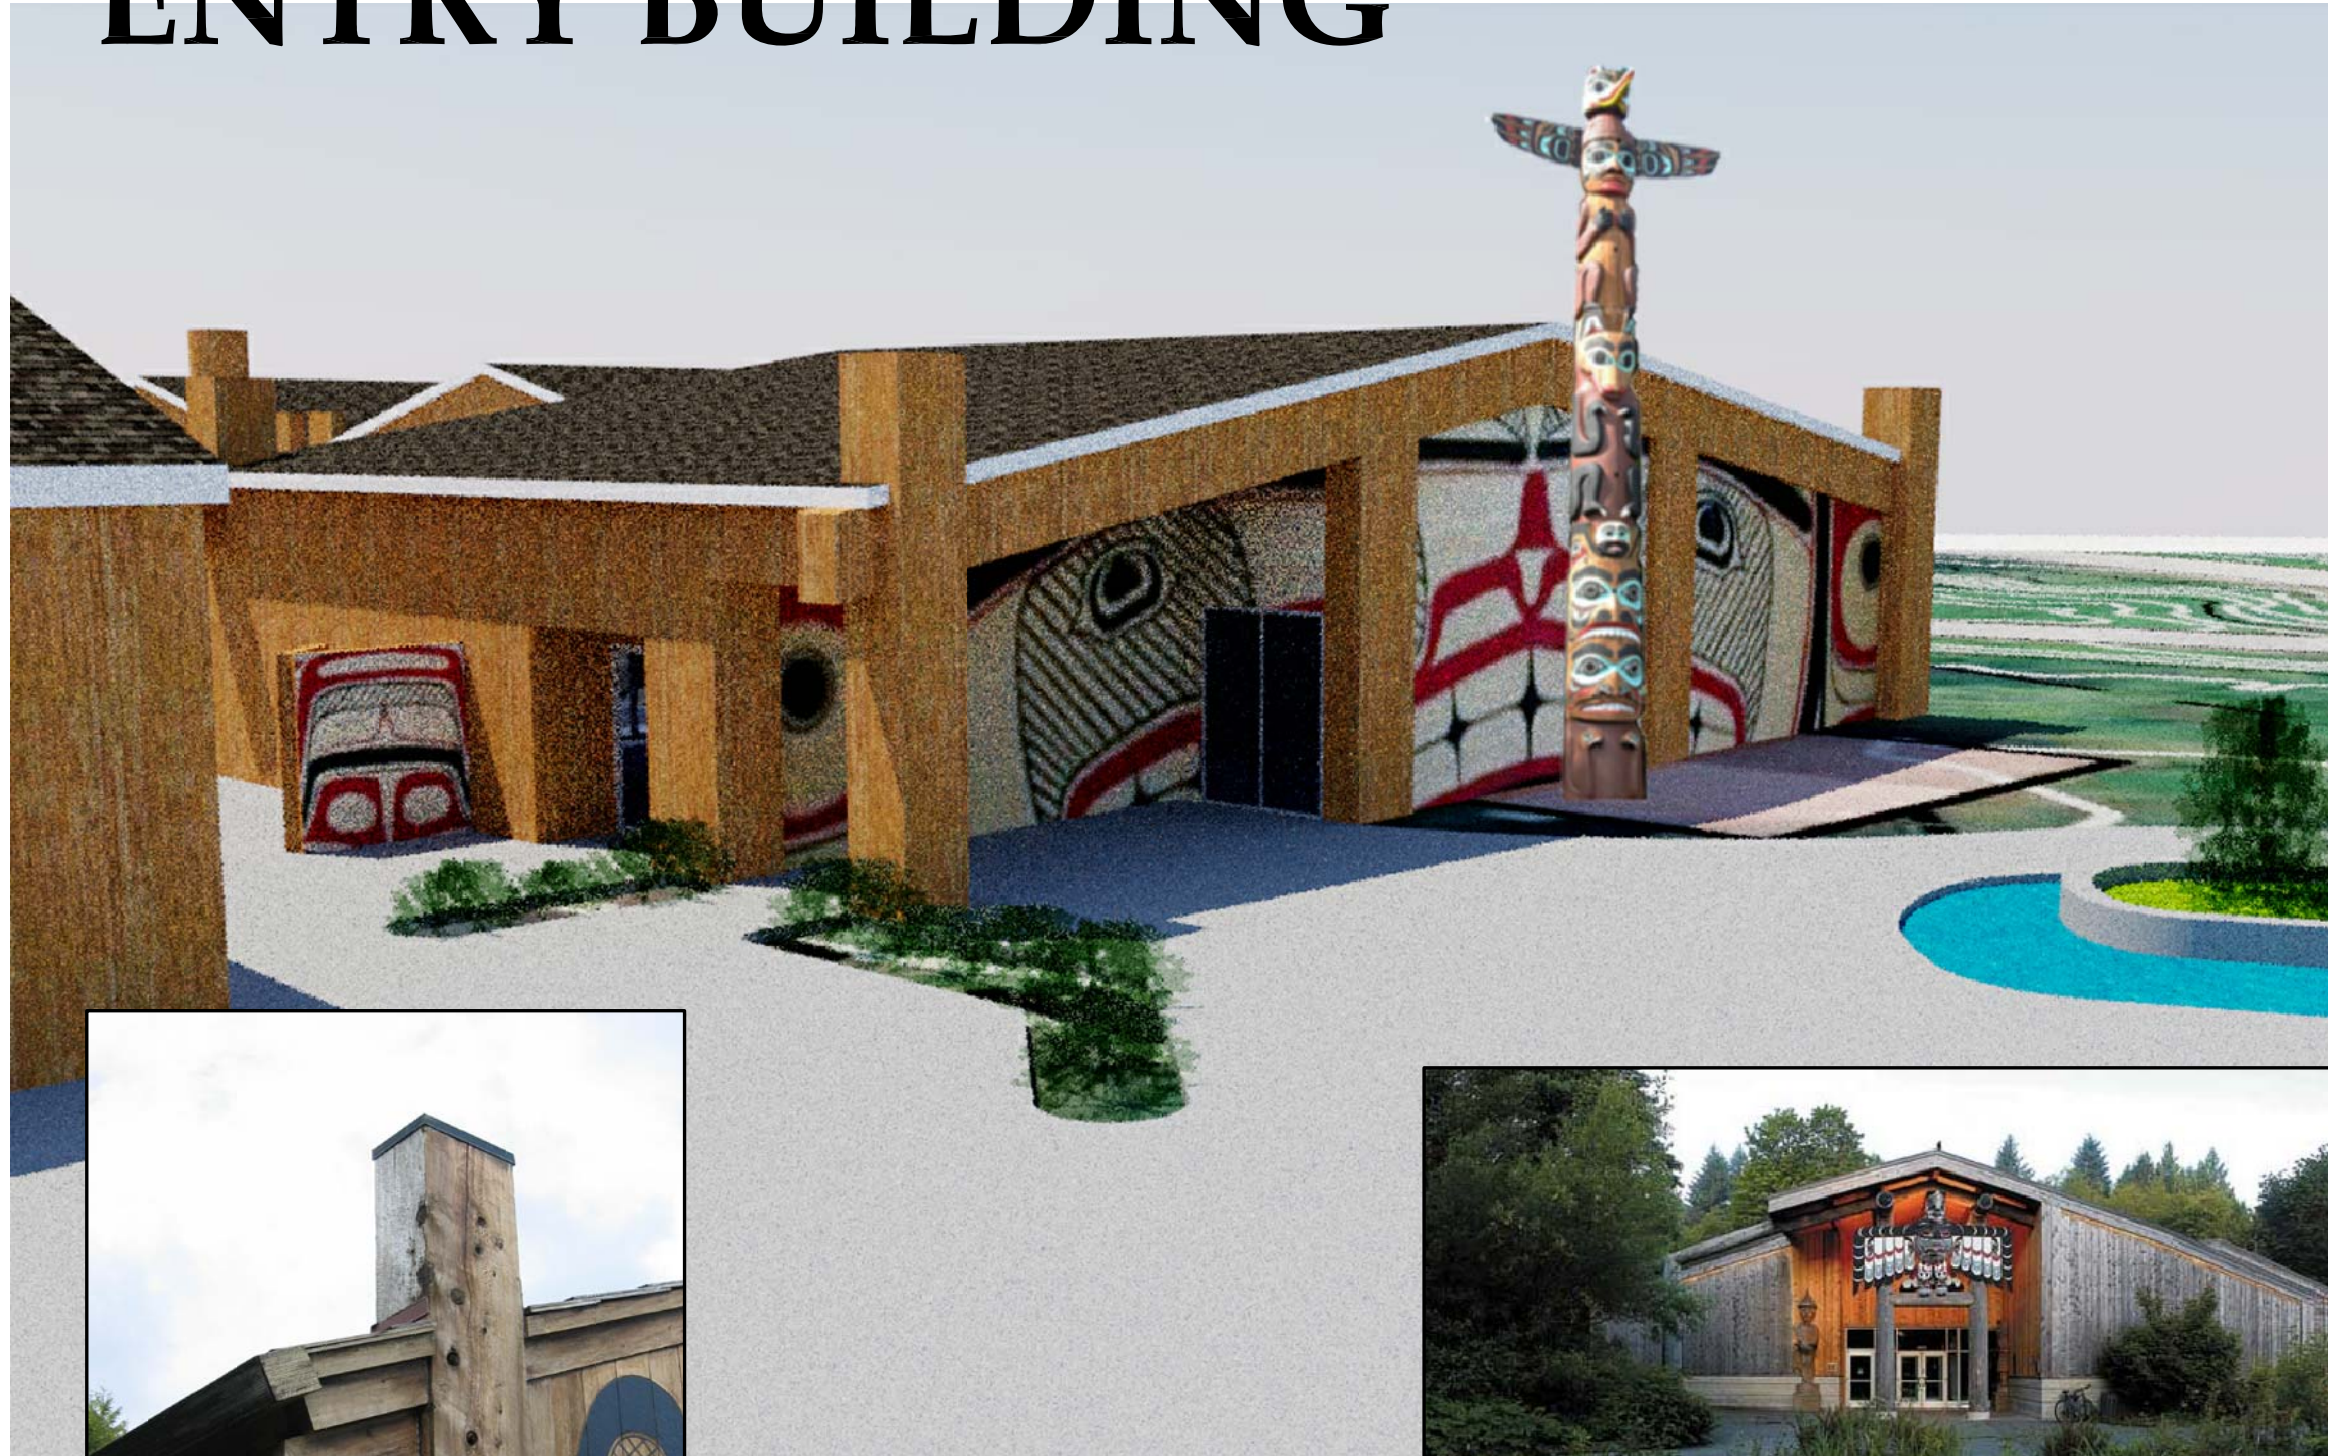

CCTHITA

IMMERSION PARK
JUNEAU, ALASKA

REVISIONS

- △
- △
- △

SHEET TITLE
OVERALL SITE
MODEL

DATE: SEPTEMBER 28, 2016
FILE: 15056

A101

ENTRY BUILDING

REVISIONS
△
△
△

SHEET TITLE
ENTRY BUILDING

.
.

DATE: SEPTEMBER 28, 2016
FILE: 15056

A102

MAIN BUILDINGS

VILLAGE WITH HOUSES ATTACHED

MODERN VILLAGE INTERPRETATION WITH TOTEMS