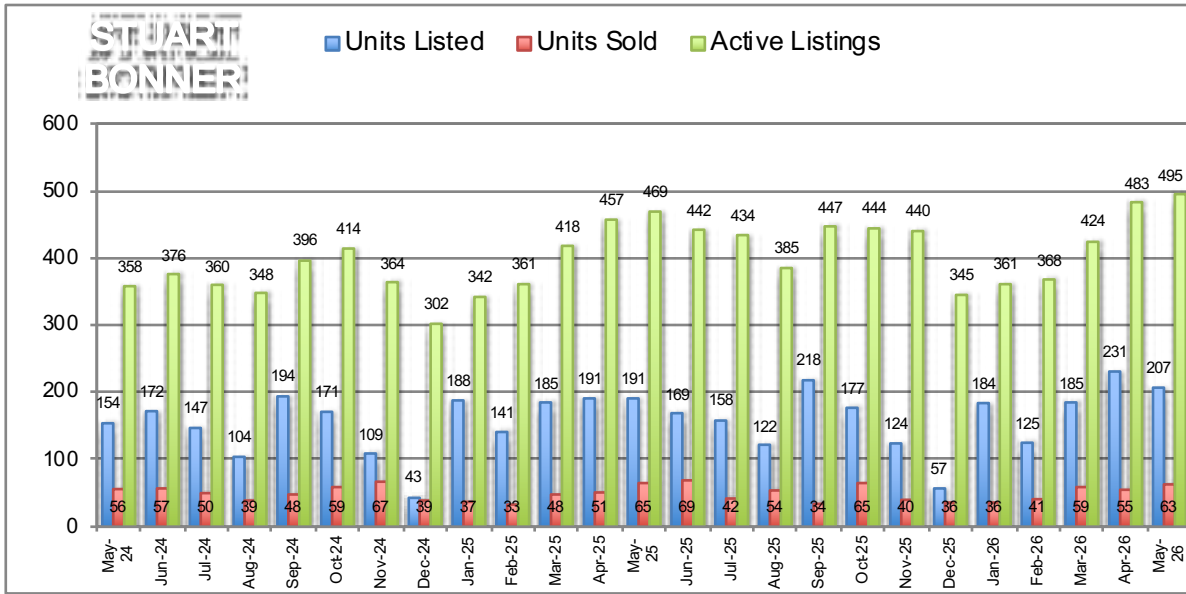

Vancouver Westside Housing Statistics - Attached Homes

RE/MAX Stuart Bonner

Median selling prices are not reported for < 20 sales, RHS denotes Right-Hand Side, Bank of Canada Prime Rate shows values for last Wednesday of each month