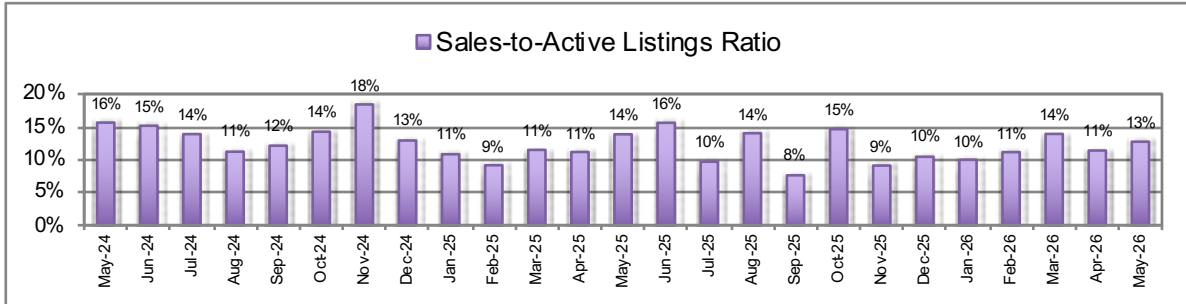

Vancouver Westside Housing Statistics - Attached Homes

RE/MAX Stuart Bonner

Median selling prices are not reported for < 20 sales, RHS denotes Right-Hand Side, Bank of Canada Prime Rate shows values for last Wednesday of each month