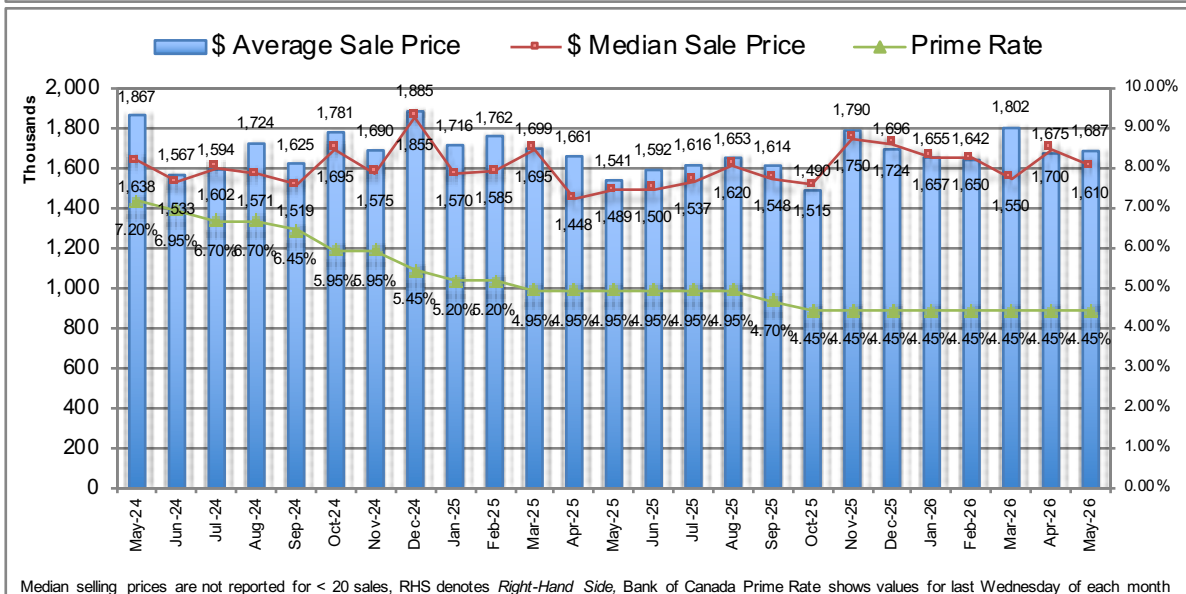

Vancouver Westside Housing Statistics - Attached Homes

RE/MAX Stuart Bonner

Median selling prices are not reported for < 20 sales, RHS denotes Right-Hand Side, Bank of Canada Prime Rate shows values for last Wednesday of each month