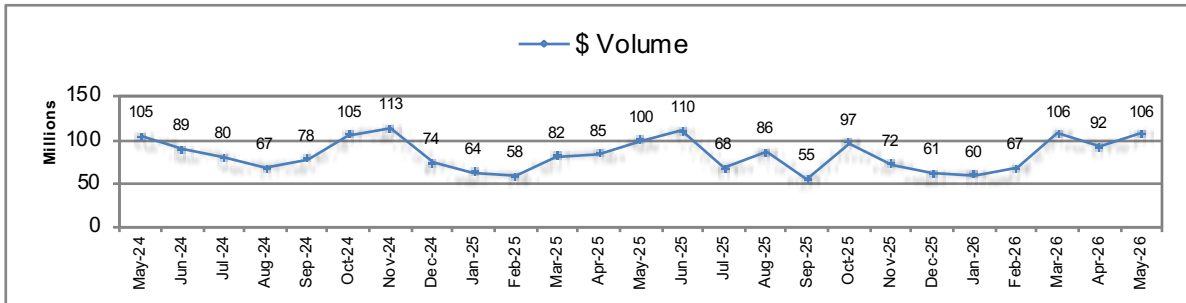

Vancouver Westside Housing Statistics - Attached Homes

RE/MAX Stuart Bonner

Median selling prices are not reported for < 20 sales, RHS denotes Right-Hand Side, Bank of Canada Prime Rate shows values for last Wednesday of each month