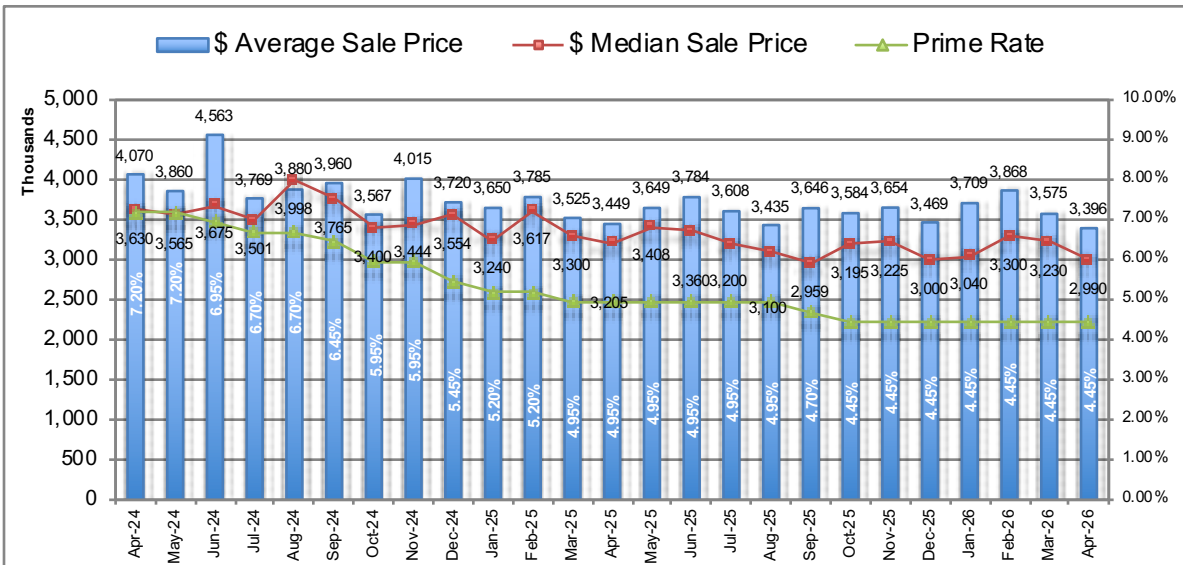

Vancouver Westside Housing Statistics - Detached Homes

RE/MAX Stuart Bonner

Median selling prices are not reported for < 20 sales, RHS denotes Right-Hand Side, Bank of Canada Prime Rate shows values for last Wednesday of each month. Each office independently owned and operated.