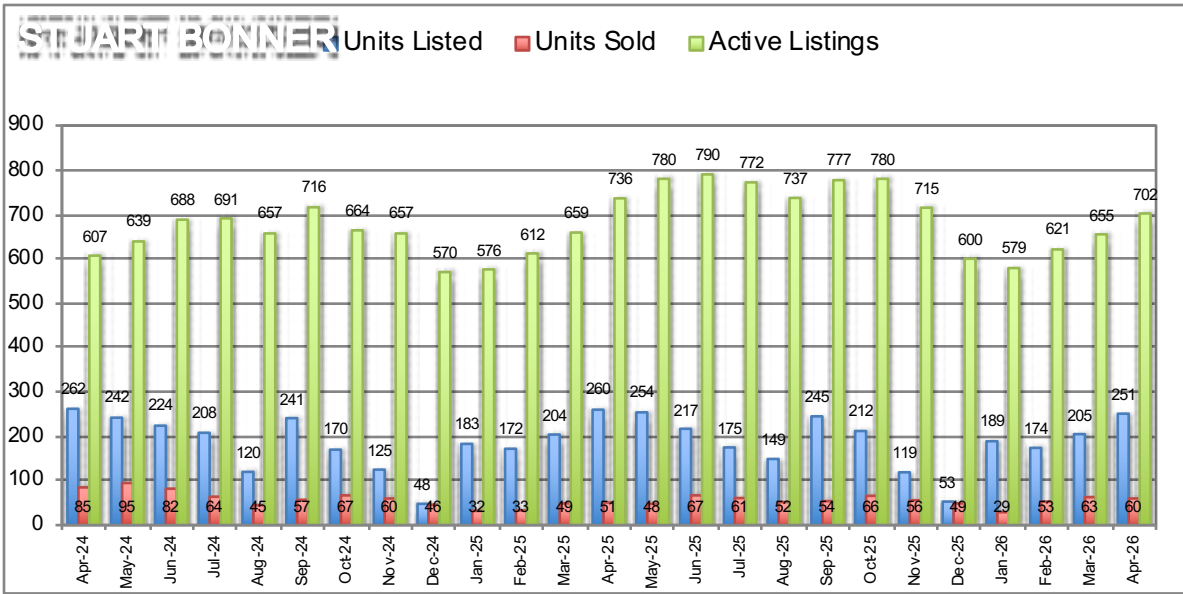

Vancouver Westside Housing Statistics - Detached Homes

RE/MAX Stuart Bonner

Median selling prices are not reported for < 20 sales, RHS denotes Right-Hand Side, Bank of Canada Prime Rate shows values for last Wednesday of each month. Each office independently owned and operated.

Note: This representation is based in whole or in part on data generated by the Real Estate Board of Greater Vancouver which assume no responsibility for its accuracy.