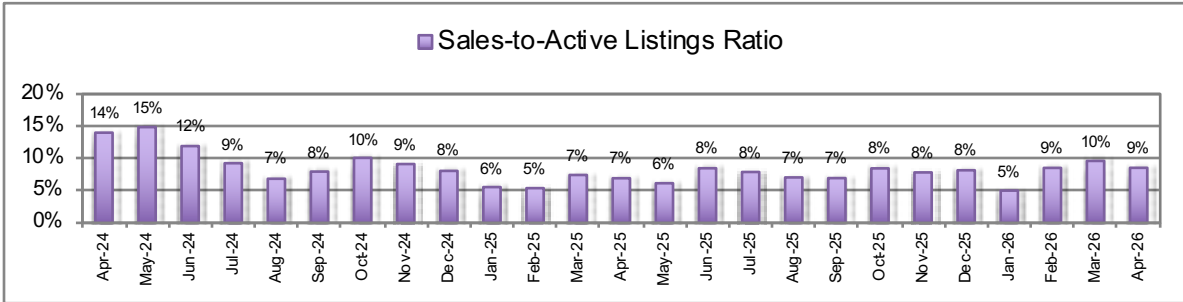

Vancouver Westside Housing Statistics - Detached Homes

RE/MAX Stuart Bonner

Median selling prices are not reported for < 20 sales, RHS denotes Right-Hand Side, Bank of Canada Prime Rate shows values for last Wednesday of each month. Each office independently owned and operated.