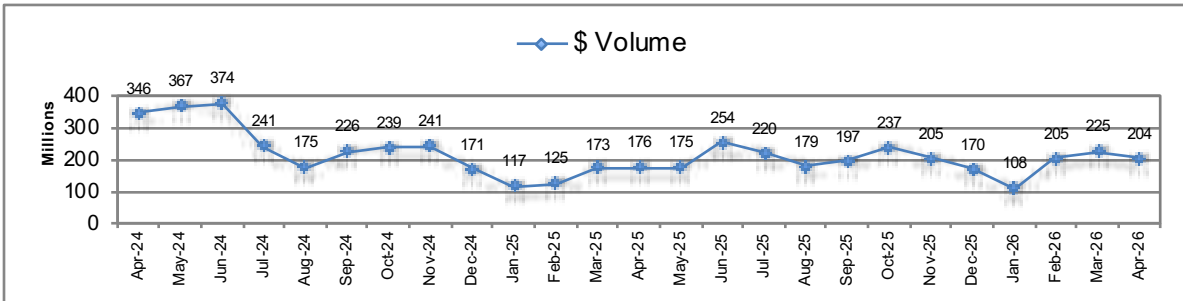

Vancouver Westside Housing Statistics - Detached Homes

RE/MAX Stuart Bonner

Median selling prices are not reported for < 20 sales, RHS denotes Right-Hand Side, Bank of Canada Prime Rate shows values for last Wednesday of each month. Each office independently owned and operated.