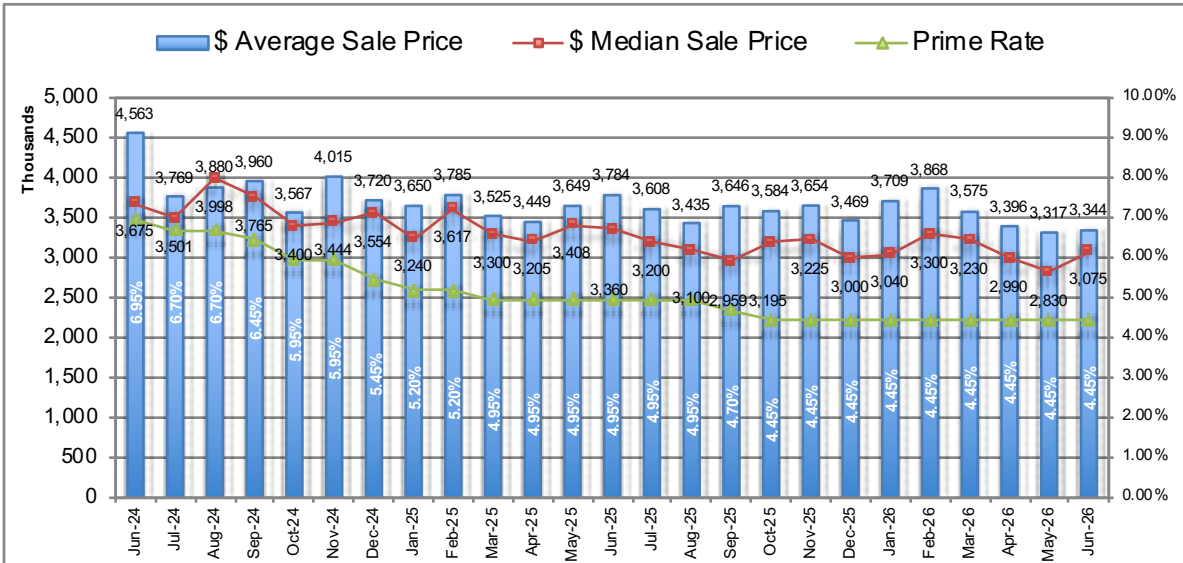

# Vancouver Westside Housing Statistics - Detached Homes

RE/MAX Stuart Bonner

Median selling prices are not reported for < 20 sales, RHS denotes Right-Hand Side, Bank of Canada Prime Rate shows values for last Wednesday of each month