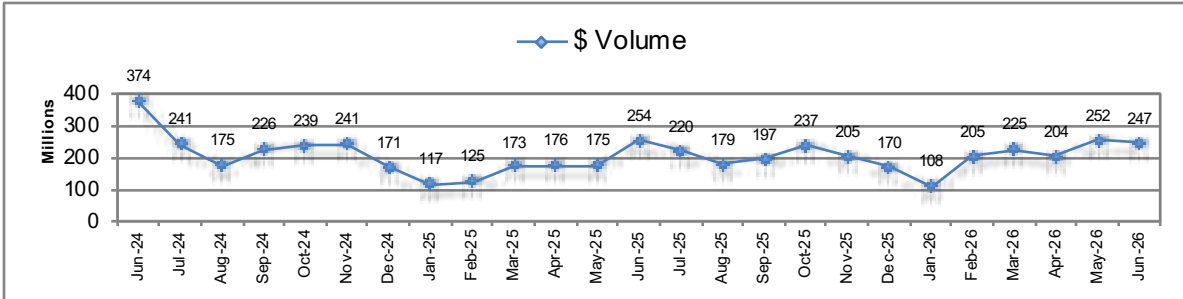

# Vancouver Westside Housing Statistics - Detached Homes

RE/MAX Stuart Bonner

Median selling prices are not reported for < 20 sales, RHS denotes Right-Hand Side, Bank of Canada Prime Rate shows values for last Wednesday of each month