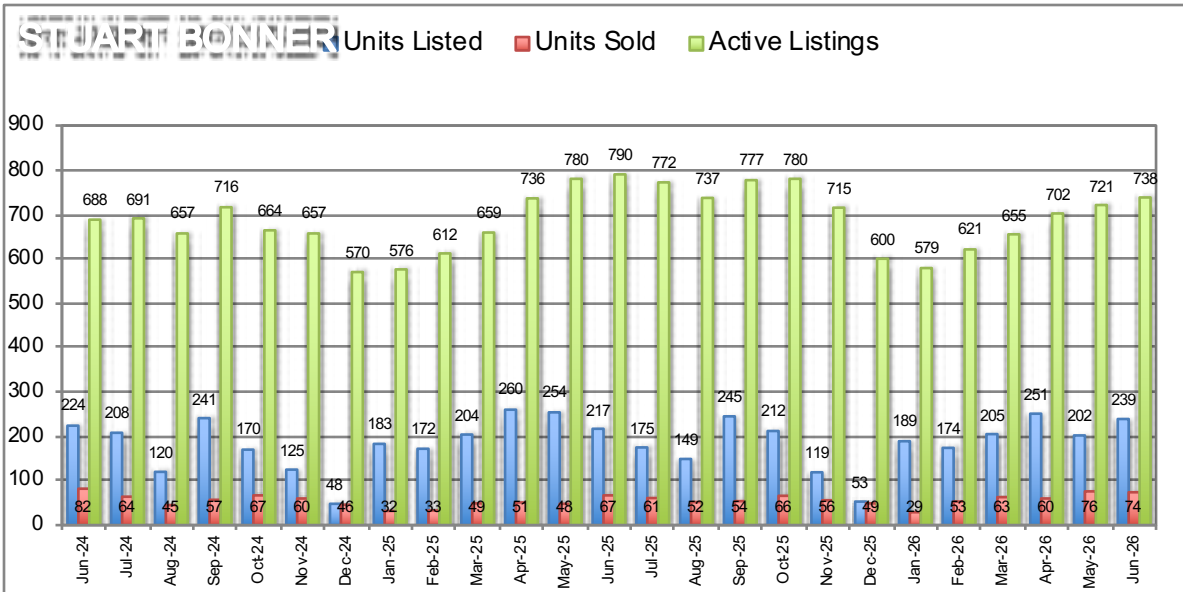

# Vancouver Westside Housing Statistics - Detached Homes

RE/MAX Stuart Bonner

Median selling prices are not reported for < 20 sales, RHS denotes Right-Hand Side, Bank of Canada Prime Rate shows values for last Wednesday of each month