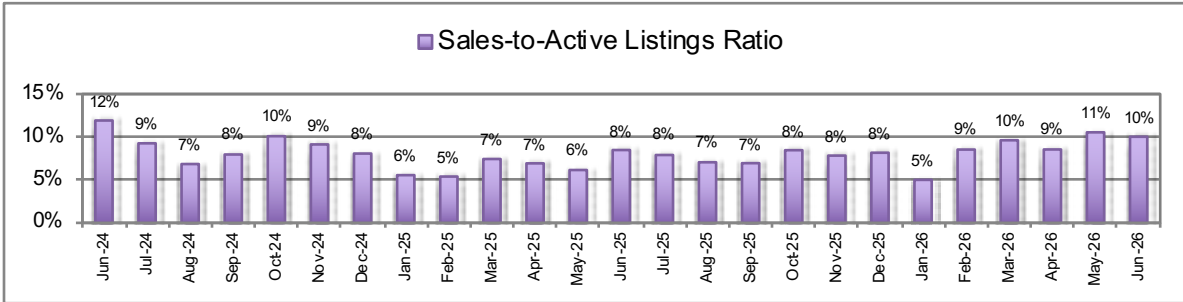

# Vancouver Westside Housing Statistics - Detached Homes

RE/MAX Stuart Bonner

Median selling prices are not reported for < 20 sales, RHS denotes Right-Hand Side, Bank of Canada Prime Rate shows values for last Wednesday of each month