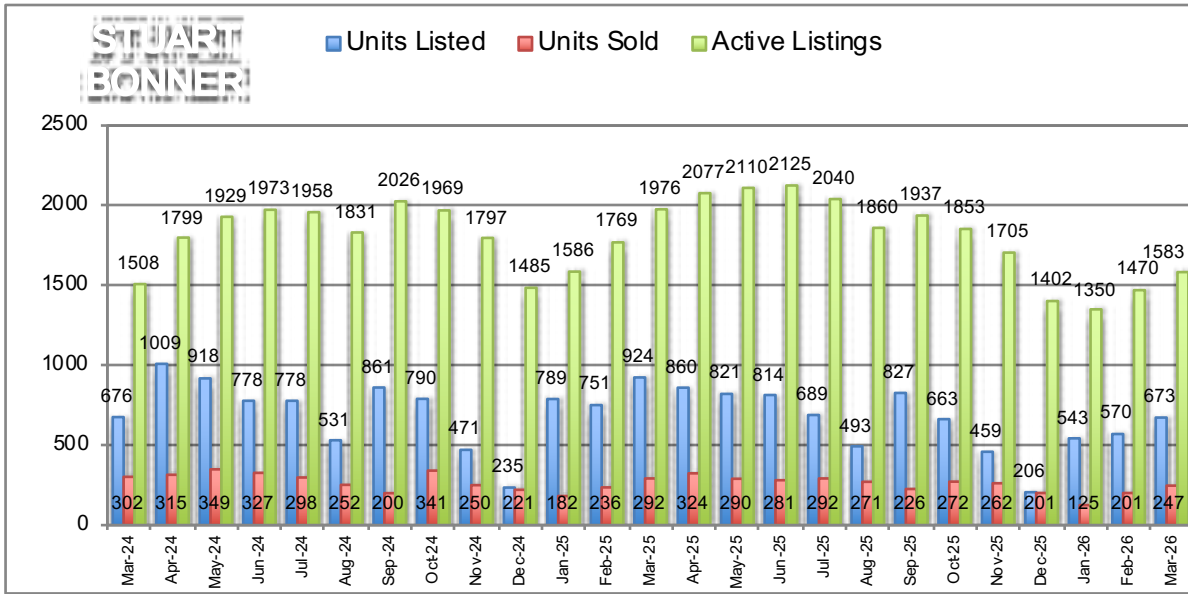

Vancouver Westside Housing Statistics - Apartments

RE/MAX Stuart Bonner

Median selling prices are not reported for < 20 sales, RHS denotes Right-Hand Side, Bank of Canada Prime Rate shows values for last Wednesday of each month