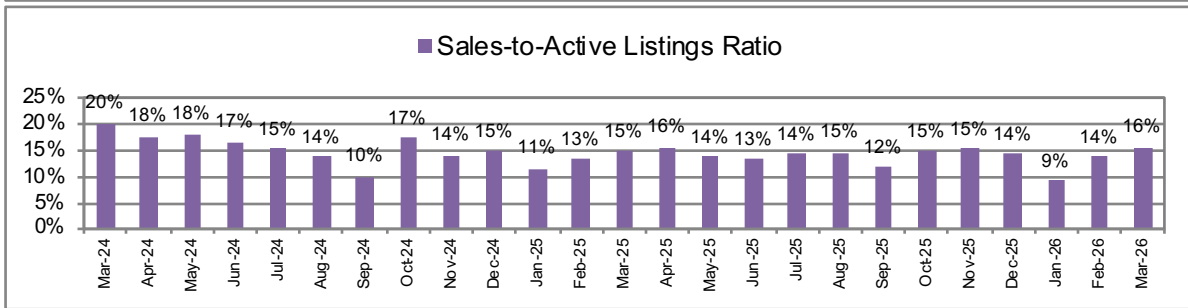

Vancouver Westside Housing Statistics - Apartments

RE/MAX Stuart Bonner

Median selling prices are not reported for < 20 sales, RHS denotes Right-Hand Side, Bank of Canada Prime Rate shows values for last Wednesday of each month