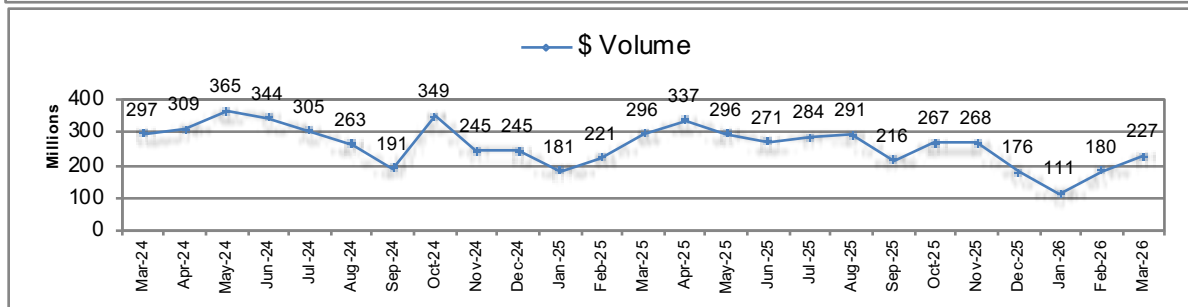

Vancouver Westside Housing Statistics - Apartments

RE/MAX Stuart Bonner

Median selling prices are not reported for < 20 sales, RHS denotes Right-Hand Side, Bank of Canada Prime Rate shows values for last Wednesday of each month