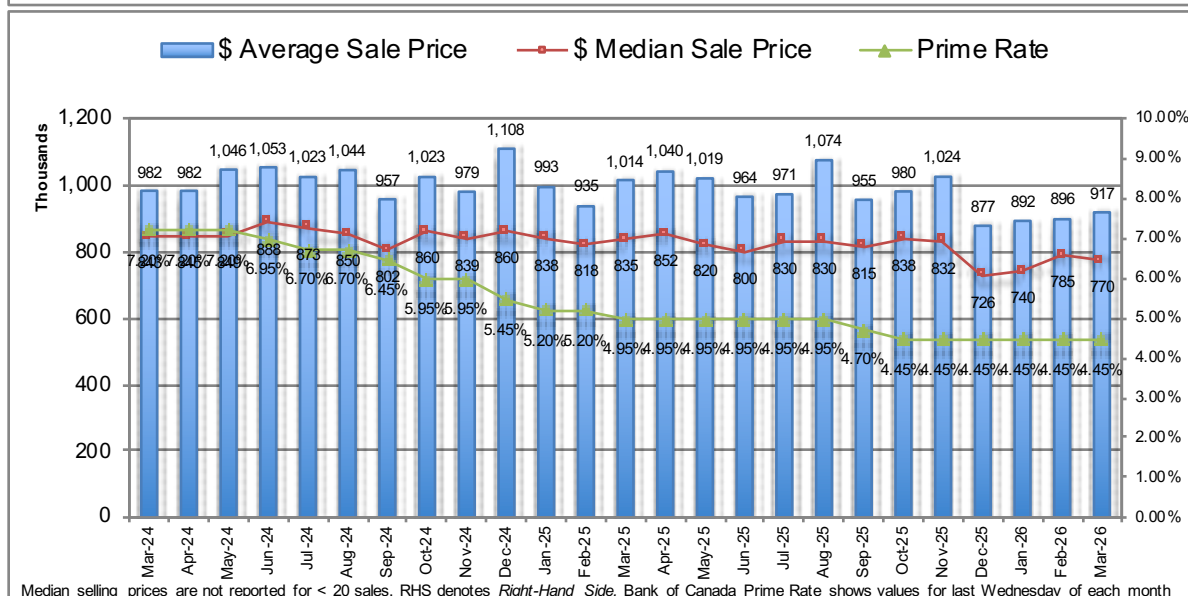

Vancouver Westside Housing Statistics - Apartments

RE/MAX Stuart Bonner

Median selling prices are not reported for < 20 sales, RHS denotes Right-Hand Side, Bank of Canada Prime Rate shows values for last Wednesday of each month