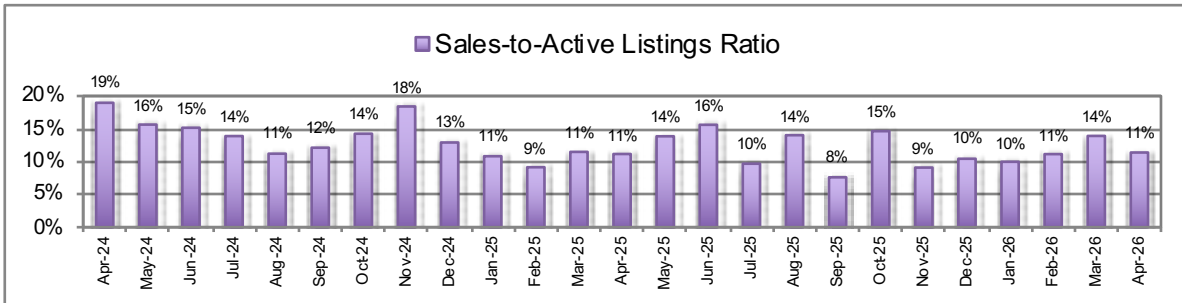

Vancouver Westside Housing Statistics - Attached Homes

RE/MAX Stuart Bonner

Median selling prices are not reported for < 20 sales, RHS denotes Right-Hand Side, Bank of Canada Prime Rate shows values for last Wednesday of each month
Each office independently owned and operated.