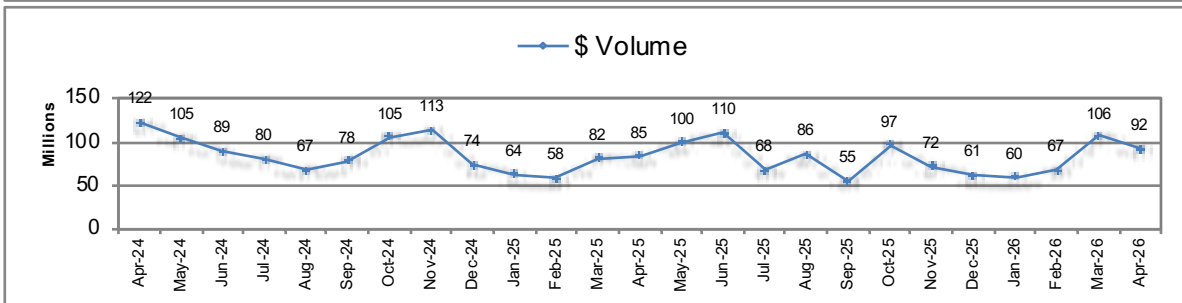

Vancouver Westside Housing Statistics - Attached Homes

RE/MAX Stuart Bonner

Median selling prices are not reported for < 20 sales, RHS denotes Right-Hand Side, Bank of Canada Prime Rate shows values for last Wednesday of each month
Each office independently owned and operated.