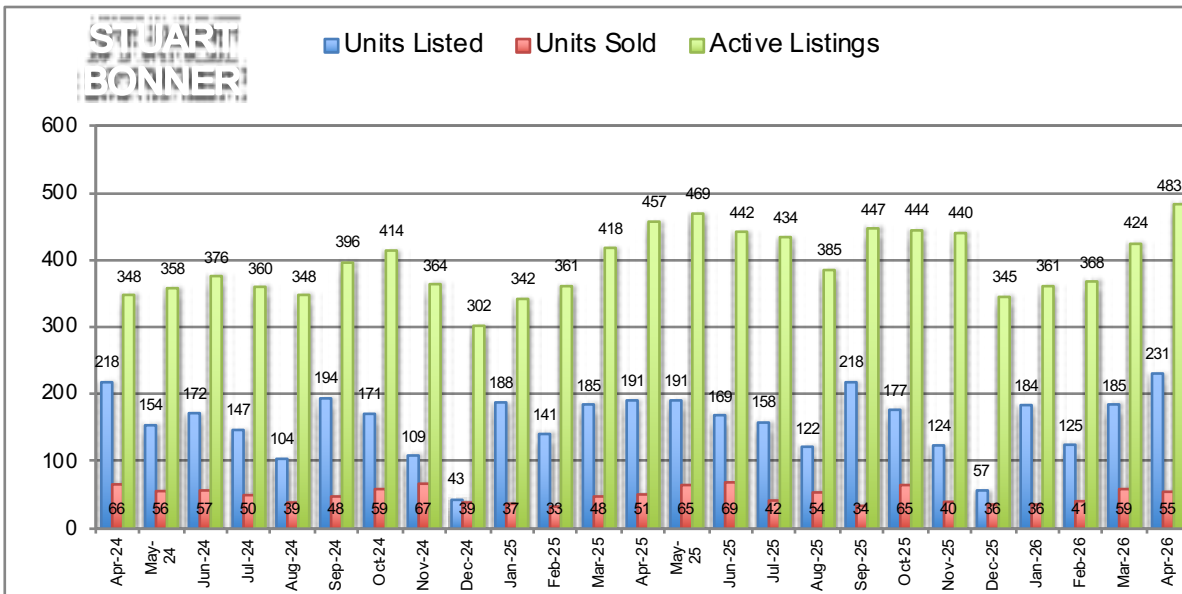

Vancouver Westside Housing Statistics - Attached Homes

RE/MAX Stuart Bonner

Median selling prices are not reported for < 20 sales, RHS denotes Right-Hand Side, Bank of Canada Prime Rate shows values for last Wednesday of each month
Each office independently owned and operated.

Note: This representation is based in whole or in part on data generated by the Real Estate Board of Greater Vancouver which assume no responsibility for its accuracy.