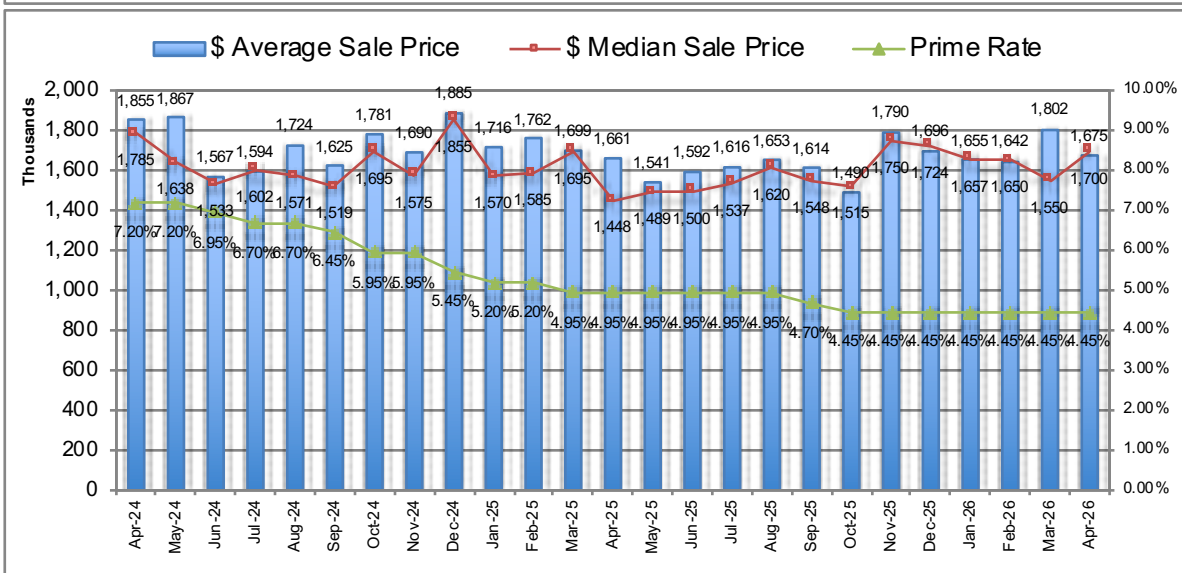

Vancouver Westside Housing Statistics - Attached Homes

RE/MAX Stuart Bonner

Median selling prices are not reported for < 20 sales, RHS denotes Right-Hand Side, Bank of Canada Prime Rate shows values for last Wednesday of each month
Each office independently owned and operated.