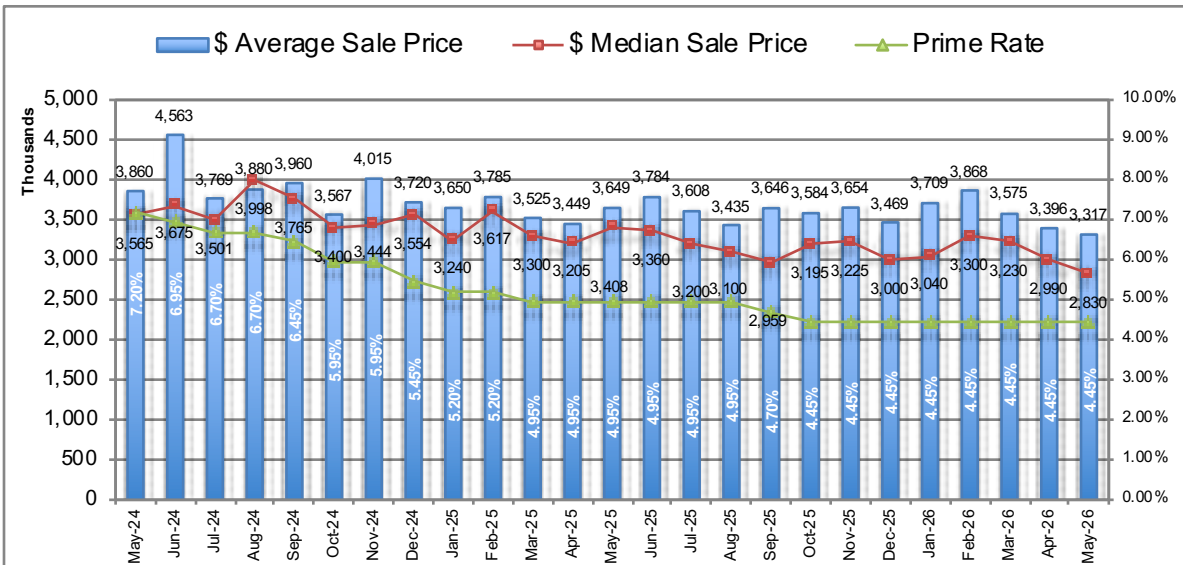

Vancouver Westside Housing Statistics - Detached Homes

RE/MAX Stuart Bonner

Median selling prices are not reported for < 20 sales, RHS denotes Right-Hand Side, Bank of Canada Prime Rate shows values for last Wednesday of each month. Each office independently owned and operated.