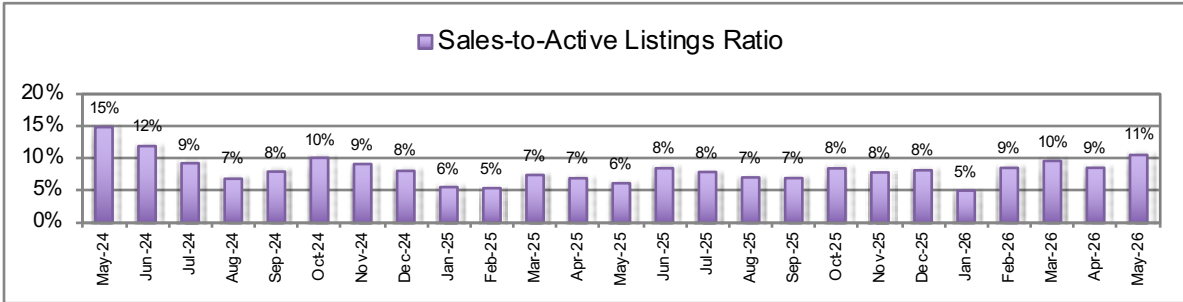

Vancouver Westside Housing Statistics - Detached Homes

RE/MAX Stuart Bonner

Median selling prices are not reported for < 20 sales, RHS denotes Right-Hand Side, Bank of Canada Prime Rate shows values for last Wednesday of each month. Each office independently owned and operated.