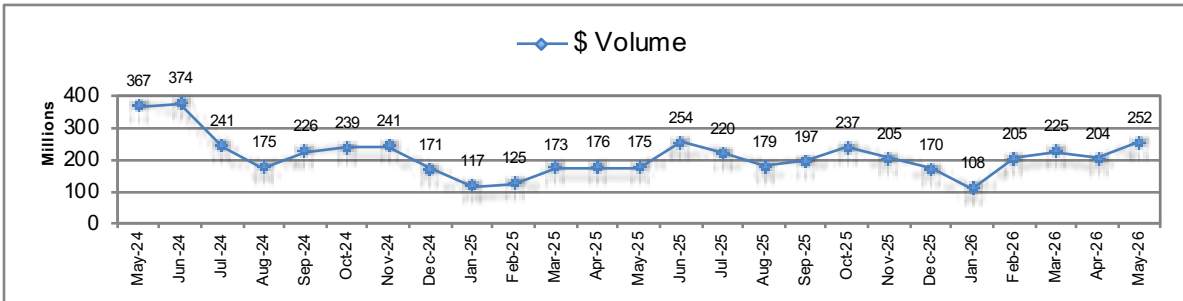

Vancouver Westside Housing Statistics - Detached Homes

RE/MAX Stuart Bonner

Median selling prices are not reported for < 20 sales, RHS denotes Right-Hand Side, Bank of Canada Prime Rate shows values for last Wednesday of each month. Each office independently owned and operated.