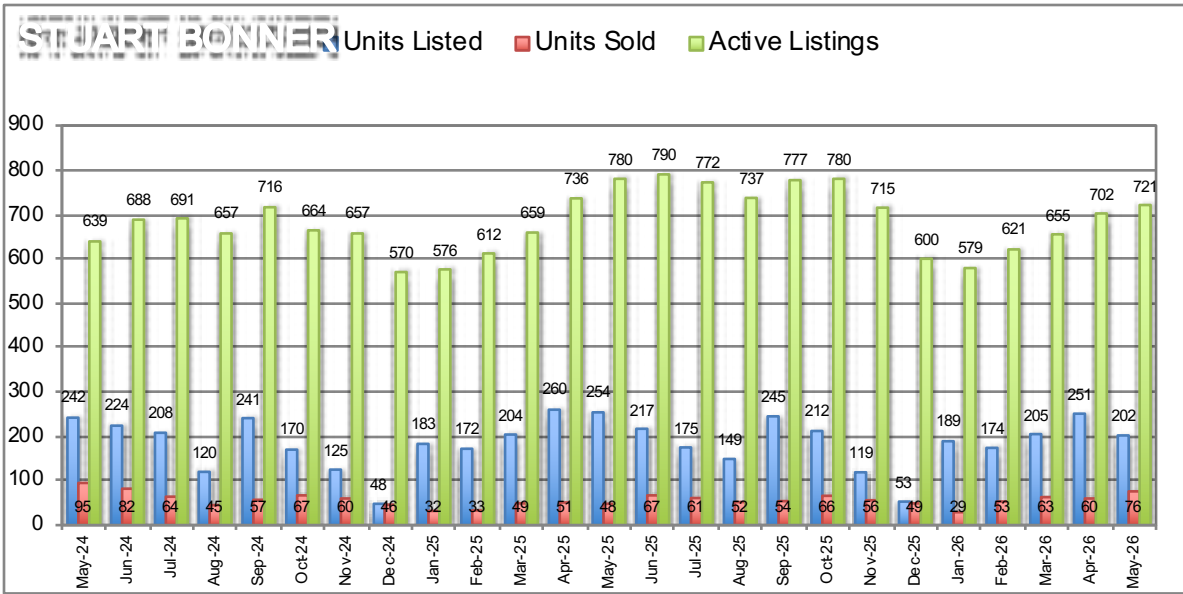

Vancouver Westside Housing Statistics - Detached Homes

RE/MAX Stuart Bonner

Median selling prices are not reported for < 20 sales, RHS denotes Right-Hand Side, Bank of Canada Prime Rate shows values for last Wednesday of each month. Each office independently owned and operated.

Note: This representation is based in whole or in part on data generated by the Real Estate Board of Greater Vancouver which assume no responsibility for its accuracy.