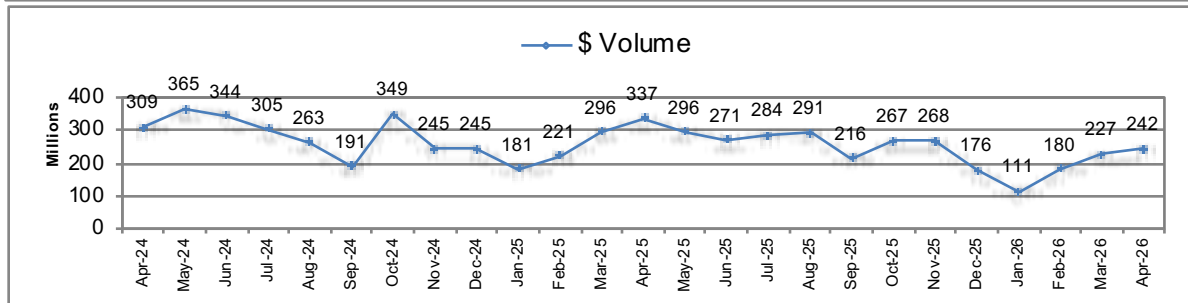

# Vancouver Westside Housing Statistics - Apartments

RE/MAX Stuart Bonner

Median selling prices are not reported for < 20 sales, RHS denotes Right-Hand Side, Bank of Canada Prime Rate shows values for last Wednesday of each month