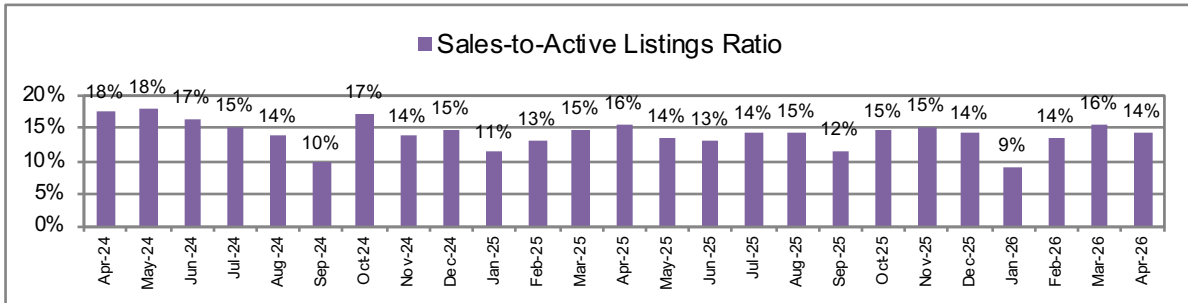

# Vancouver Westside Housing Statistics - Apartments

RE/MAX Stuart Bonner

Median selling prices are not reported for < 20 sales, RHS denotes Right-Hand Side, Bank of Canada Prime Rate shows values for last Wednesday of each month