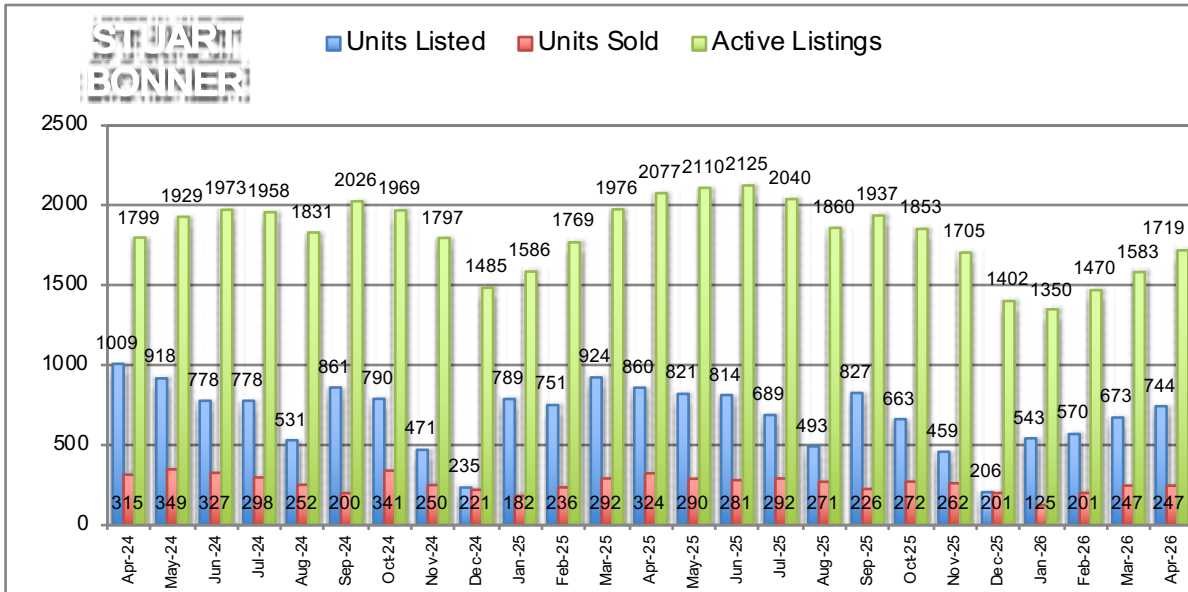

# Vancouver Westside Housing Statistics - Apartments

RE/MAX Stuart Bonner

Median selling prices are not reported for < 20 sales, RHS denotes Right-Hand Side, Bank of Canada Prime Rate shows values for last Wednesday of each month