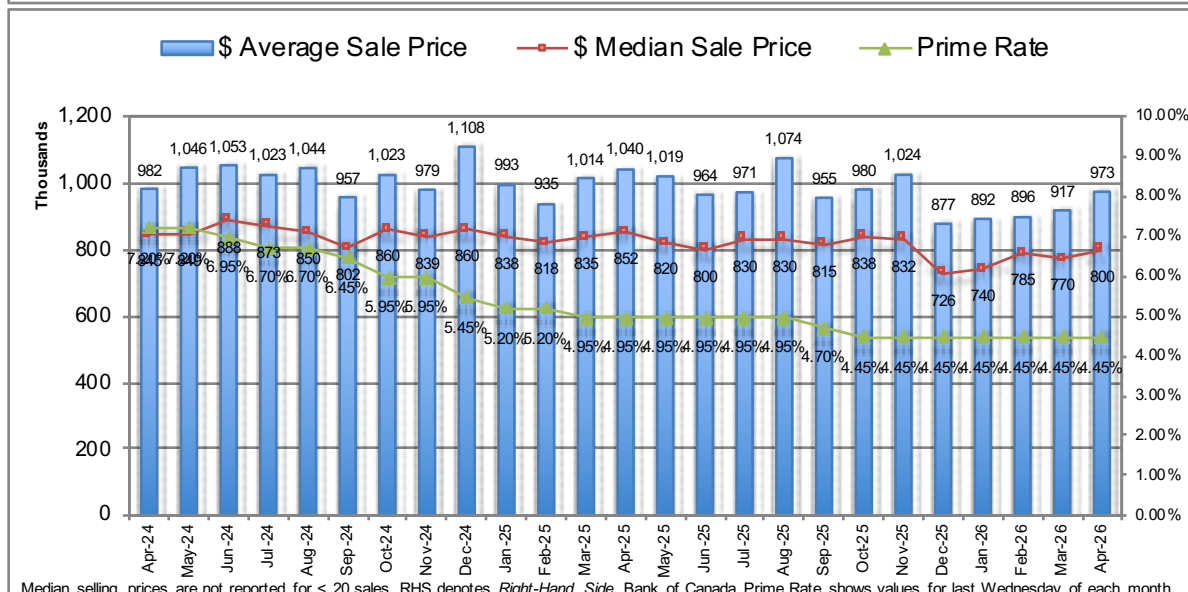

# Vancouver Westside Housing Statistics - Apartments

RE/MAX Stuart Bonner

Median selling prices are not reported for < 20 sales, RHS denotes Right-Hand Side, Bank of Canada Prime Rate shows values for last Wednesday of each month