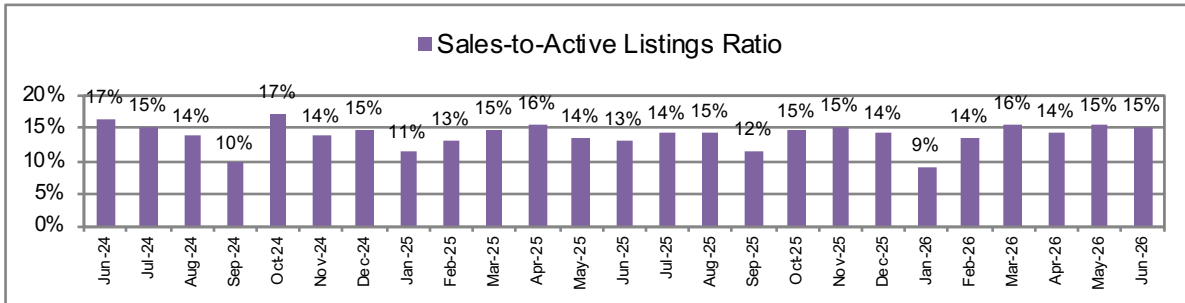

Vancouver Westside Housing Statistics - Apartments

RE/MAX Stuart Bonner

Median selling prices are not reported for < 20 sales, RHS denotes Right-Hand Side, Bank of Canada Prime Rate shows values for last Wednesday of each month