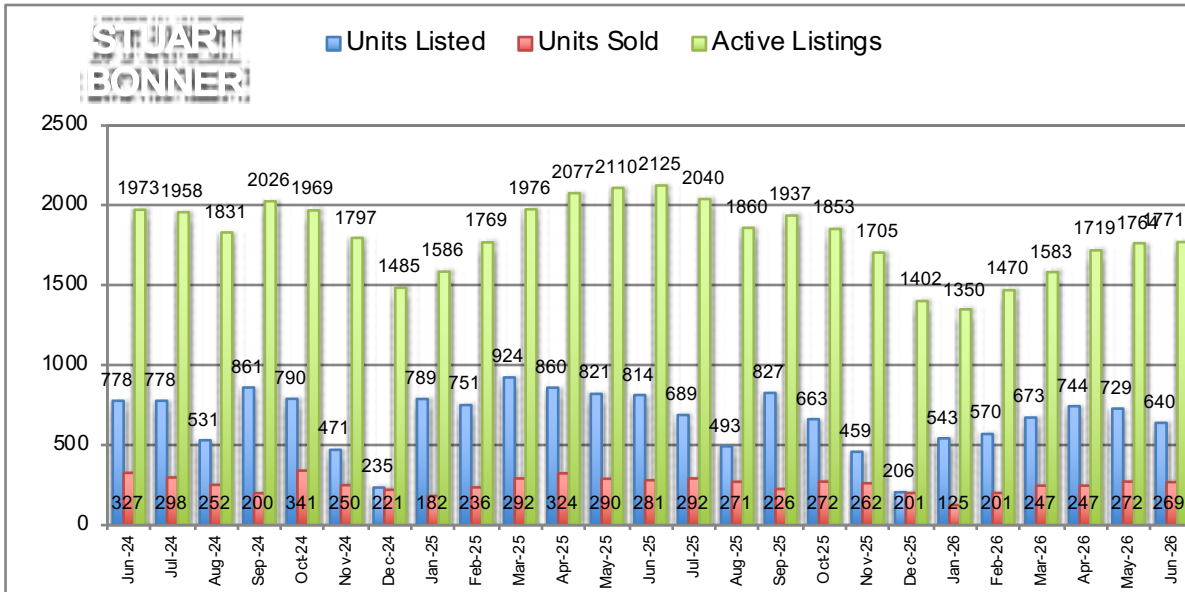

Vancouver Westside Housing Statistics - Apartments

RE/MAX Stuart Bonner

Median selling prices are not reported for < 20 sales, RHS denotes Right-Hand Side, Bank of Canada Prime Rate shows values for last Wednesday of each month