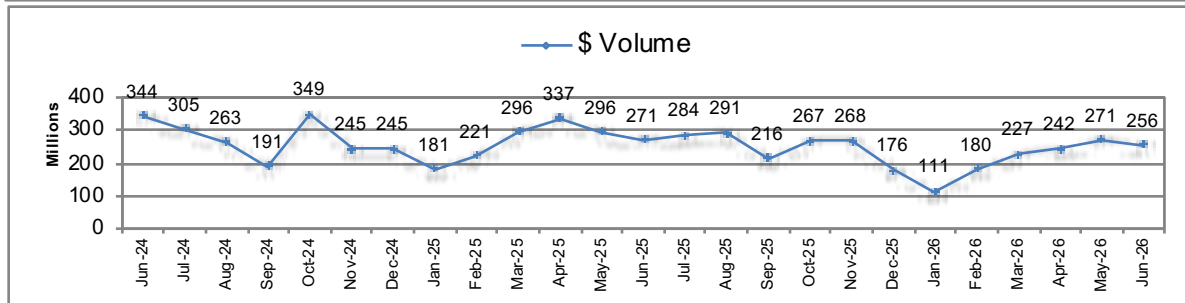

Vancouver Westside Housing Statistics - Apartments

RE/MAX Stuart Bonner

Median selling prices are not reported for < 20 sales, RHS denotes Right-Hand Side, Bank of Canada Prime Rate shows values for last Wednesday of each month