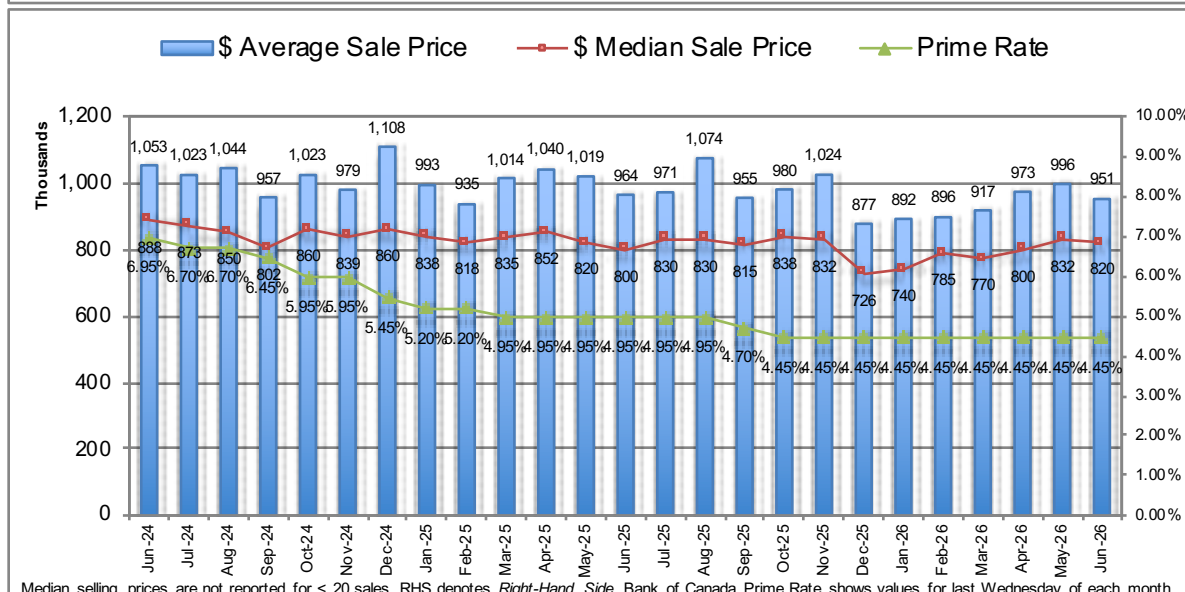

Vancouver Westside Housing Statistics - Apartments

RE/MAX Stuart Bonner

Median selling prices are not reported for < 20 sales, RHS denotes Right-Hand Side, Bank of Canada Prime Rate shows values for last Wednesday of each month