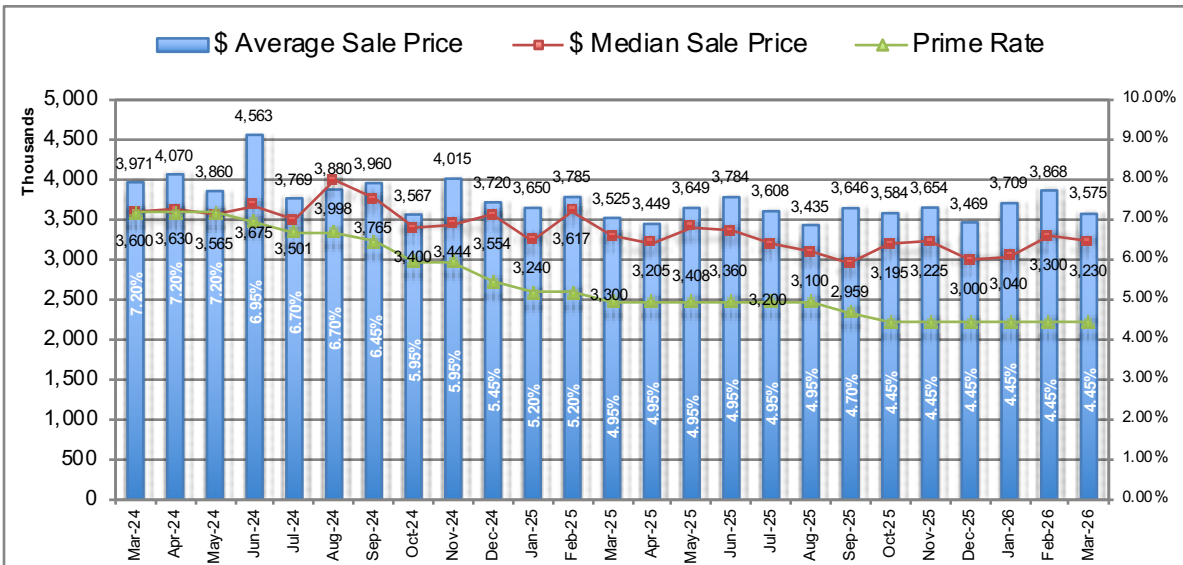

Vancouver Westside Housing Statistics - Detached Homes

RE/MAX Stuart Bonner

Median selling prices are not reported for < 20 sales, RHS denotes Right-Hand Side, Bank of Canada Prime Rate shows values for last Wednesday of each month