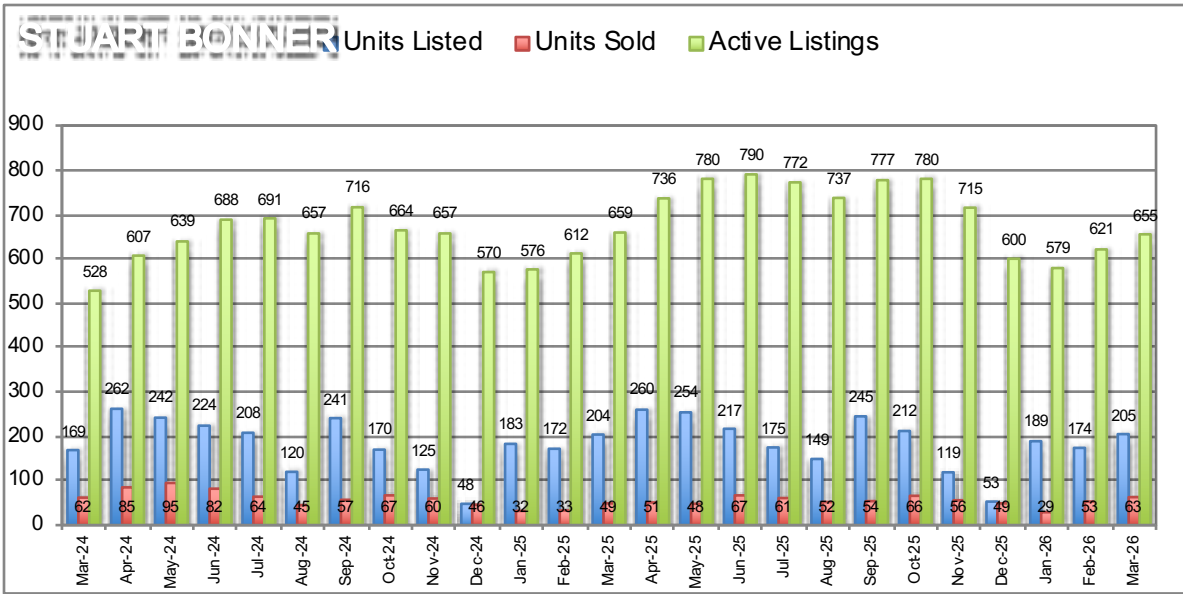

Vancouver Westside Housing Statistics - Detached Homes

RE/MAX Stuart Bonner

Median selling prices are not reported for < 20 sales, RHS denotes Right-Hand Side, Bank of Canada Prime Rate shows values for last Wednesday of each month