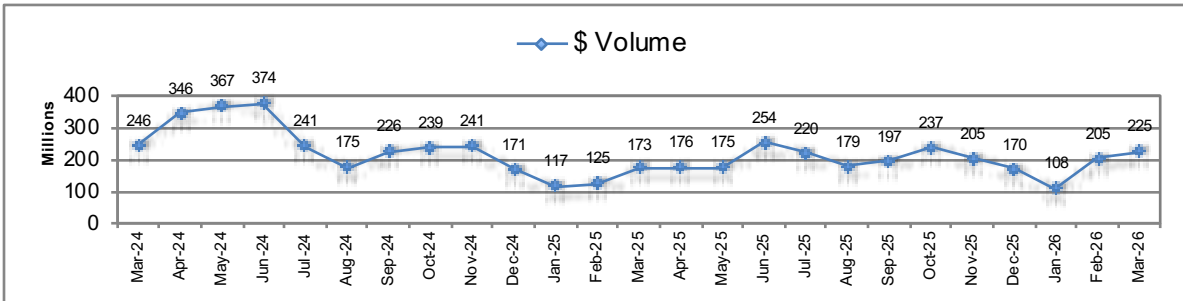

Vancouver Westside Housing Statistics - Detached Homes

RE/MAX Stuart Bonner

Median selling prices are not reported for < 20 sales, RHS denotes Right-Hand Side, Bank of Canada Prime Rate shows values for last Wednesday of each month