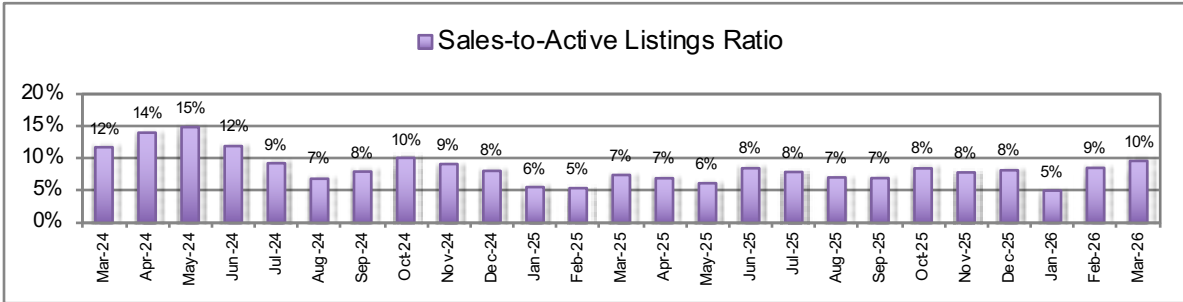

Vancouver Westside Housing Statistics - Detached Homes

RE/MAX Stuart Bonner

Median selling prices are not reported for < 20 sales, RHS denotes Right-Hand Side, Bank of Canada Prime Rate shows values for last Wednesday of each month