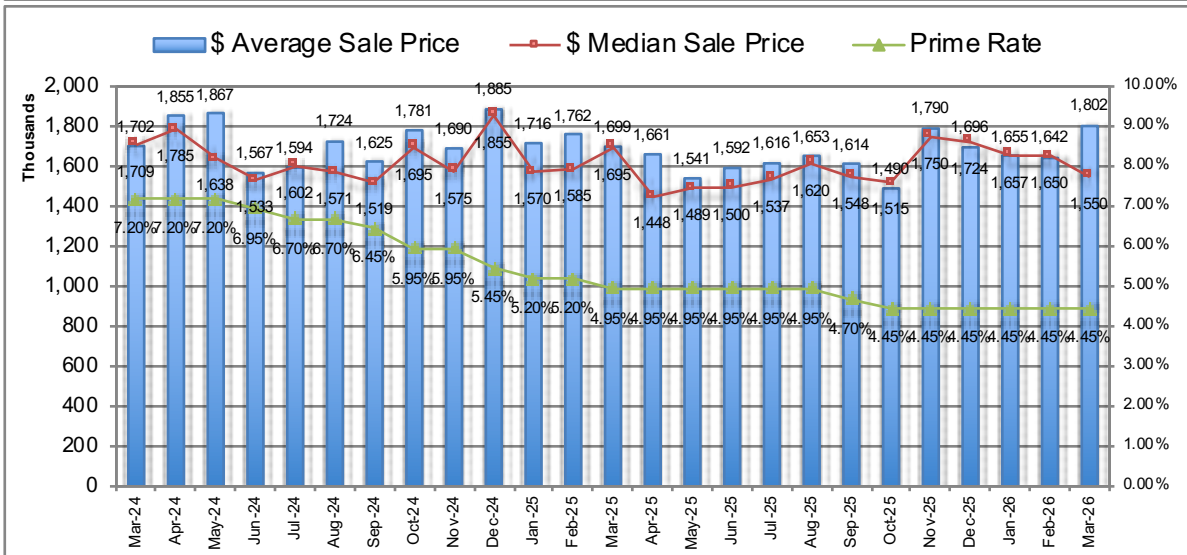

# Vancouver Westside Housing Statistics - Attached Homes

RE/MAX Stuart Bonner

Median selling prices are not reported for < 20 sales, RHS denotes Right-Hand Side, Bank of Canada Prime Rate shows values for last Wednesday of each month