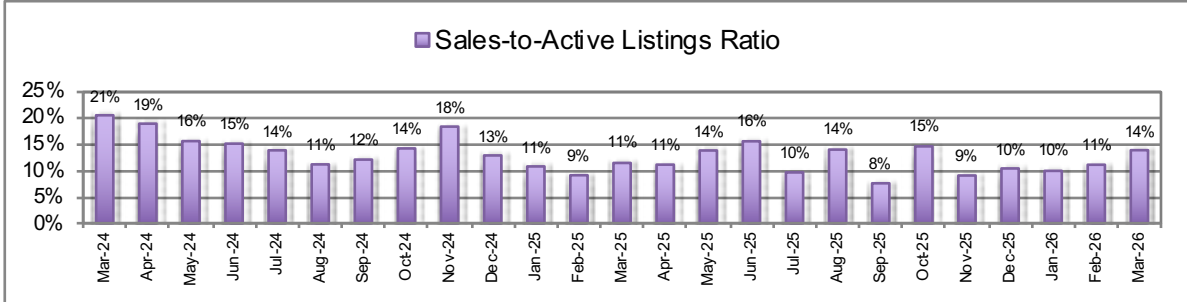

# Vancouver Westside Housing Statistics - Attached Homes

RE/MAX Stuart Bonner

Median selling prices are not reported for < 20 sales, RHS denotes Right-Hand Side, Bank of Canada Prime Rate shows values for last Wednesday of each month