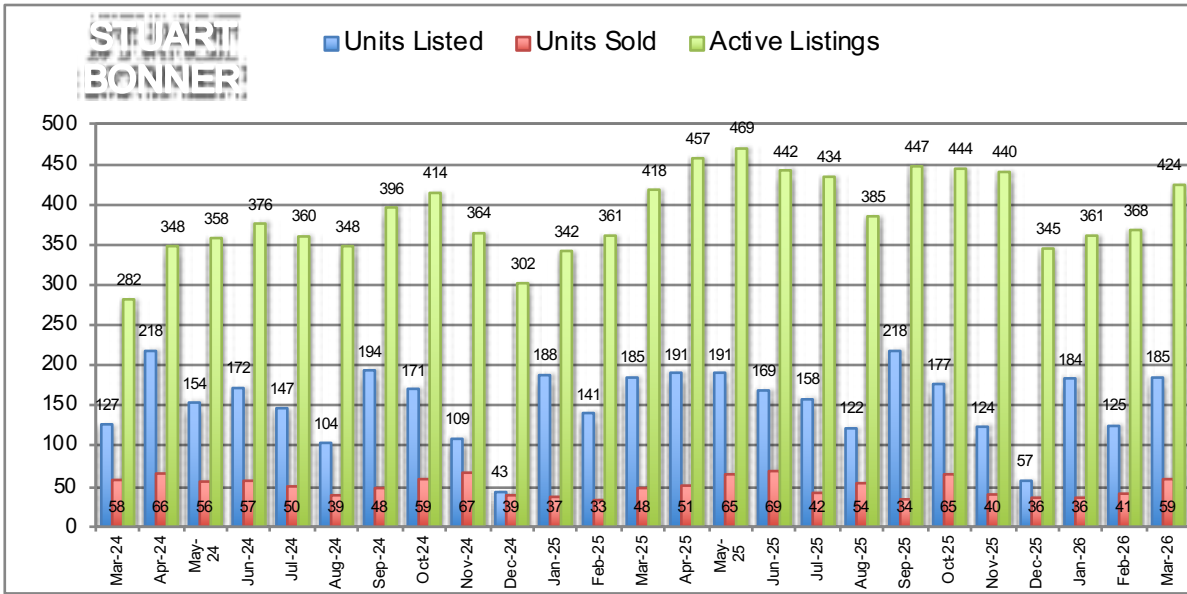

# Vancouver Westside Housing Statistics - Attached Homes

RE/MAX Stuart Bonner

Median selling prices are not reported for < 20 sales, RHS denotes Right-Hand Side, Bank of Canada Prime Rate shows values for last Wednesday of each month