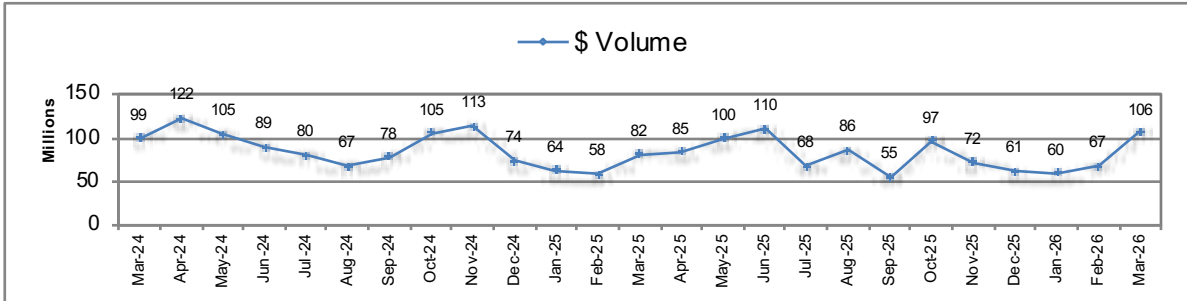

# Vancouver Westside Housing Statistics - Attached Homes

RE/MAX Stuart Bonner

Median selling prices are not reported for < 20 sales, RHS denotes Right-Hand Side, Bank of Canada Prime Rate shows values for last Wednesday of each month