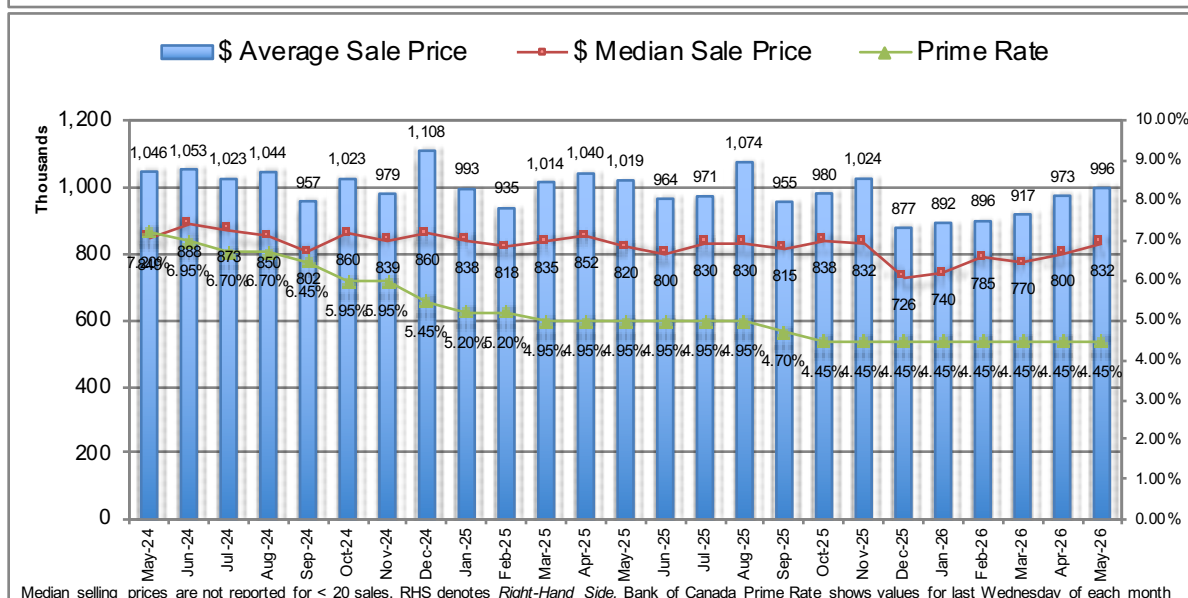

Vancouver Westside Housing Statistics - Apartments

RE/MAX Stuart Bonner

Median selling prices are not reported for < 20 sales, RHS denotes Right-Hand Side, Bank of Canada Prime Rate shows values for last Wednesday of each month