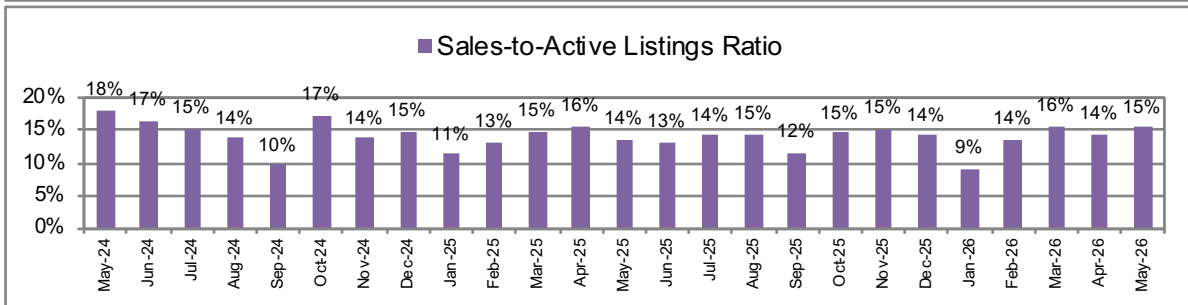

Vancouver Westside Housing Statistics - Apartments

RE/MAX Stuart Bonner

Median selling prices are not reported for < 20 sales, RHS denotes Right-Hand Side, Bank of Canada Prime Rate shows values for last Wednesday of each month