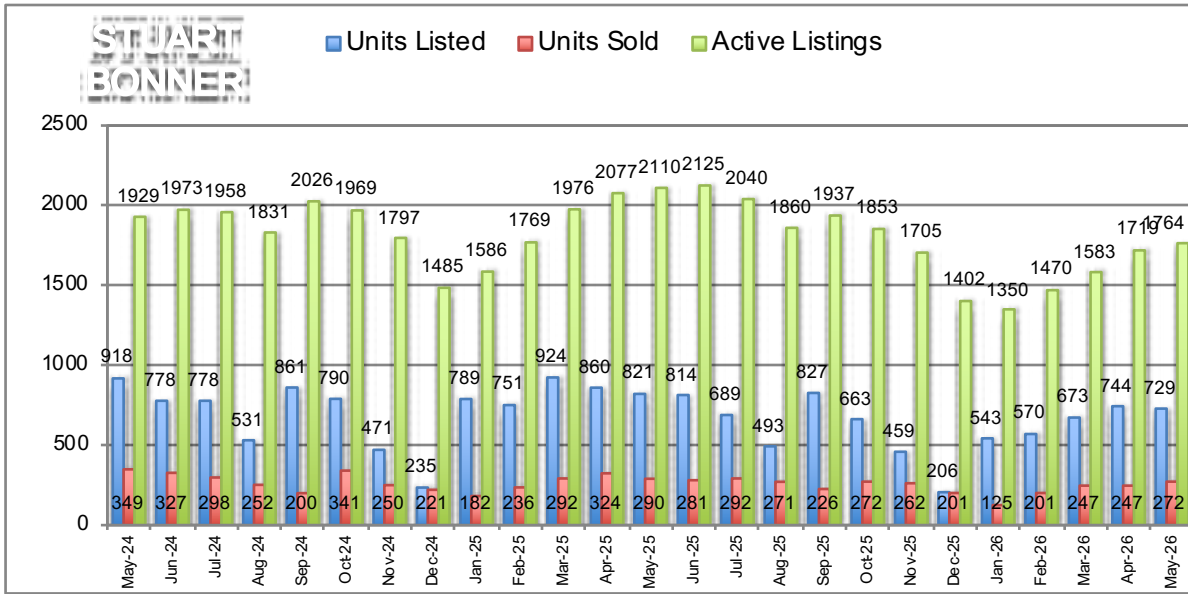

Vancouver Westside Housing Statistics - Apartments

RE/MAX Stuart Bonner

Median selling prices are not reported for < 20 sales, RHS denotes Right-Hand Side, Bank of Canada Prime Rate shows values for last Wednesday of each month