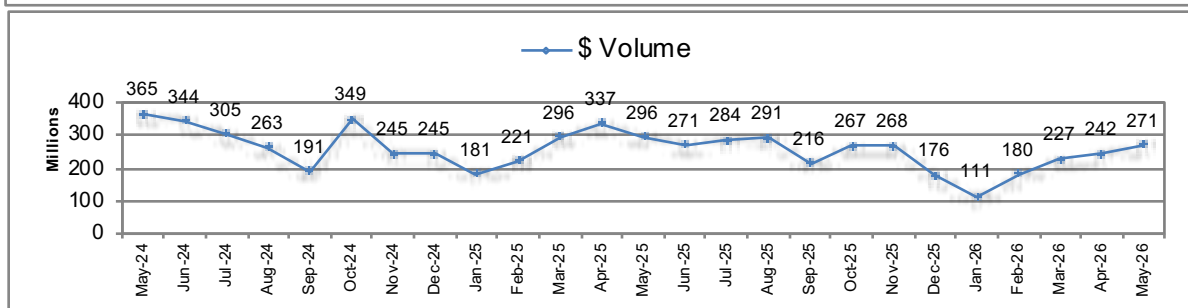

Vancouver Westside Housing Statistics - Apartments

RE/MAX Stuart Bonner

Median selling prices are not reported for < 20 sales, RHS denotes Right-Hand Side, Bank of Canada Prime Rate shows values for last Wednesday of each month