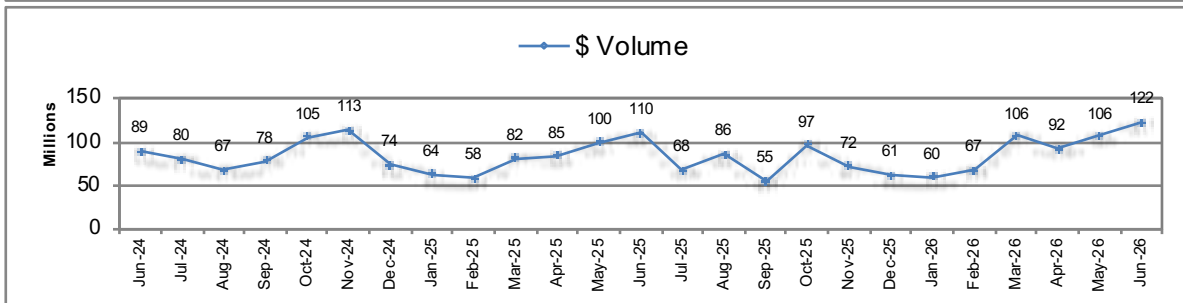

# Vancouver Westside Housing Statistics - Attached Homes

RE/MAX Stuart Bonner

Median selling prices are not reported for < 20 sales, RHS denotes Right-Hand Side, Bank of Canada Prime Rate shows values for last Wednesday of each month