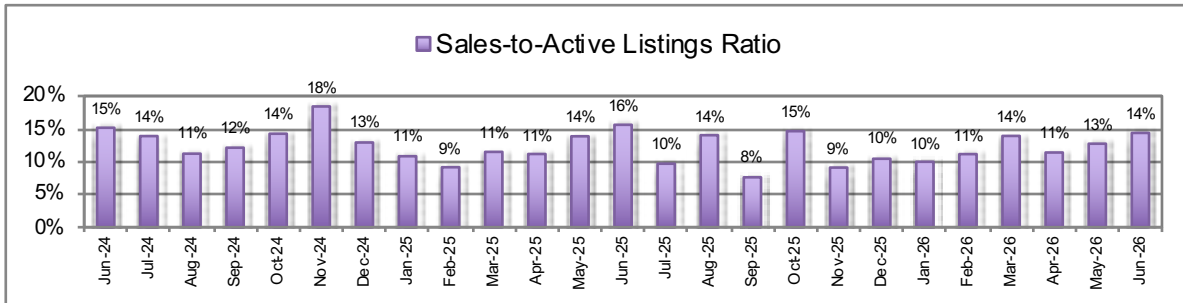

# Vancouver Westside Housing Statistics - Attached Homes

RE/MAX Stuart Bonner

Median selling prices are not reported for < 20 sales, RHS denotes Right-Hand Side, Bank of Canada Prime Rate shows values for last Wednesday of each month