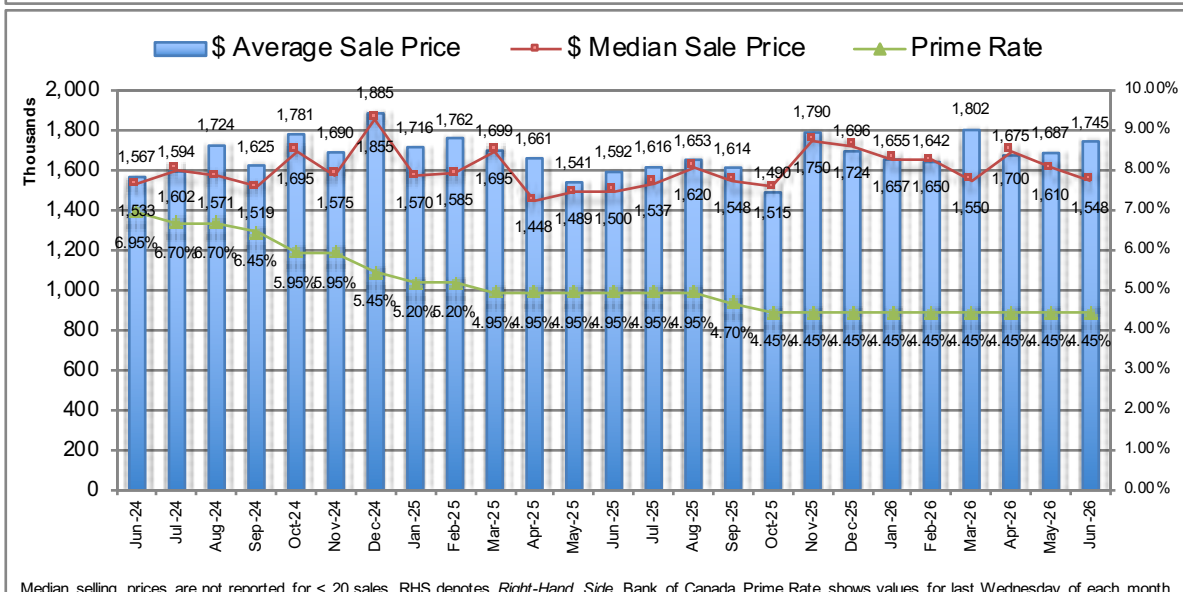

# Vancouver Westside Housing Statistics - Attached Homes

RE/MAX Stuart Bonner

Median selling prices are not reported for < 20 sales, RHS denotes Right-Hand Side, Bank of Canada Prime Rate shows values for last Wednesday of each month