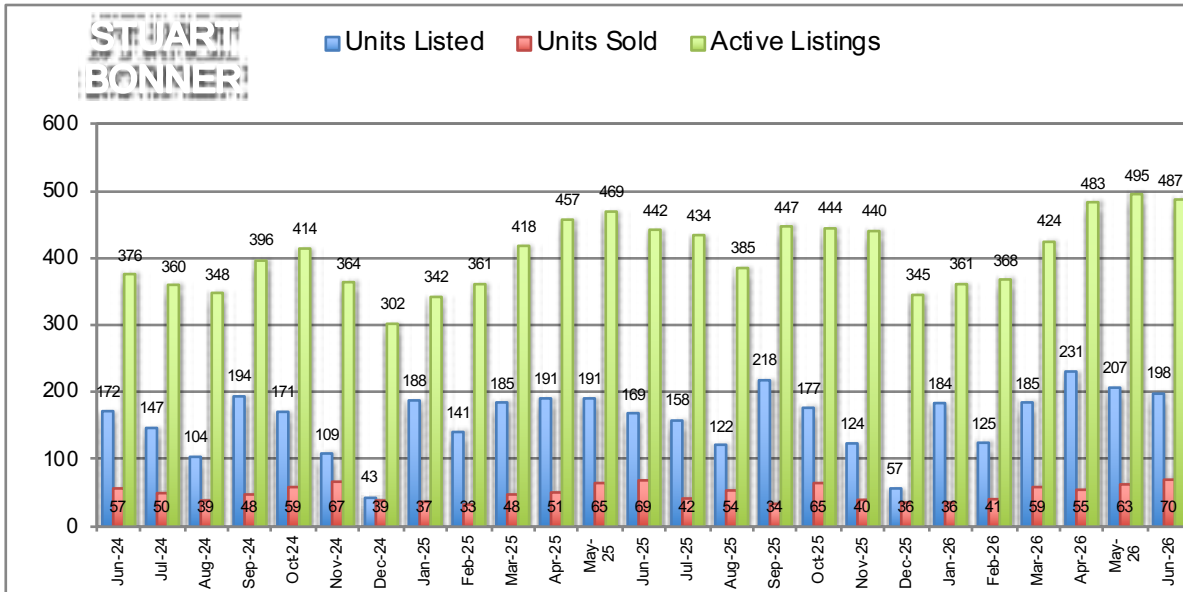

# Vancouver Westside Housing Statistics - Attached Homes

RE/MAX Stuart Bonner

Median selling prices are not reported for < 20 sales, RHS denotes Right-Hand Side, Bank of Canada Prime Rate shows values for last Wednesday of each month