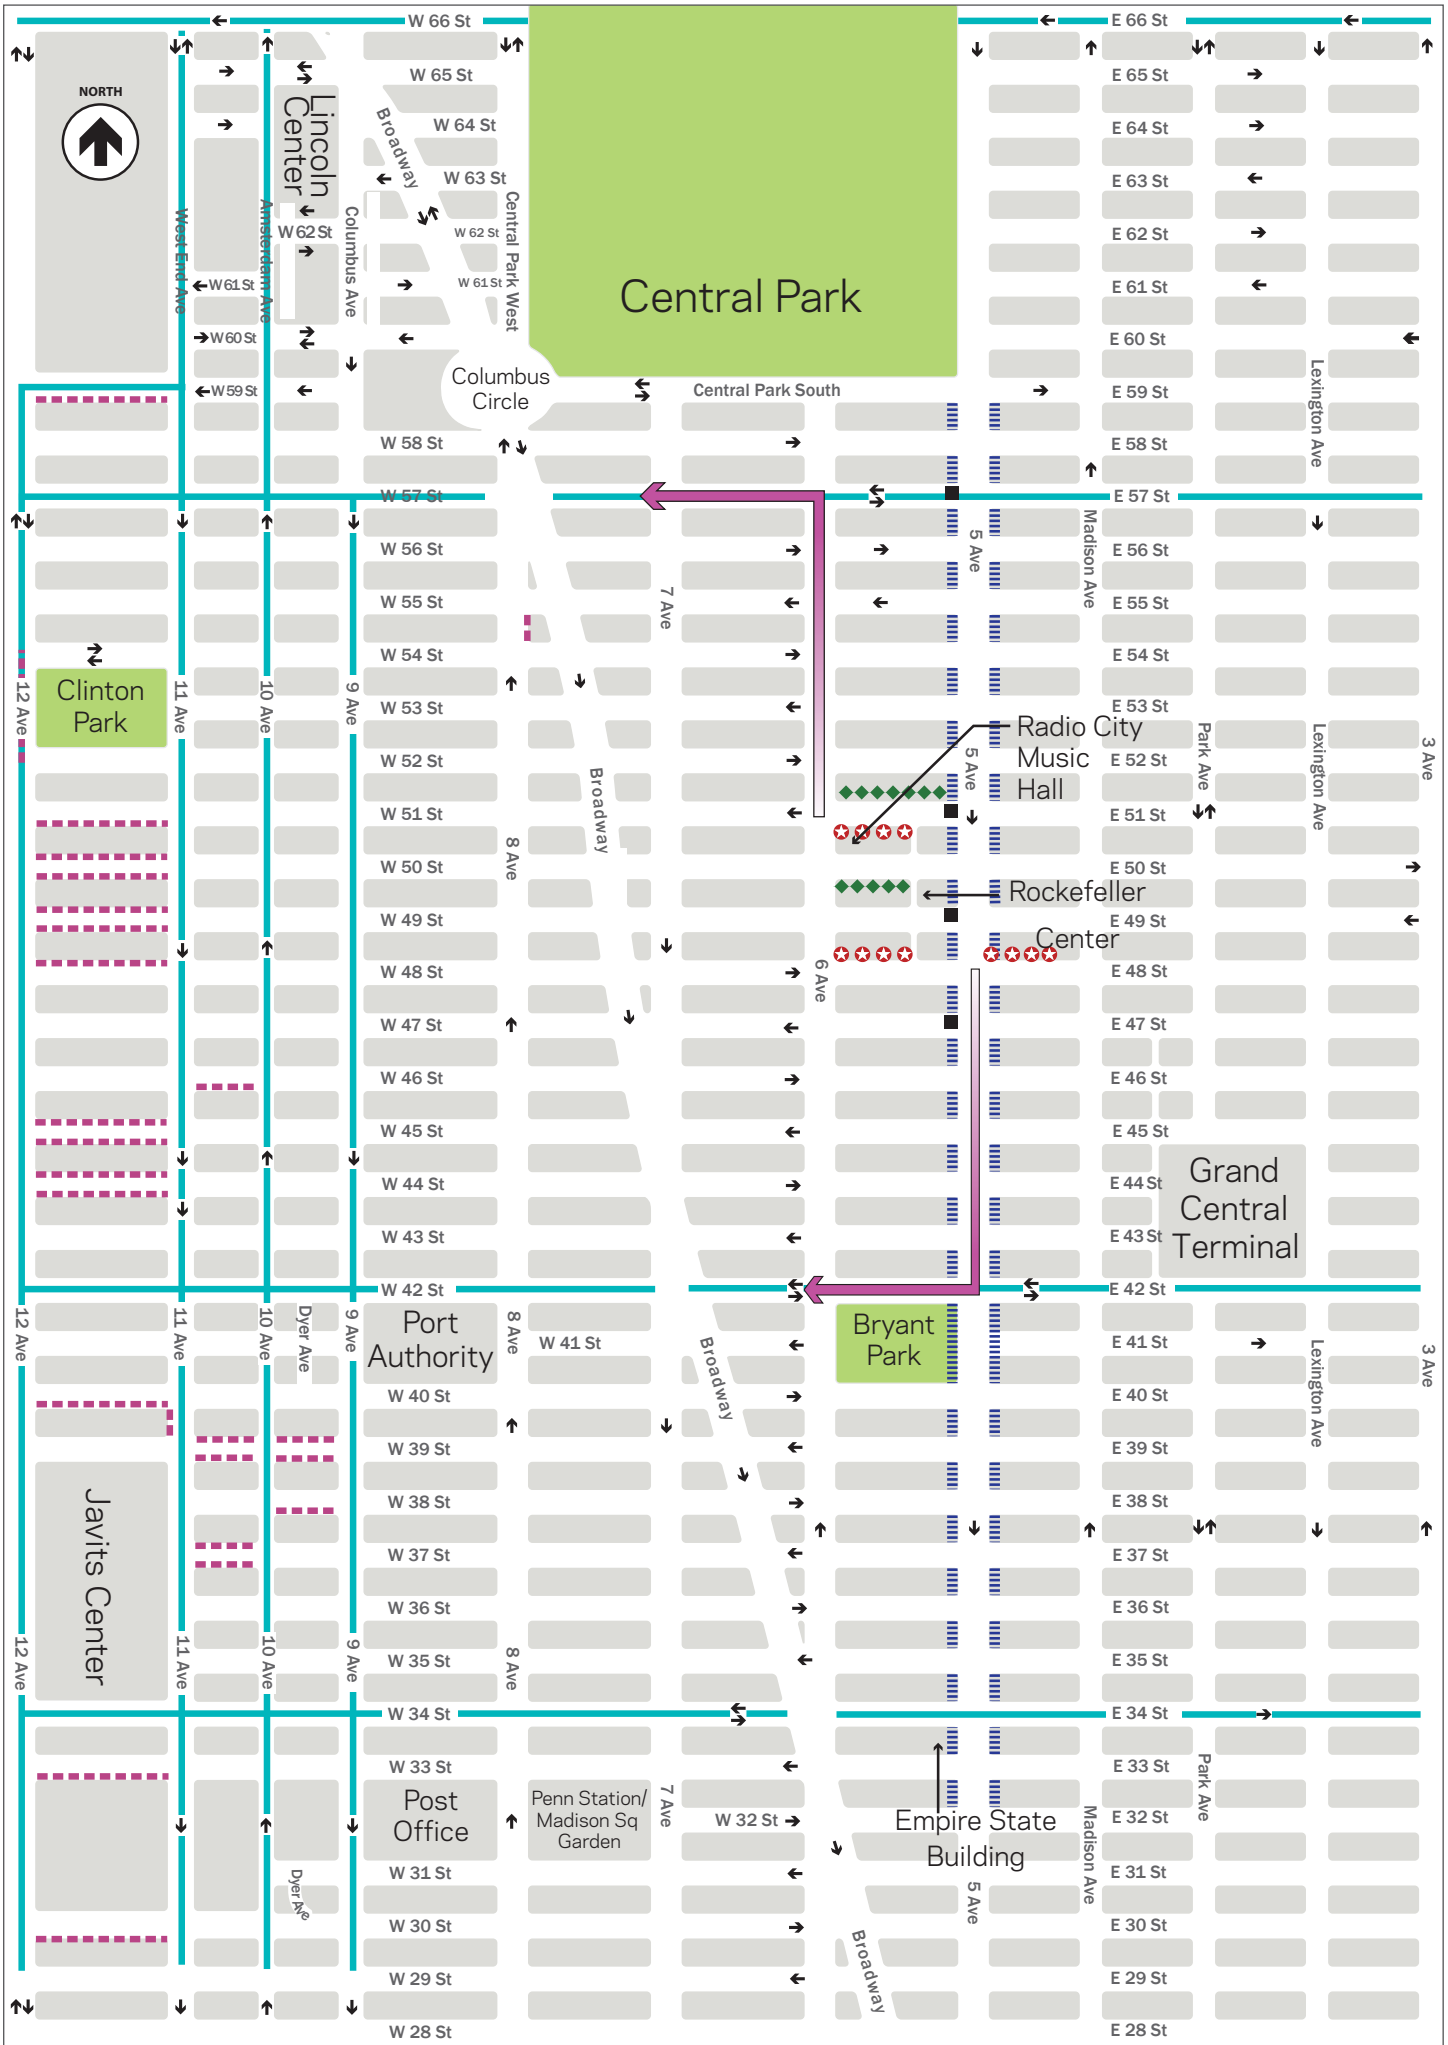

Holiday Motorcoach Operator's Guide

Midtown Manhattan Traffic Regulations ■ Nov. 15, 2019 - Jan. 2, 2020

Legend:

- No Right Turns (Seasonal) ■
- Designated On-Street Layover Area - - - - -
- Routes To/From Layover Areas ———
- Suggested Charter Bus Drop-Off Locations ◆◆◆◆◆

Use 57 & 42 Sts to Layover Areas after Drop-Off

Drop-Off for Radio City Music Hall (15 minute limit) ★★ ★★

Drop-Off & Pick-Up Prohibited (Seasonal) |||||