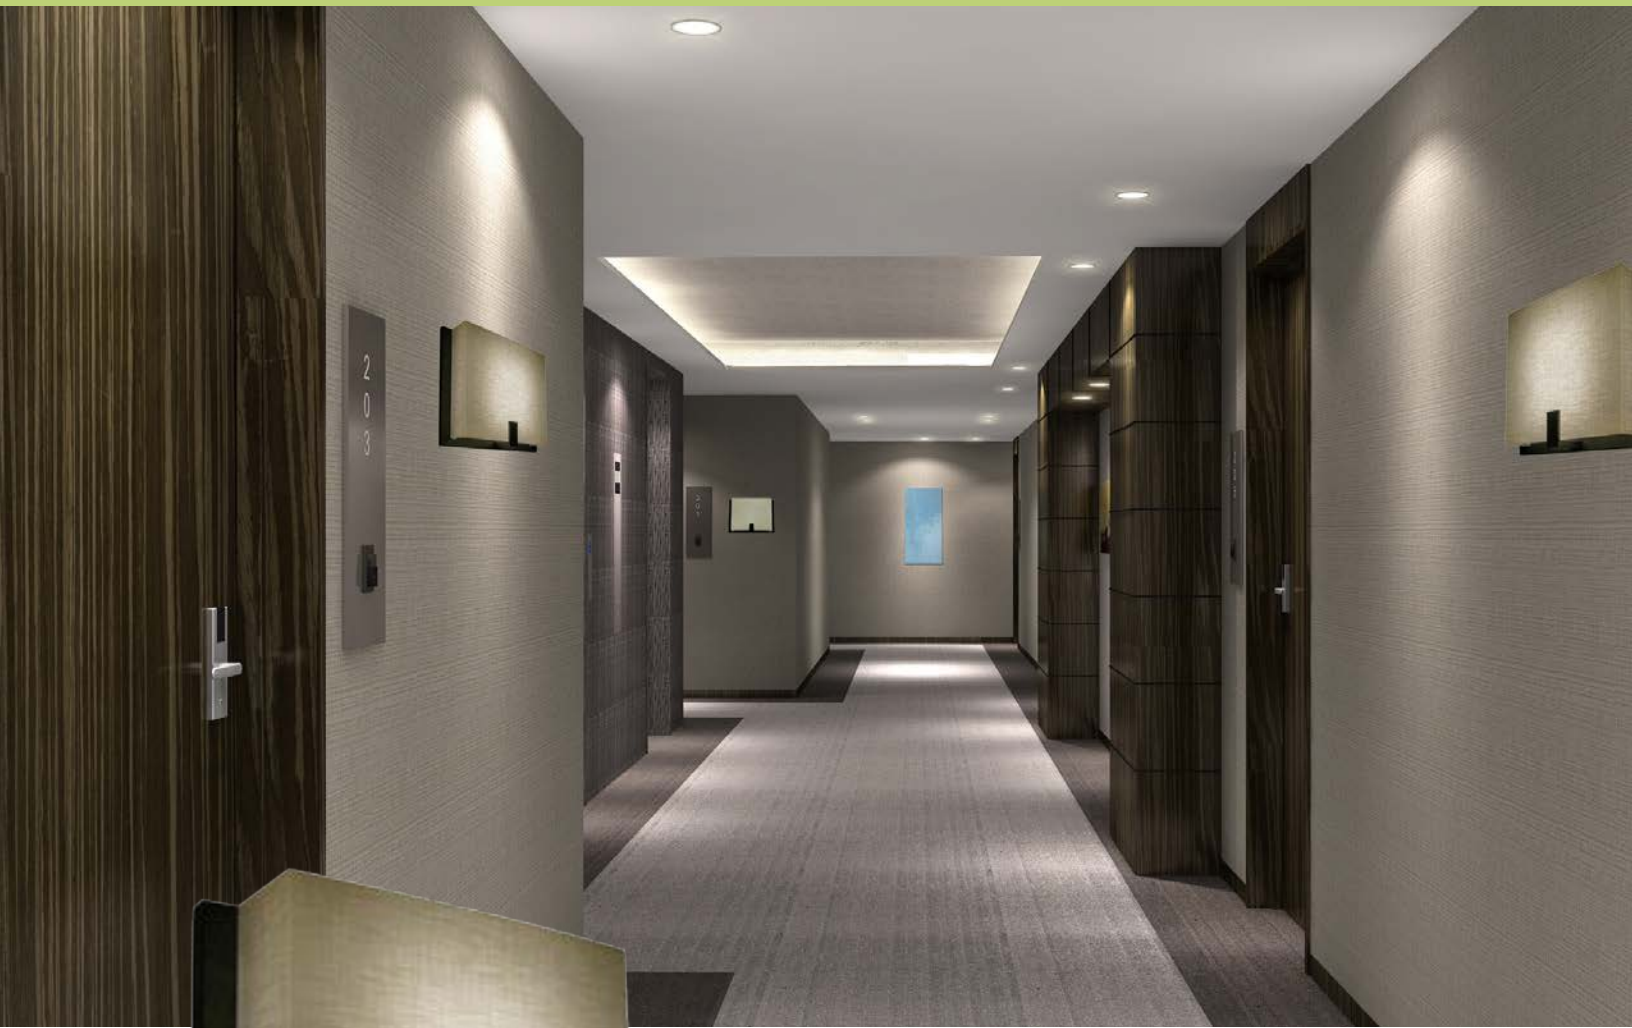

Indoor

Sconce Collection 2018

FINISH OPTIONS

FBR
Bronze

BN
Brushed
Nickel

#CCS35-BZ/BN

LIGHT SOURCE CHART

SYSTEM WATTAGE	 2700K WARM WHITE	 3000K SOFT WHITE	 3500K NEUTRAL	 4000K COOL WHITE	 5000K DAYLIGHT	LEGACY EQUIVALENT
 10/12 DRIVERLESS	1000/800	1000/900	1000/925	1025/1000		CFL 13
 14/15 DRIVERLESS	1340/1450	1350/1500		1375/1500		CFL 2 x 13
 22/24 DRIVERLESS	1900/2300	2100/2400	2150/2450	2200/2500		CFL 3 x 13
10	1060	1100	1160	1175	1250	CFL 18
12	1265	1360	1405	1460	1560	CFL 2 x 13
16	1650	1700	1720	1750	1800	CFL 2 x 18
20	2100	2140	2180	2200	2250	CFL 2 x 26
24	2570	2740	2830	2950	3150	CFL 2 x 32