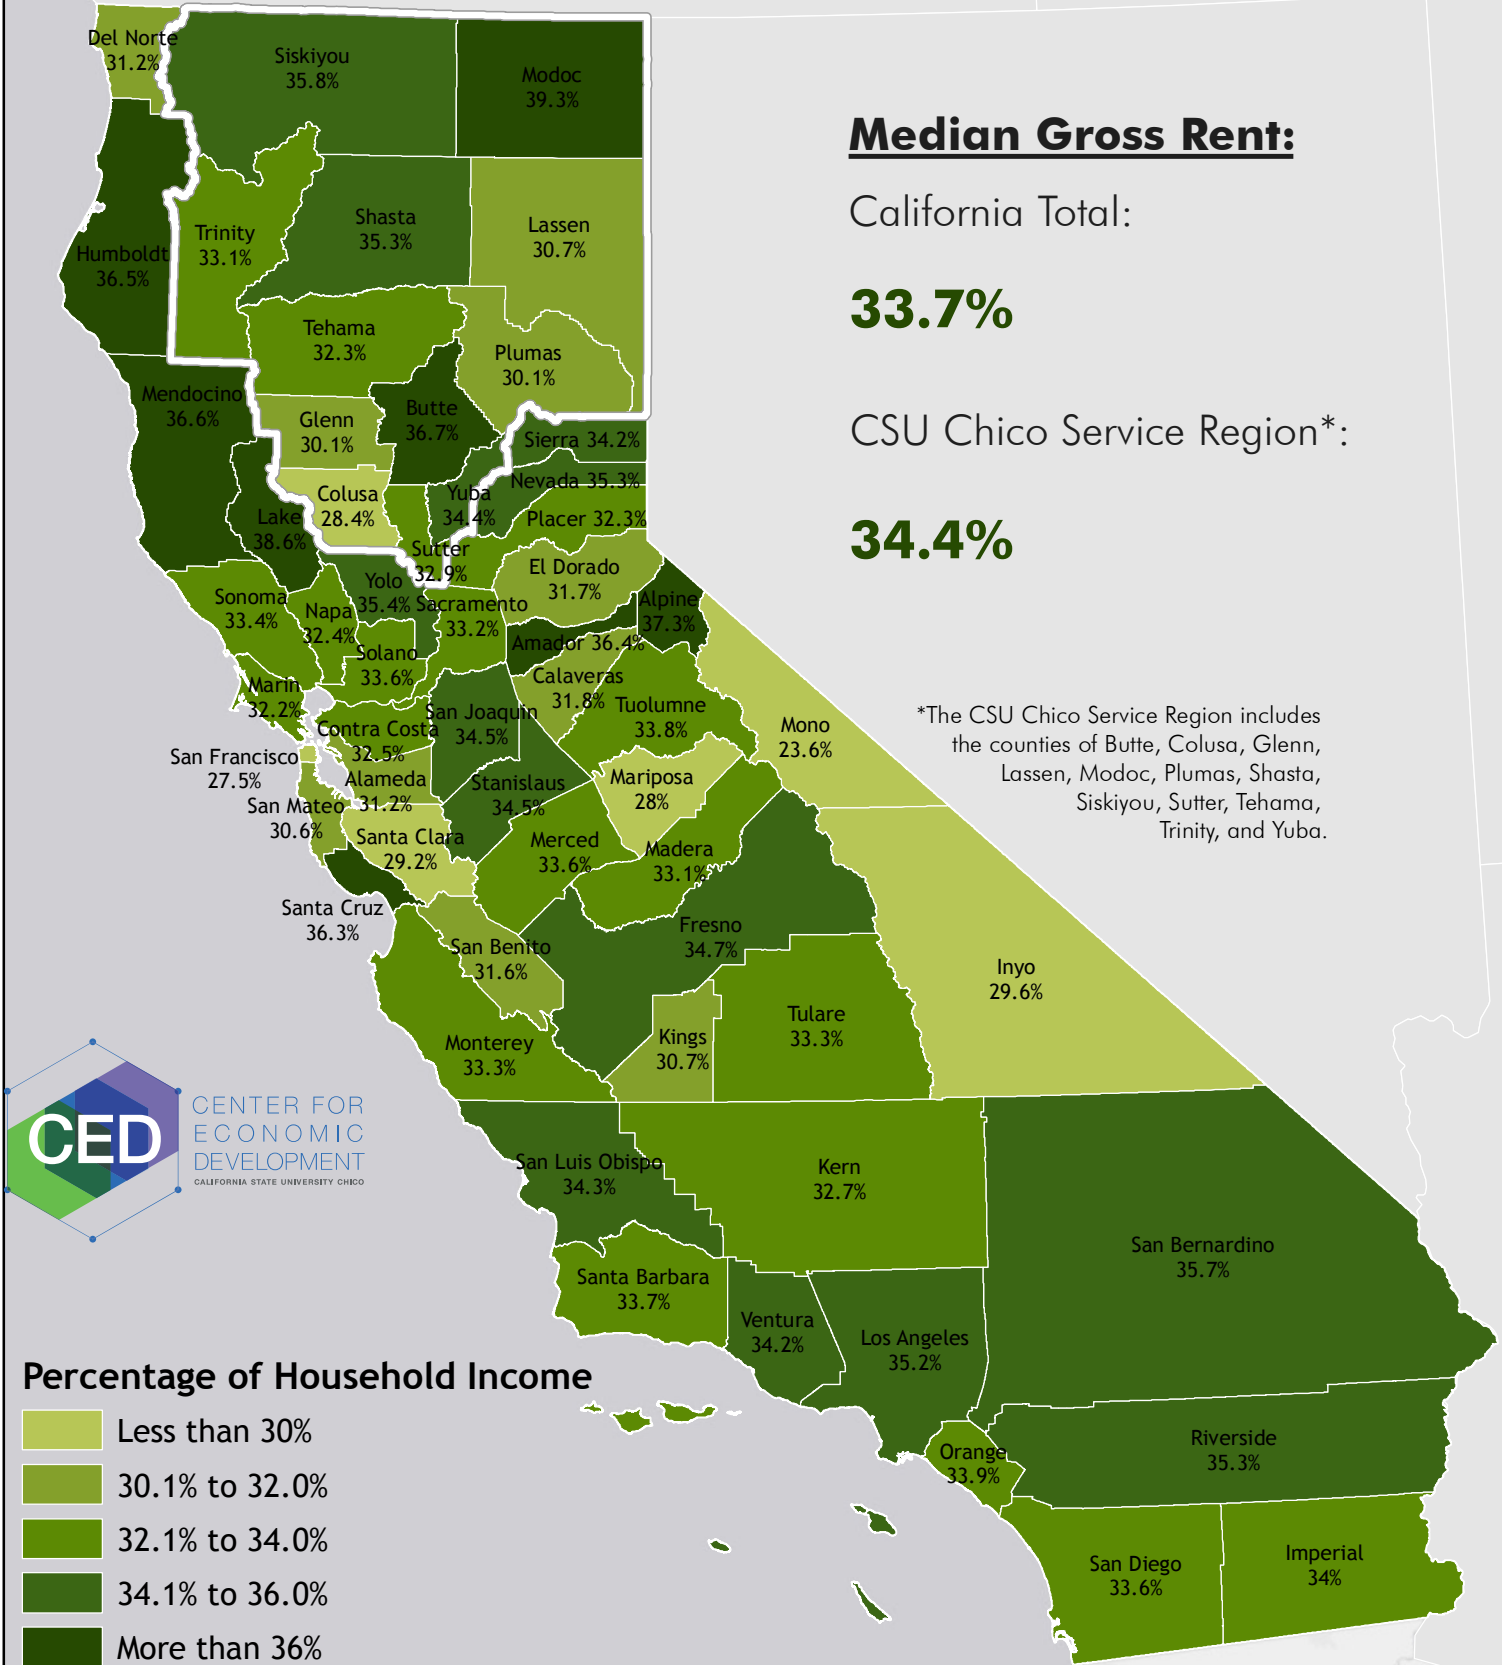

Median Gross Rent as a Percentage of Household Income by County 2015

Median Gross Rent:

California Total:

33.7%

CSU Chico Service Region*:

34.4%

*The CSU Chico Service Region includes the counties of Butte, Colusa, Glenn, Lassen, Modoc, Plumas, Shasta, Siskiyou, Sutter, Tehama, Trinity, and Yuba.

Percentage of Household Income

Source:
American Community Survey (US Census Bureau)