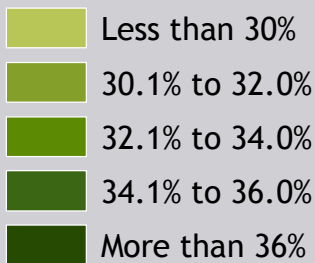

Percentage of Household Income

Source:
American Community Survey (US Census Bureau)