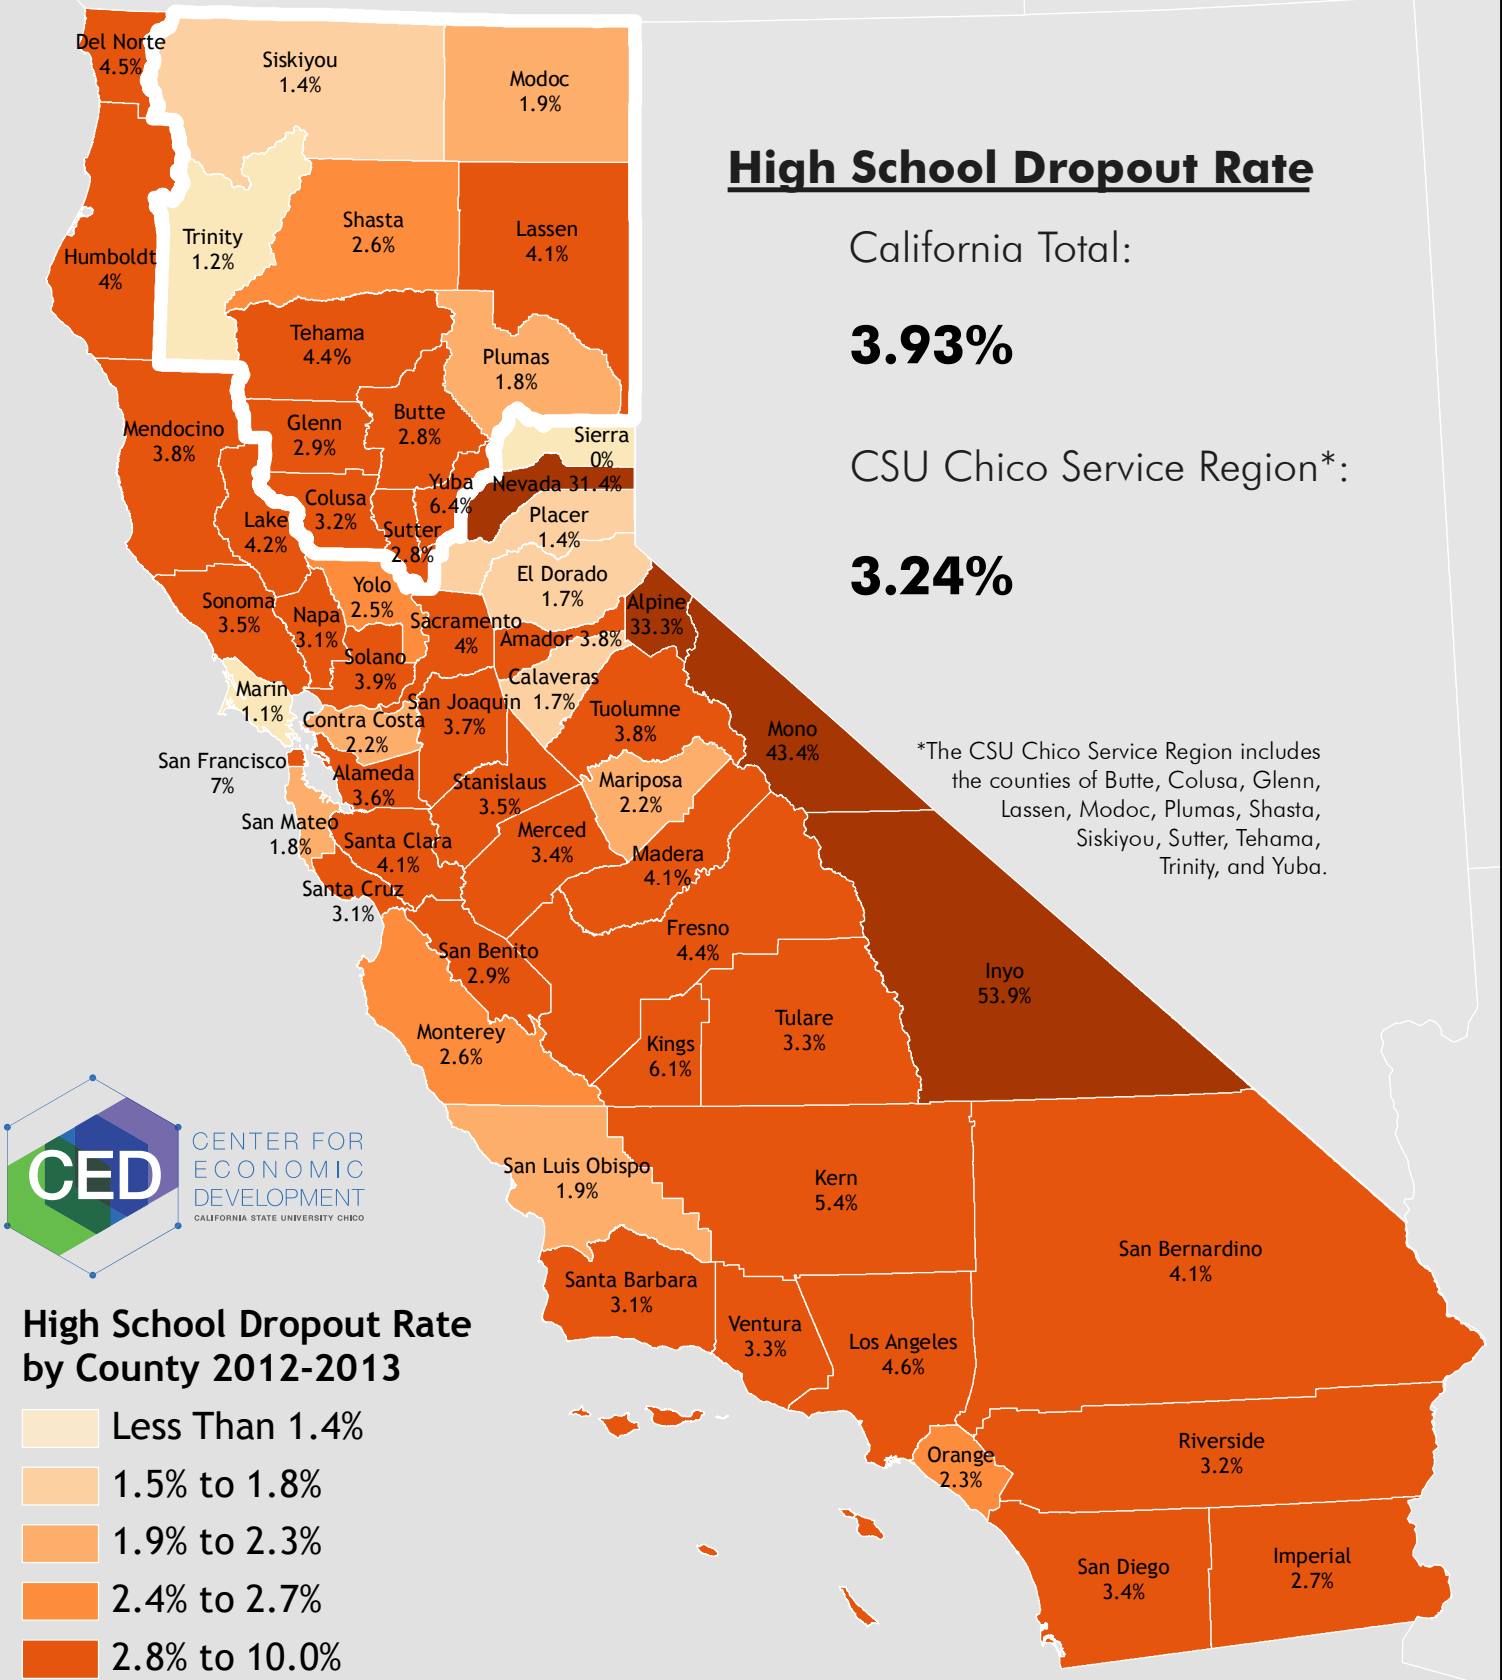

High School Dropouts by County: 2012-2013

High School Dropout Rate

California Total:

3.93%

CSU Chico Service Region*:

3.24%

*The CSU Chico Service Region includes the counties of Butte, Colusa, Glenn, Lassen, Modoc, Plumas, Shasta, Siskiyou, Sutter, Tehama, Trinity, and Yuba.

High School Dropout Rate by County 2012-2013

- Less Than 1.4%
- 1.5% to 1.8%
- 1.9% to 2.3%
- 2.4% to 2.7%
- 2.8% to 10.0%
- Greater Than 10.0%

Source:
California Department of Education