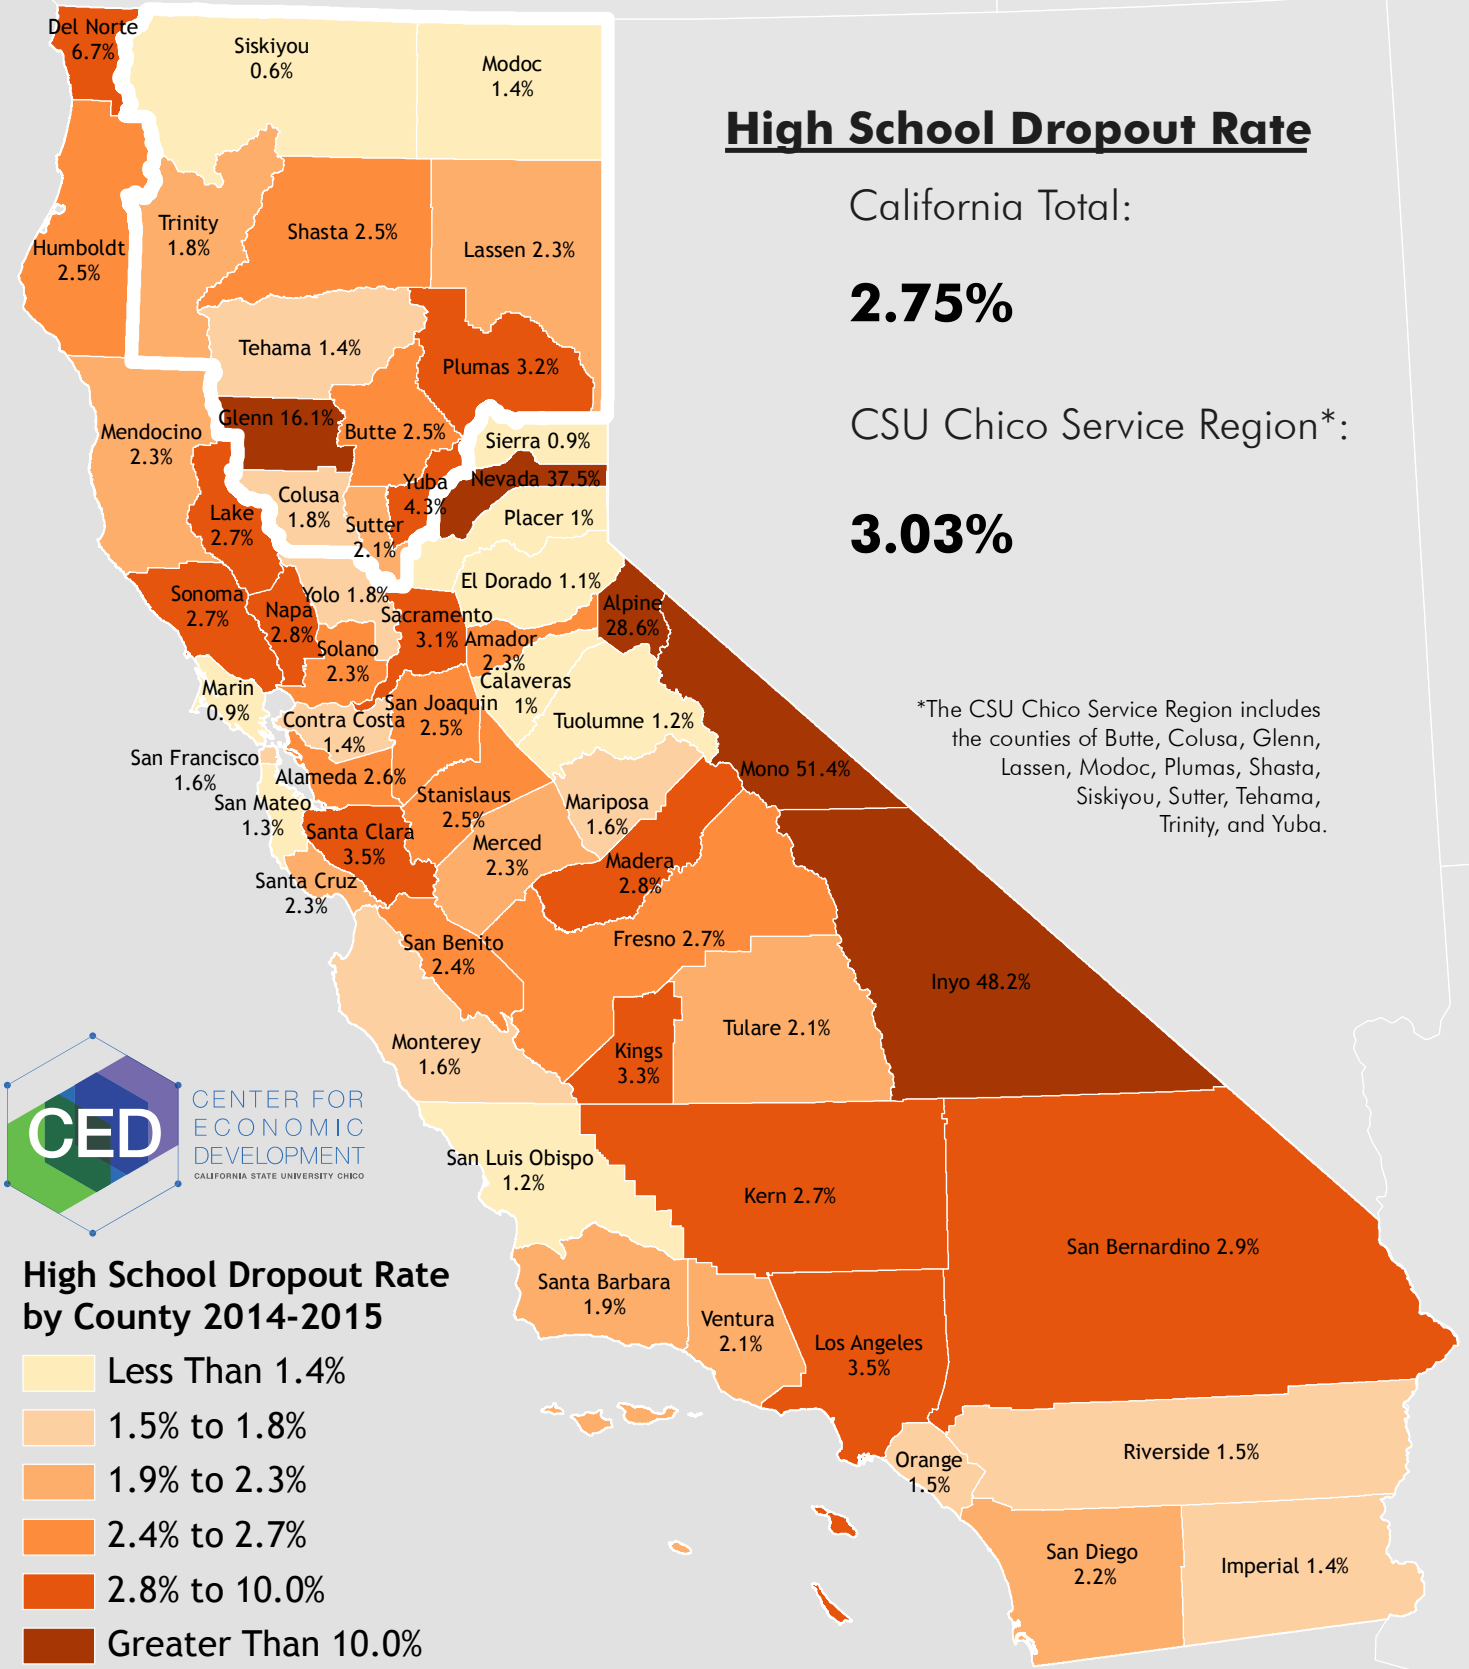

High School Dropouts by County: 2014-2015

High School Dropout Rate

California Total:

2.75%

CSU Chico Service Region*:

3.03%

*The CSU Chico Service Region includes the counties of Butte, Colusa, Glenn, Lassen, Modoc, Plumas, Shasta, Siskiyou, Sutter, Tehama, Trinity, and Yuba.

High School Dropout Rate by County 2014-2015

- Less Than 1.4%
- 1.5% to 1.8%
- 1.9% to 2.3%
- 2.4% to 2.7%
- 2.8% to 10.0%
- Greater Than 10.0%

Source:
California Department of Education