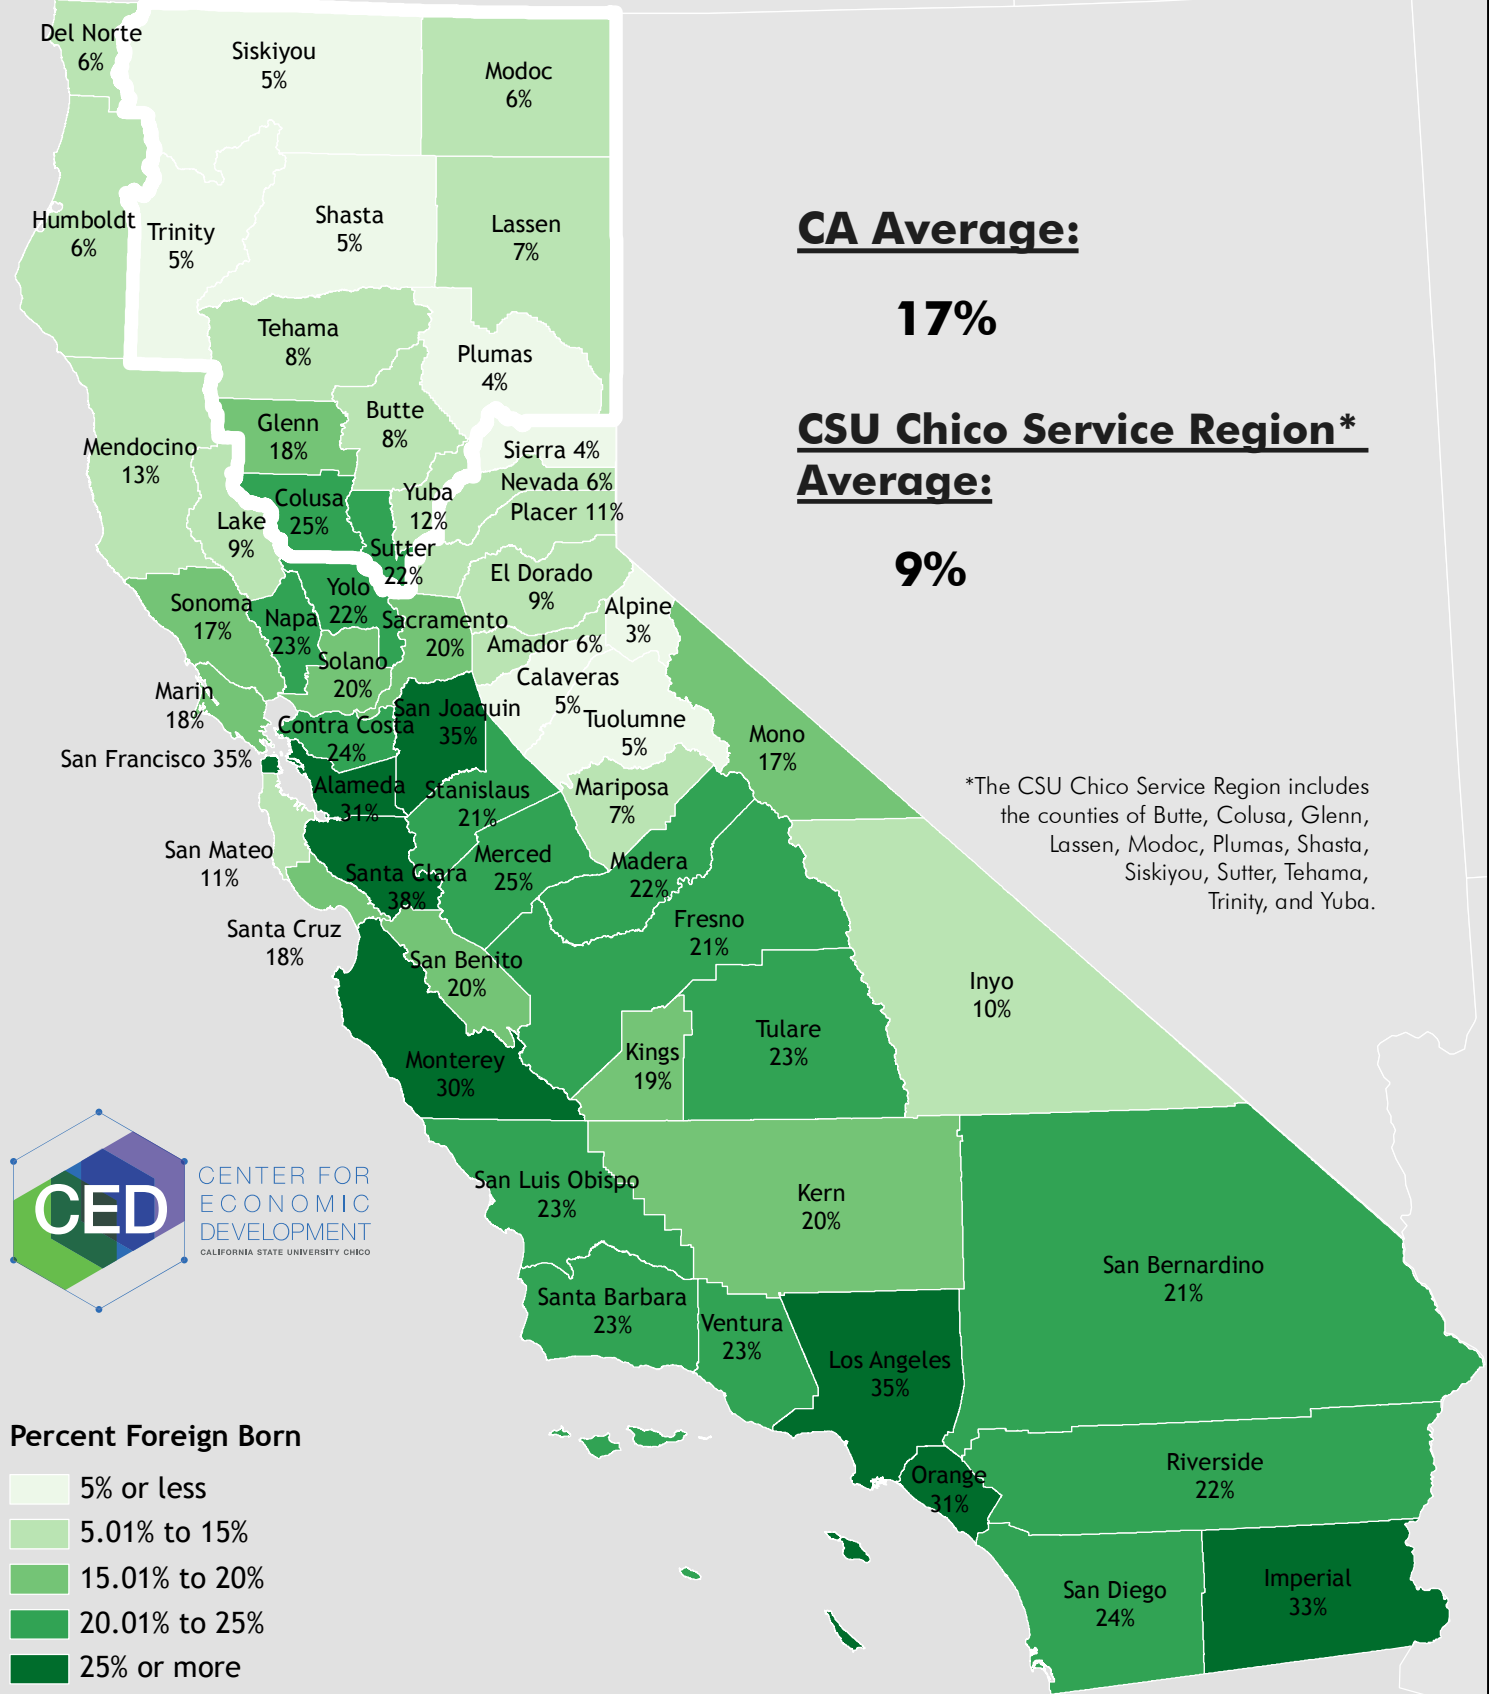

Percentage of the Total Population that is Foreign Born by California County, 2015

Percent Foreign Born

- 5% or less
- 5.01% to 15%
- 15.01% to 20%
- 20.01% to 25%
- 25% or more

Source:

American Community Survey, 2015