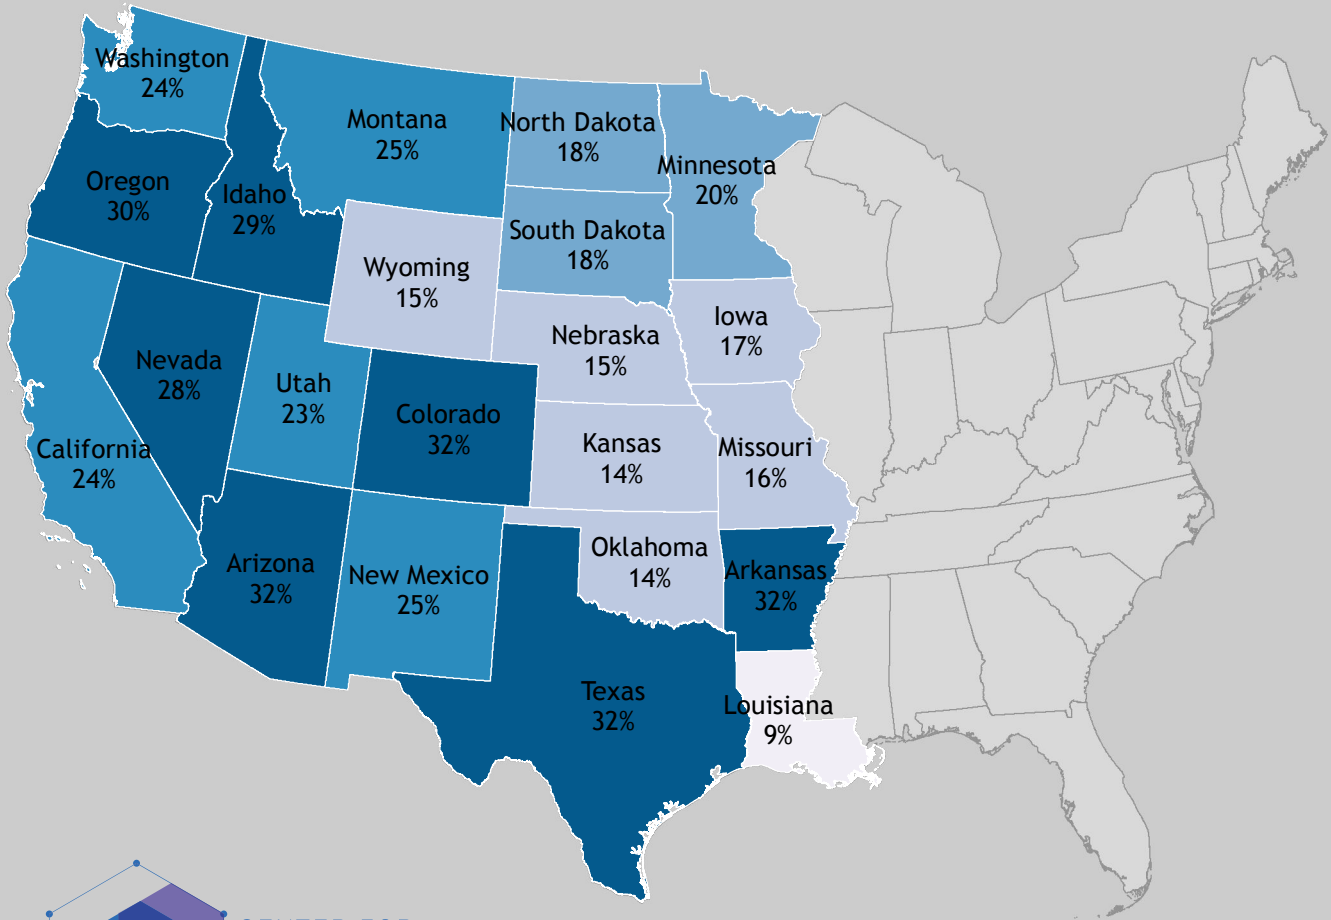

West US 2005 to 2015 Healthcare Employment Percent Change

CENTER FOR
ECONOMIC
DEVELOPMENT
CALIFORNIA STATE UNIVERSITY, CHICO

**California 10 Year
Percent Change:**

24 Percent

Percent Change 2005 - 2015

- Less Than 13%
- 13.1% to 17%
- 17.1% to 22%
- 22.1% to 26%
- More Than 26%

**West US 10 Year
Percent Change:**

22 Percent

Source:

American Community Survey