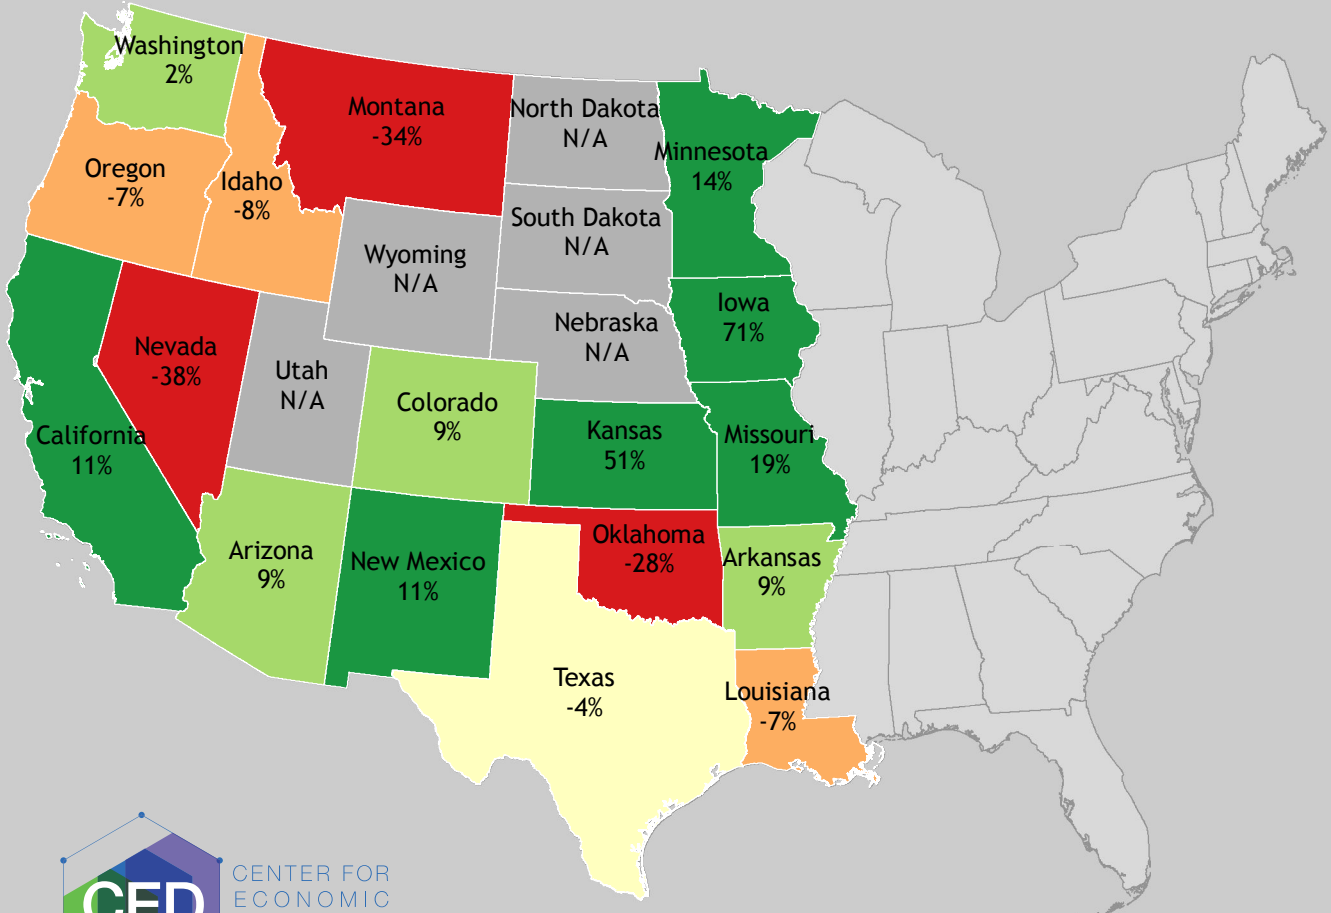

West US 2005 to 2015 Agrarian Employment Percent Change

Percent Change 2005 - 2015

- Data Not Available
- Less Than -10%
- 9.99% to -5%
- 4.99% to 0%
- 0.1% to 9%
- More Than 9%

Source:

American Community Survey

**California 10 Year
Percent Change:**

11 Percent

**West US 10 Year
Percent Change:**

4.7 Percent