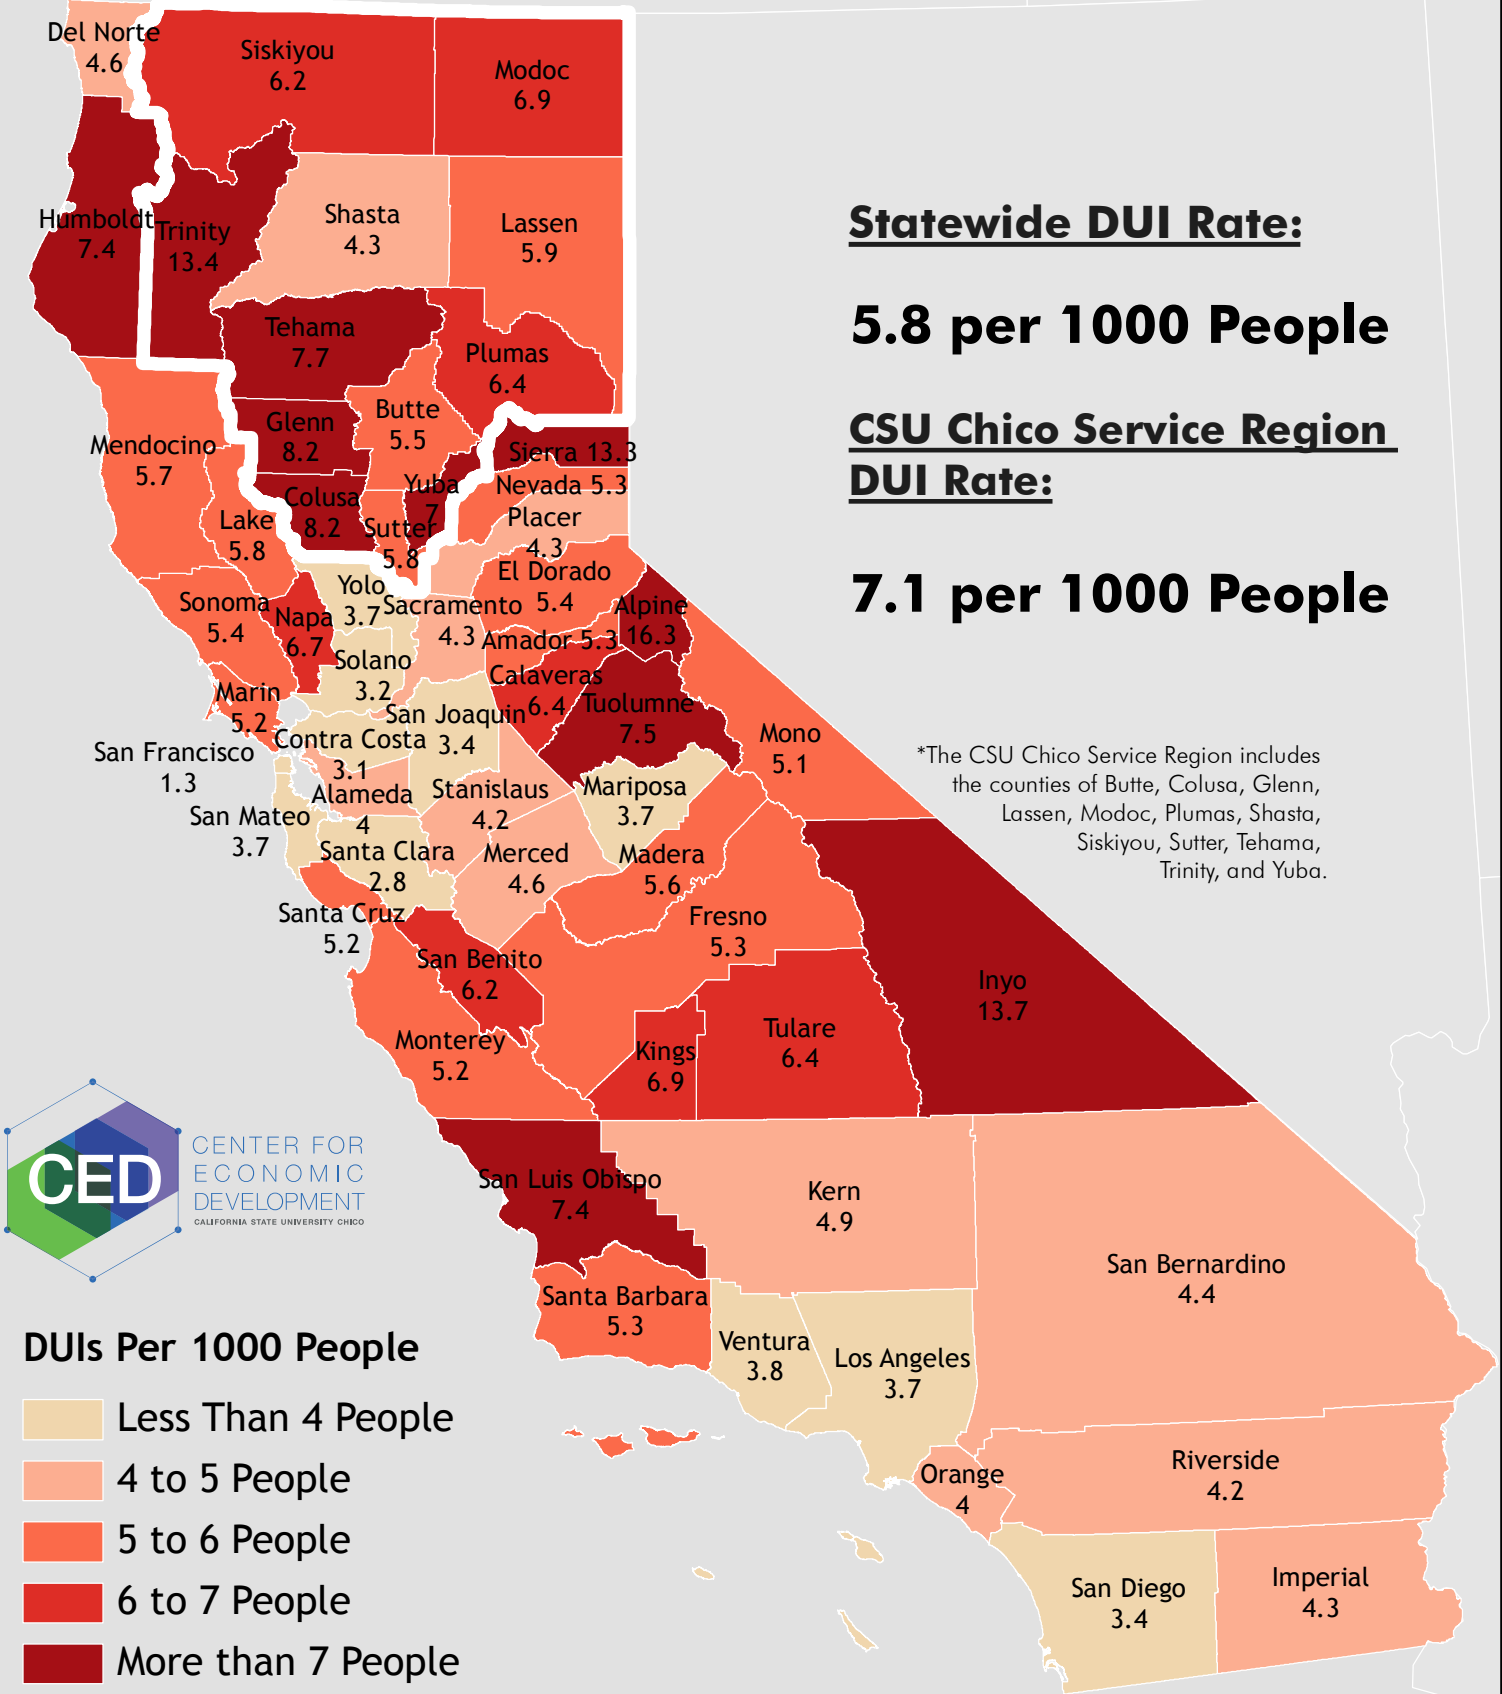

Over The Limit, Under Arrest: DUIs Per 1000 People by County in California

Statewide DUI Rate:

5.8 per 1000 People

**CSU Chico Service Region
DUI Rate:**

7.1 per 1000 People

*The CSU Chico Service Region includes the counties of Butte, Colusa, Glenn, Lassen, Modoc, Plumas, Shasta, Siskiyou, Sutter, Tehama, Trinity, and Yuba.

DUIs Per 1000 People

- Less Than 4 People
- 4 to 5 People
- 5 to 6 People
- 6 to 7 People
- More than 7 People

Source:

California Department of Justice, 2014