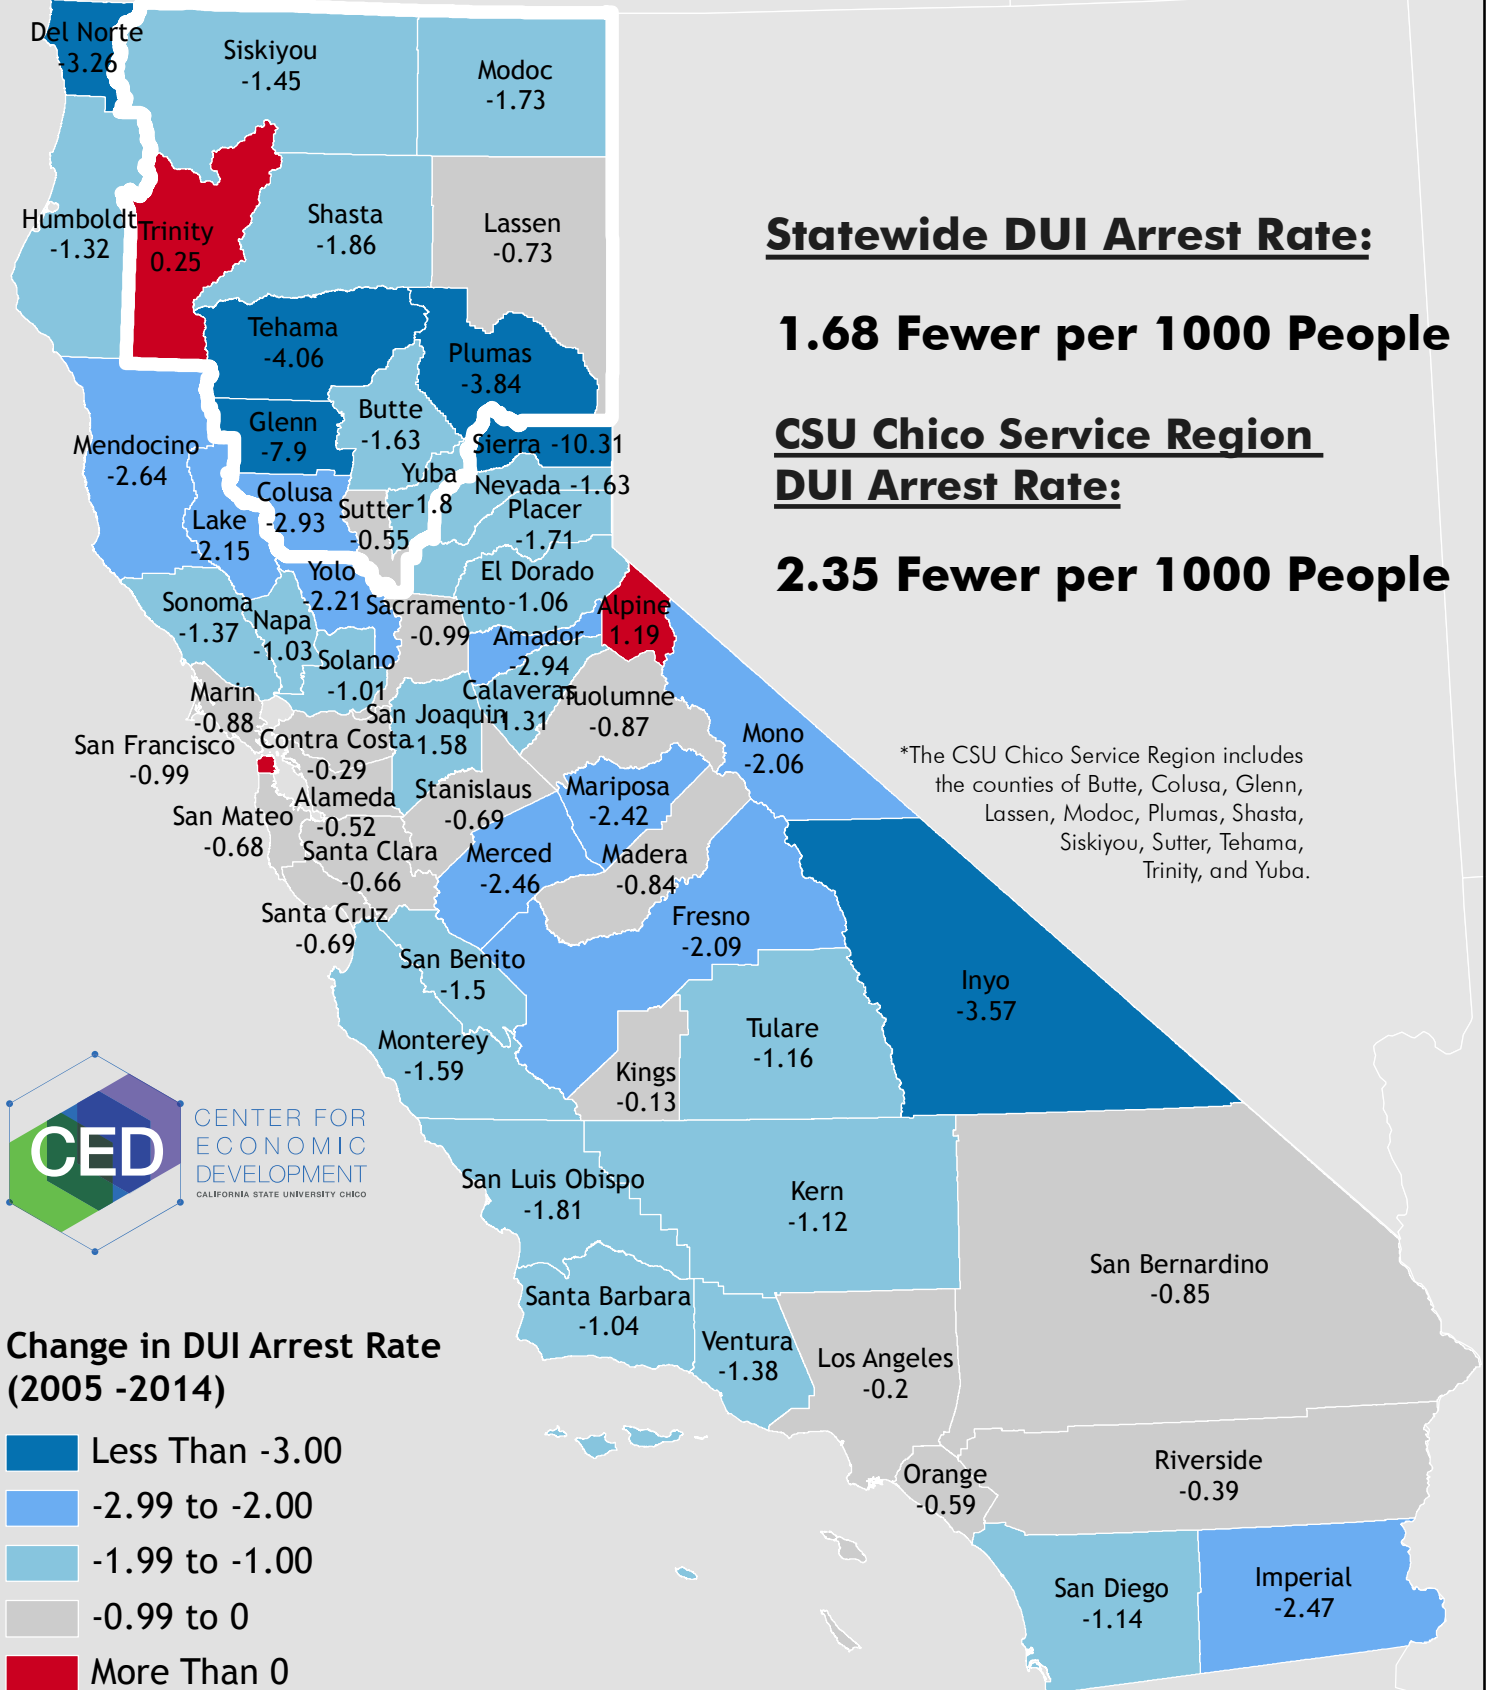

Over The Limit, Under Arrest: Change in DUI Arrest Rate From 2005 to 2014

Statewide DUI Arrest Rate:

1.68 Fewer per 1000 People

CSU Chico Service Region DUI Arrest Rate:

2.35 Fewer per 1000 People

Change in DUI Arrest Rate (2005 -2014)

- Less Than -3.00
- 2.99 to -2.00
- 1.99 to -1.00
- 0.99 to 0
- More Than 0

Source:

California Department of Justice, 2014