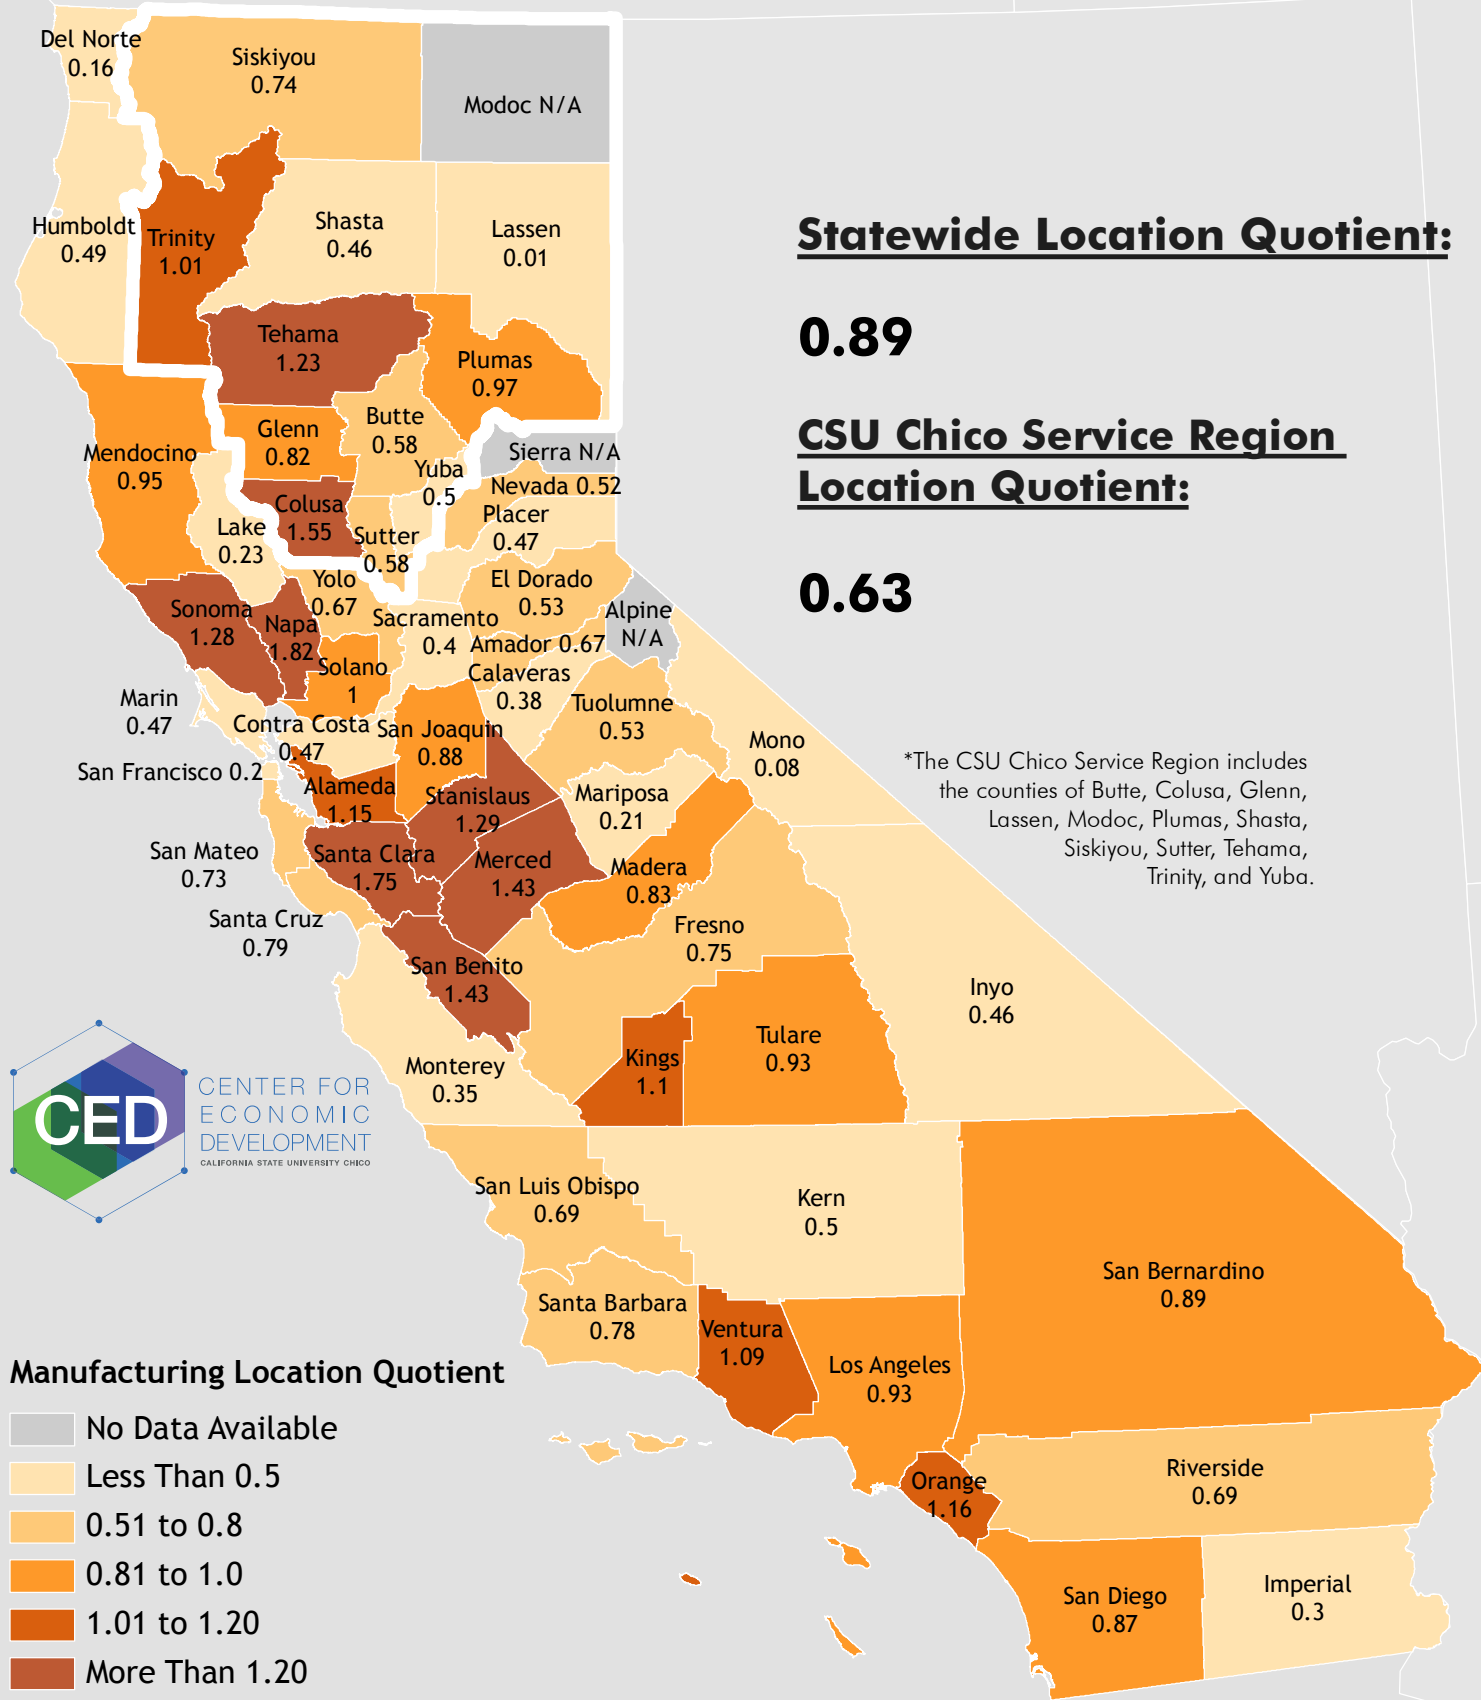

California Manufacturing Location Quotients by County

Manufacturing Location Quotient

- No Data Available
- Less Than 0.5
- 0.51 to 0.8
- 0.81 to 1.0
- 1.01 to 1.20
- More Than 1.20

Source:
Bureau of Labor Statistics, 2016, 4th Quarter