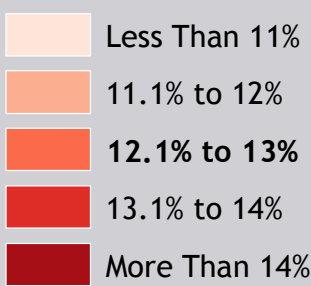

Smoking in California:

Percent of Residents Who Smoke by County

Percent Smokers

Sources:
County Health Rankings & Roadmaps
A Robert Wood Johnson Foundation Program