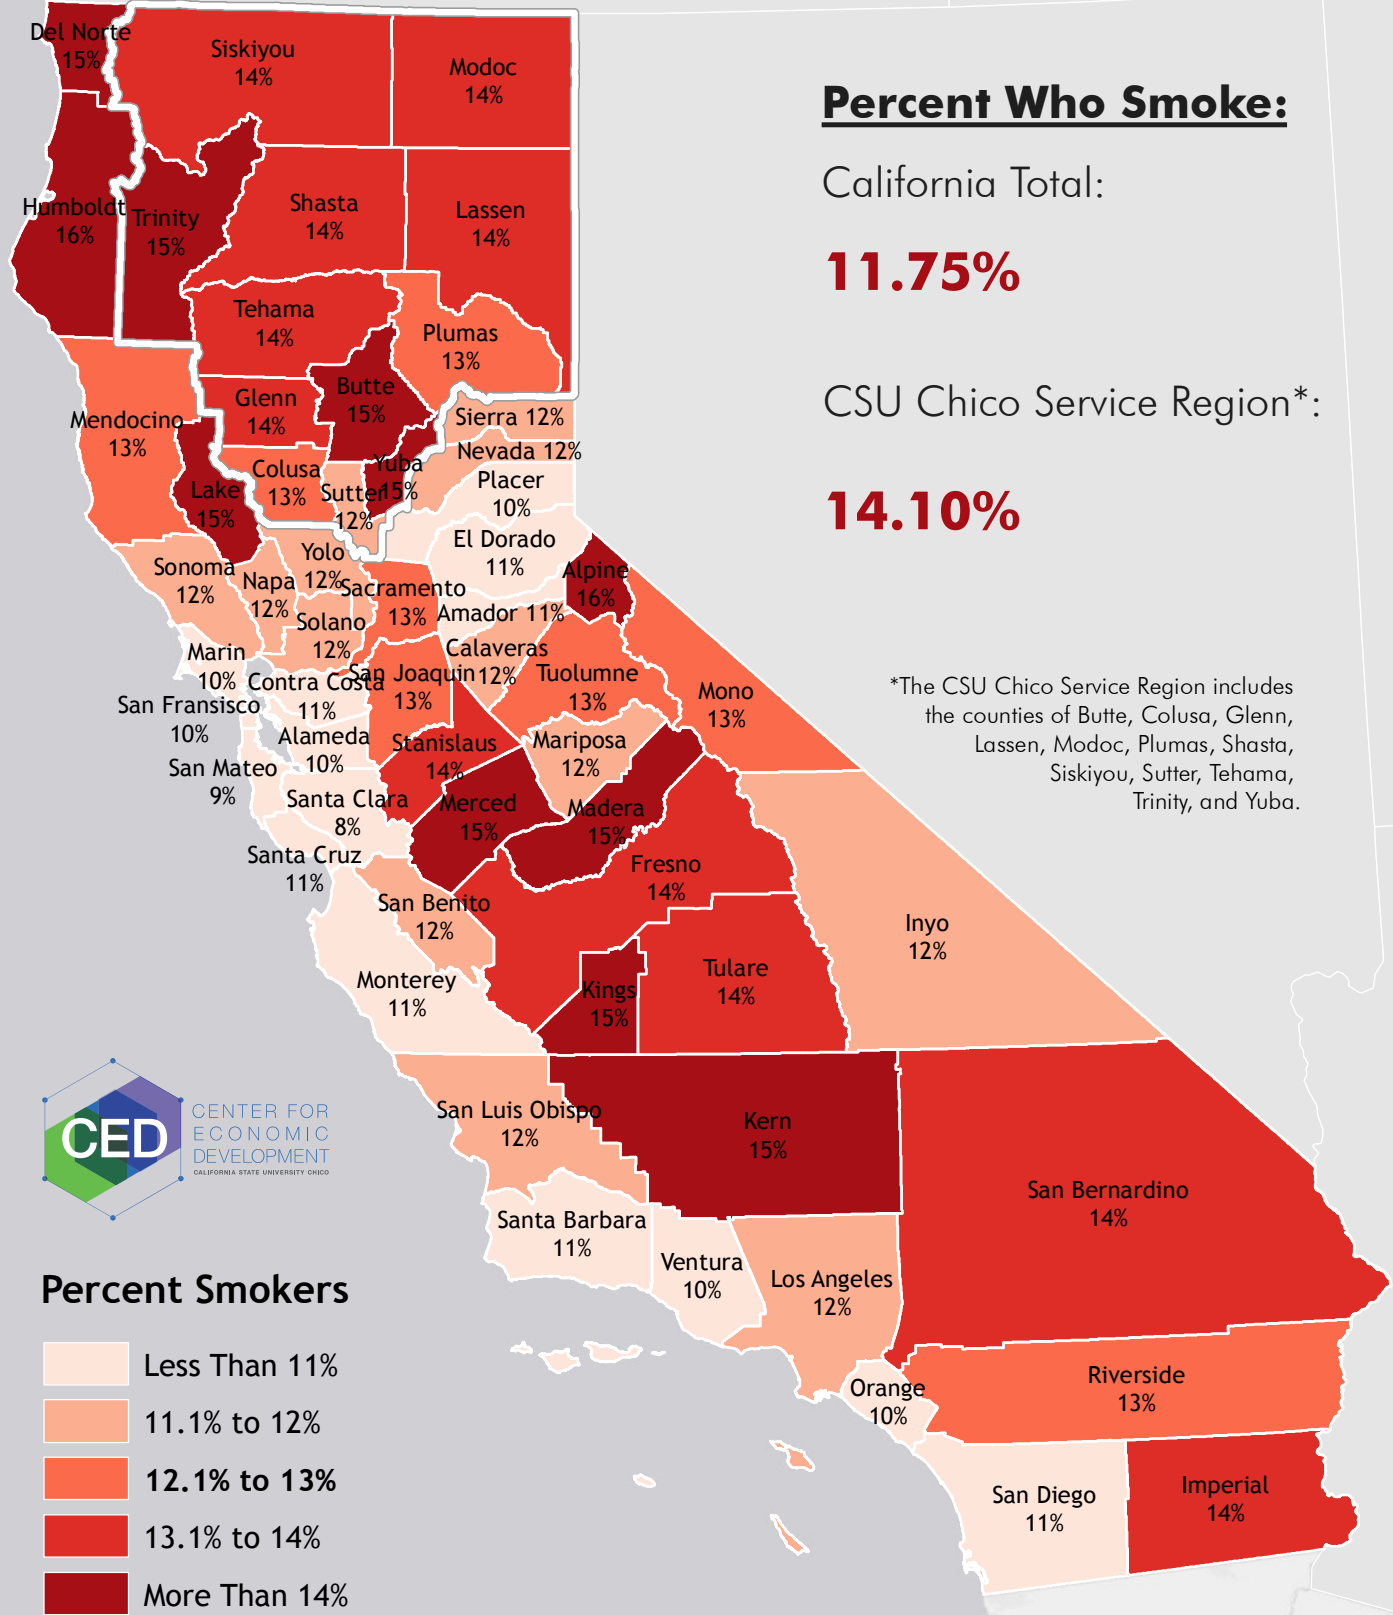

Smoking in California:

Percent of Residents Who Smoke by County

Percent Smokers

Sources:
County Health Rankings & Roadmaps
A Robert Wood Johnson Foundation Program