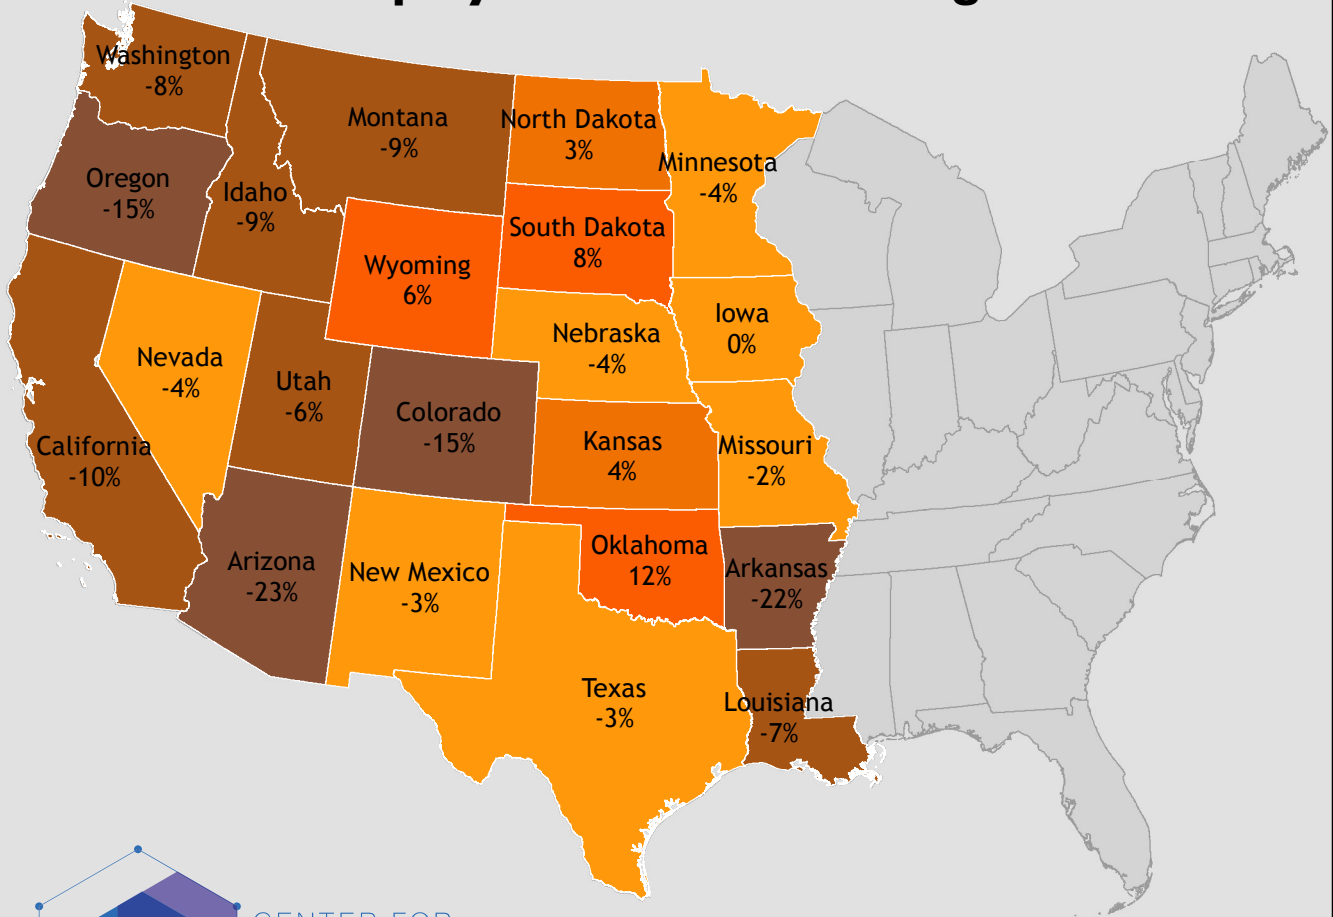

# West US 2005 to 2015 Manufacturing Employment Percent Change

CENTER FOR  
ECONOMIC  
DEVELOPMENT  
CALIFORNIA STATE UNIVERSITY CHICO

## Percent Change 2005 - 2015

- Less Than -15%
- 14.9% to -5%
- 4.9% to 0%
- 0.1% to 5%
- More than 5%

### Source:

American Community Survey

## West US 10 Year Percent Change:

**-5 Percent**