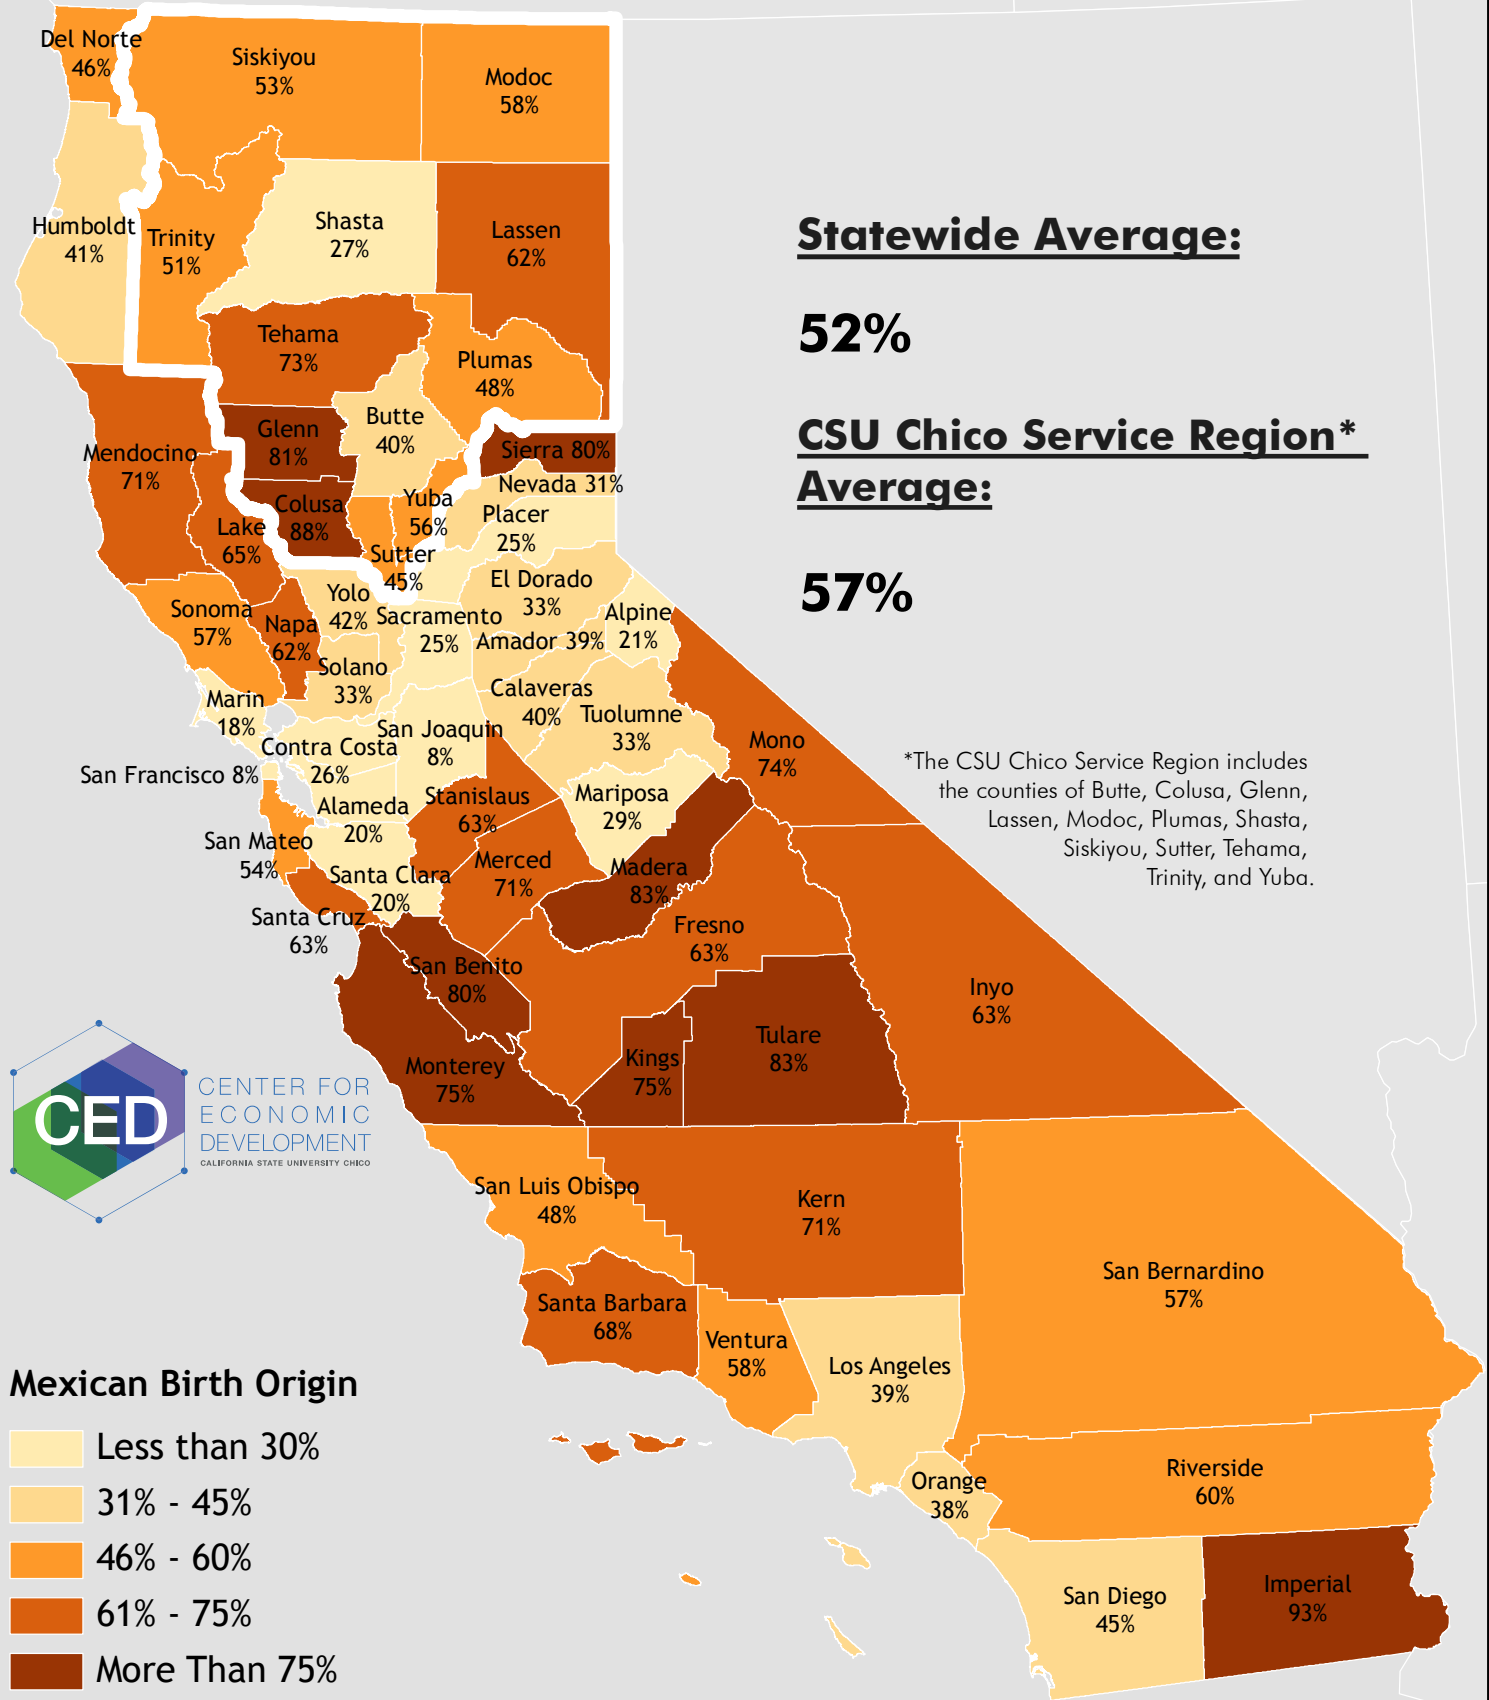

Percentage of the Foreign Born Population Born in Mexico by California County, 2015

Statewide Average:

52%

CSU Chico Service Region* Average:

57%

*The CSU Chico Service Region includes the counties of Butte, Colusa, Glenn, Lassen, Modoc, Plumas, Shasta, Siskiyou, Sutter, Tehama, Trinity, and Yuba.

Mexican Birth Origin

- Less than 30%
- 31% - 45%
- 46% - 60%
- 61% - 75%
- More Than 75%

Source:
American Community Survey, 2015