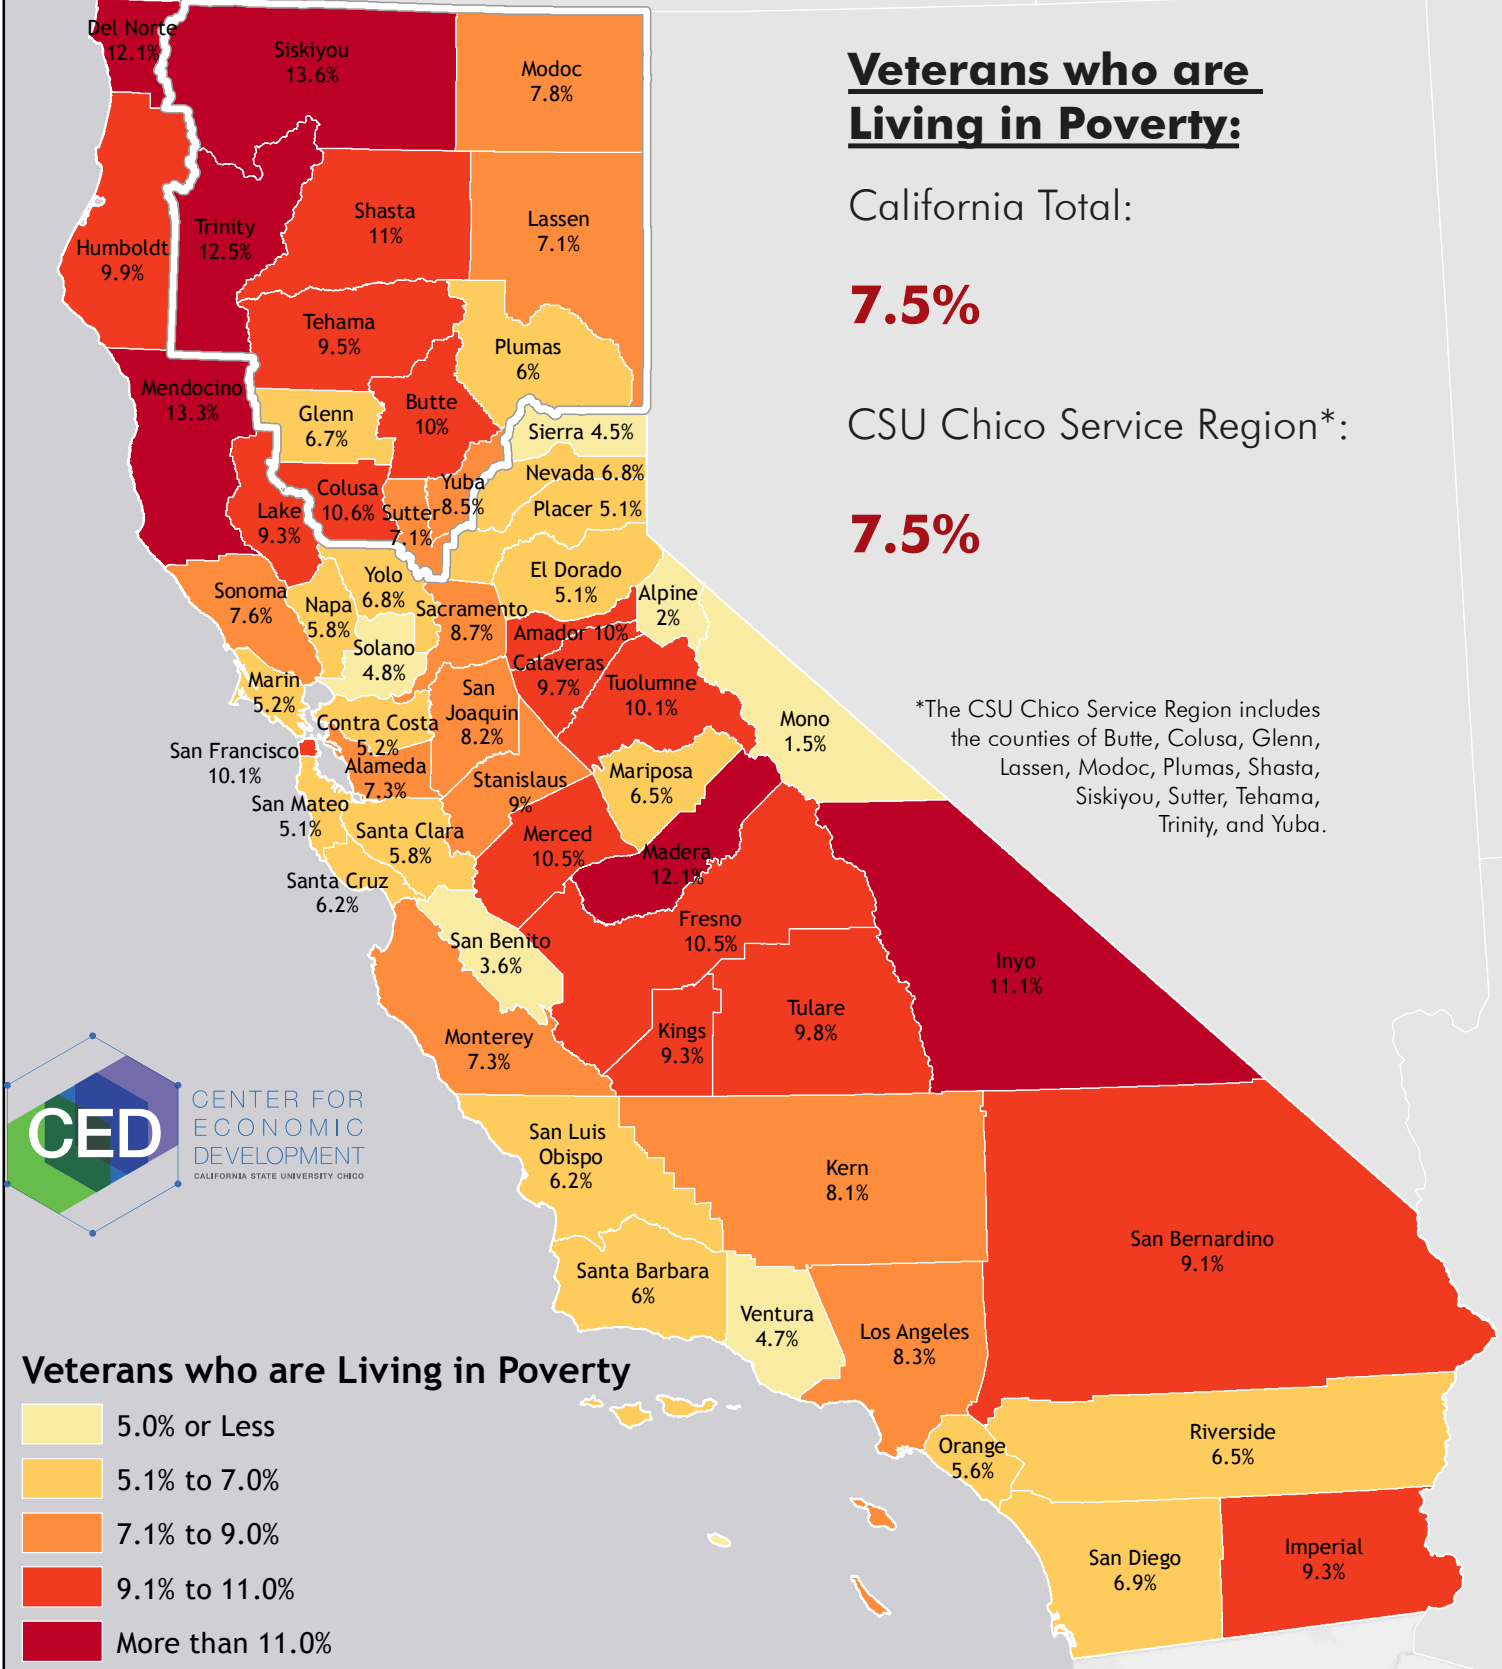

Veterans Living in Poverty by County 2015

Veterans who are Living in Poverty:

California Total:

7.5%

CSU Chico Service Region*:

7.5%

*The CSU Chico Service Region includes the counties of Butte, Colusa, Glenn, Lassen, Modoc, Plumas, Shasta, Siskiyou, Sutter, Tehama, Trinity, and Yuba.

Veterans who are Living in Poverty

Source:
American Community Survey (US Census Bureau)