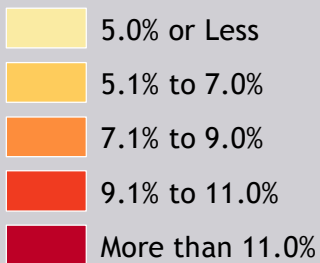

Veterans who are Living in Poverty

Source:
American Community Survey (US Census Bureau)