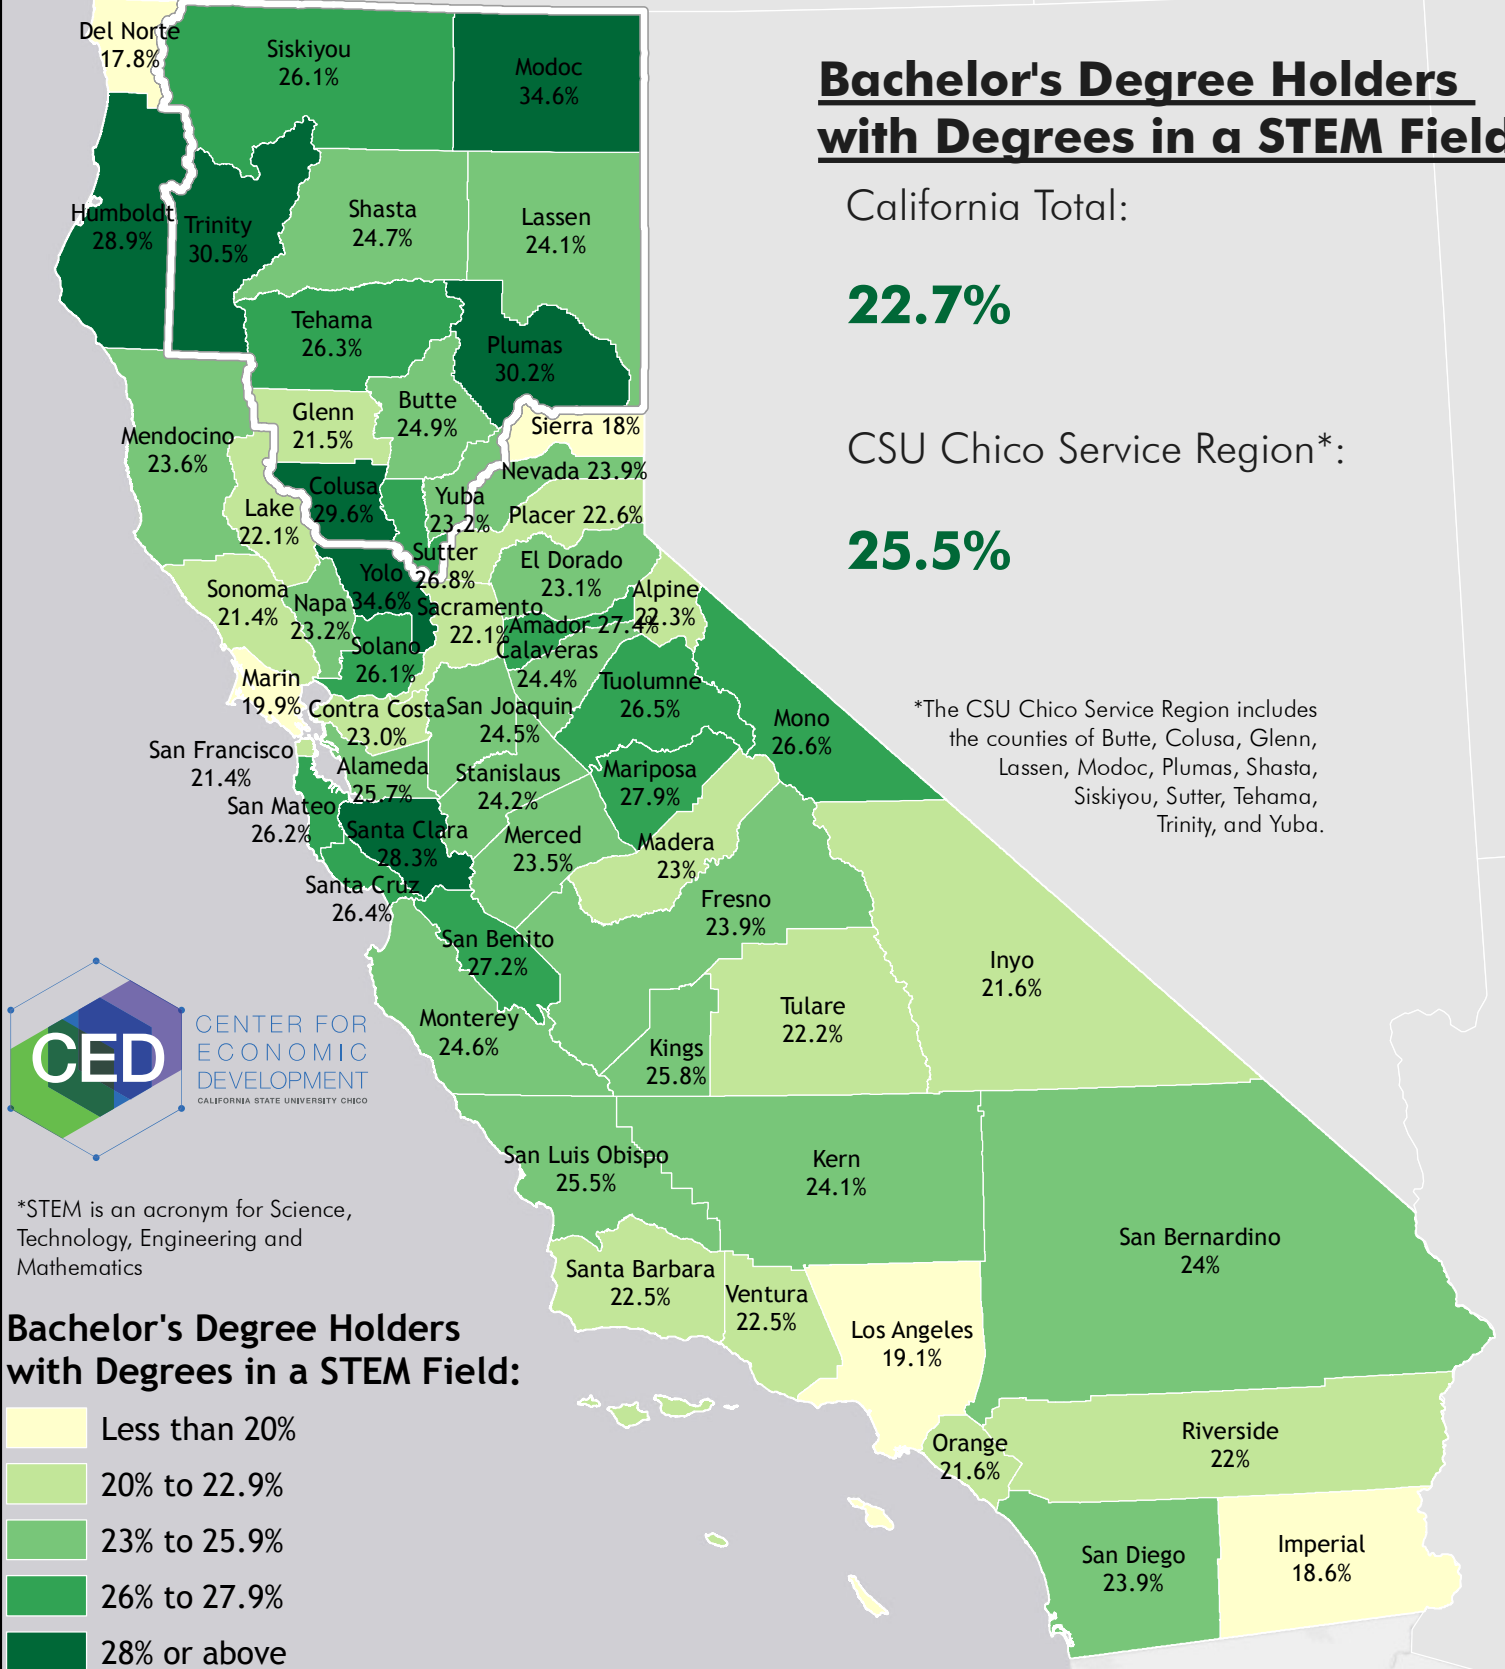

Percent of Bachelor's Degree Holders Whose Degrees are in a STEM* Field By County, 2014

Bachelor's Degree Holders with Degrees in a STEM Field:

California Total:

22.7%

CSU Chico Service Region*:

25.5%

*The CSU Chico Service Region includes the counties of Butte, Colusa, Glenn, Lassen, Modoc, Plumas, Shasta, Siskiyou, Sutter, Tehama, Trinity, and Yuba.

*STEM is an acronym for Science, Technology, Engineering and Mathematics

Bachelor's Degree Holders with Degrees in a STEM Field:

- Less than 20%
- 20% to 22.9%
- 23% to 25.9%
- 26% to 27.9%
- 28% or above