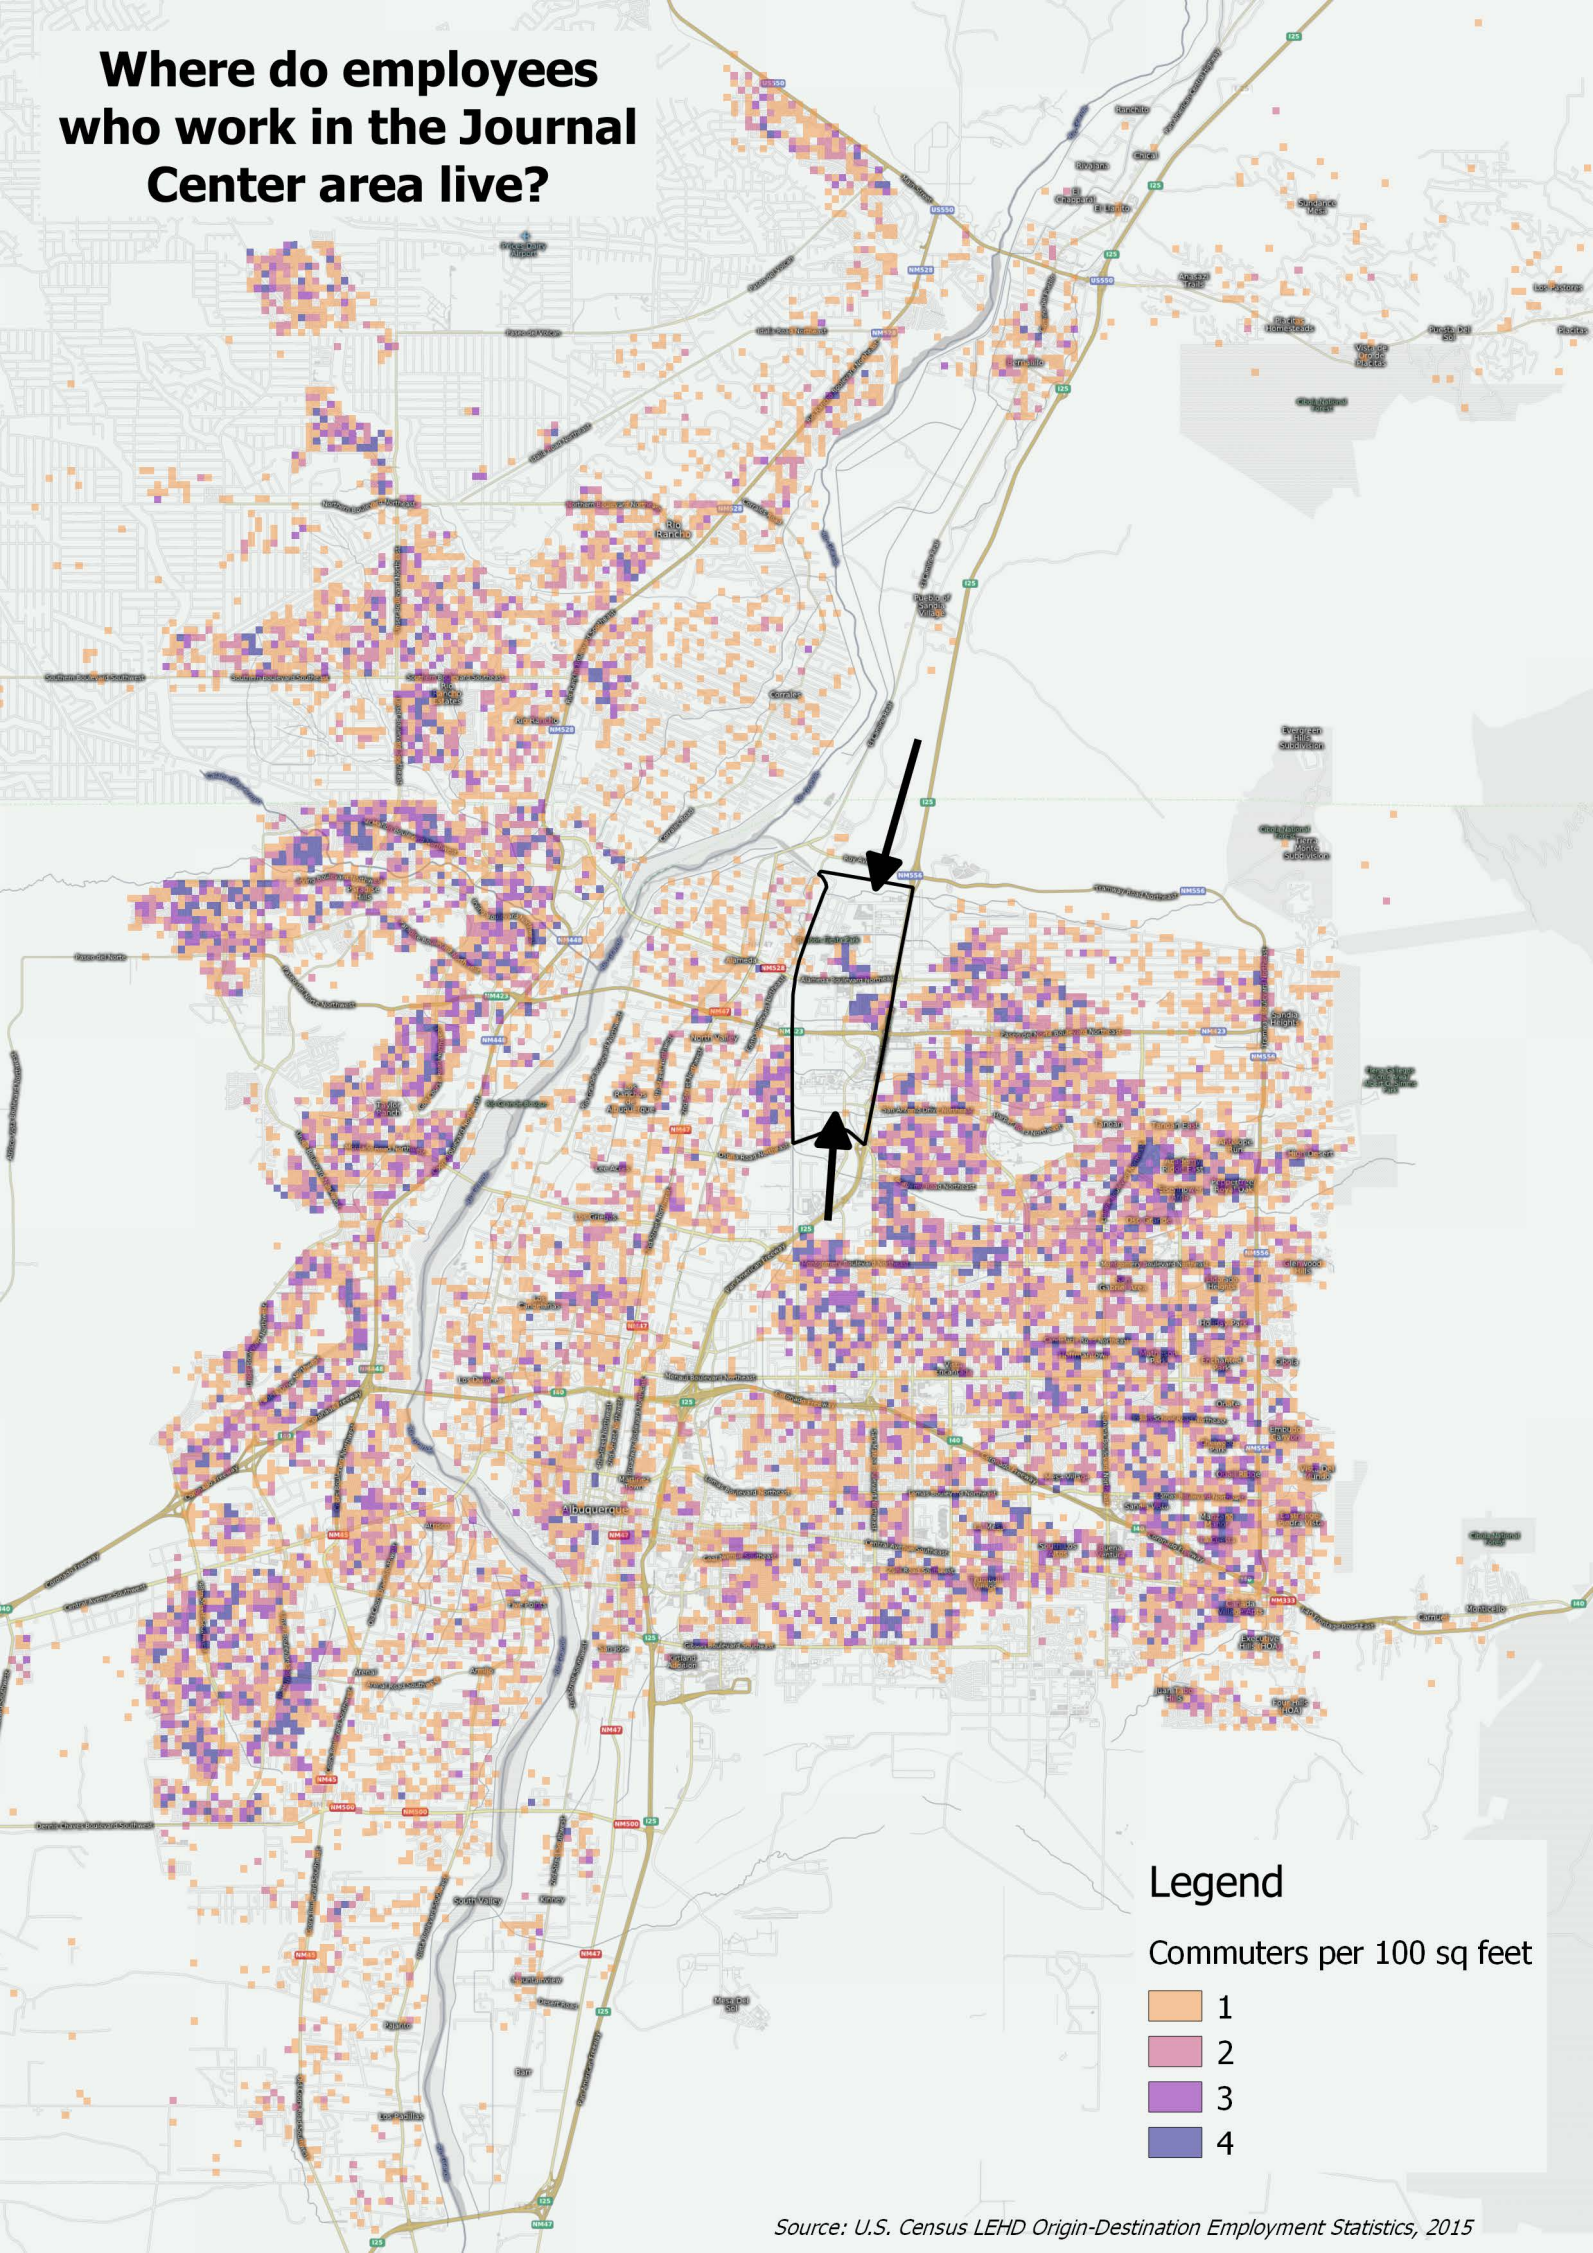

Where do employees who work in the Journal Center area live?

Legend

Commuters per 100 sq feet