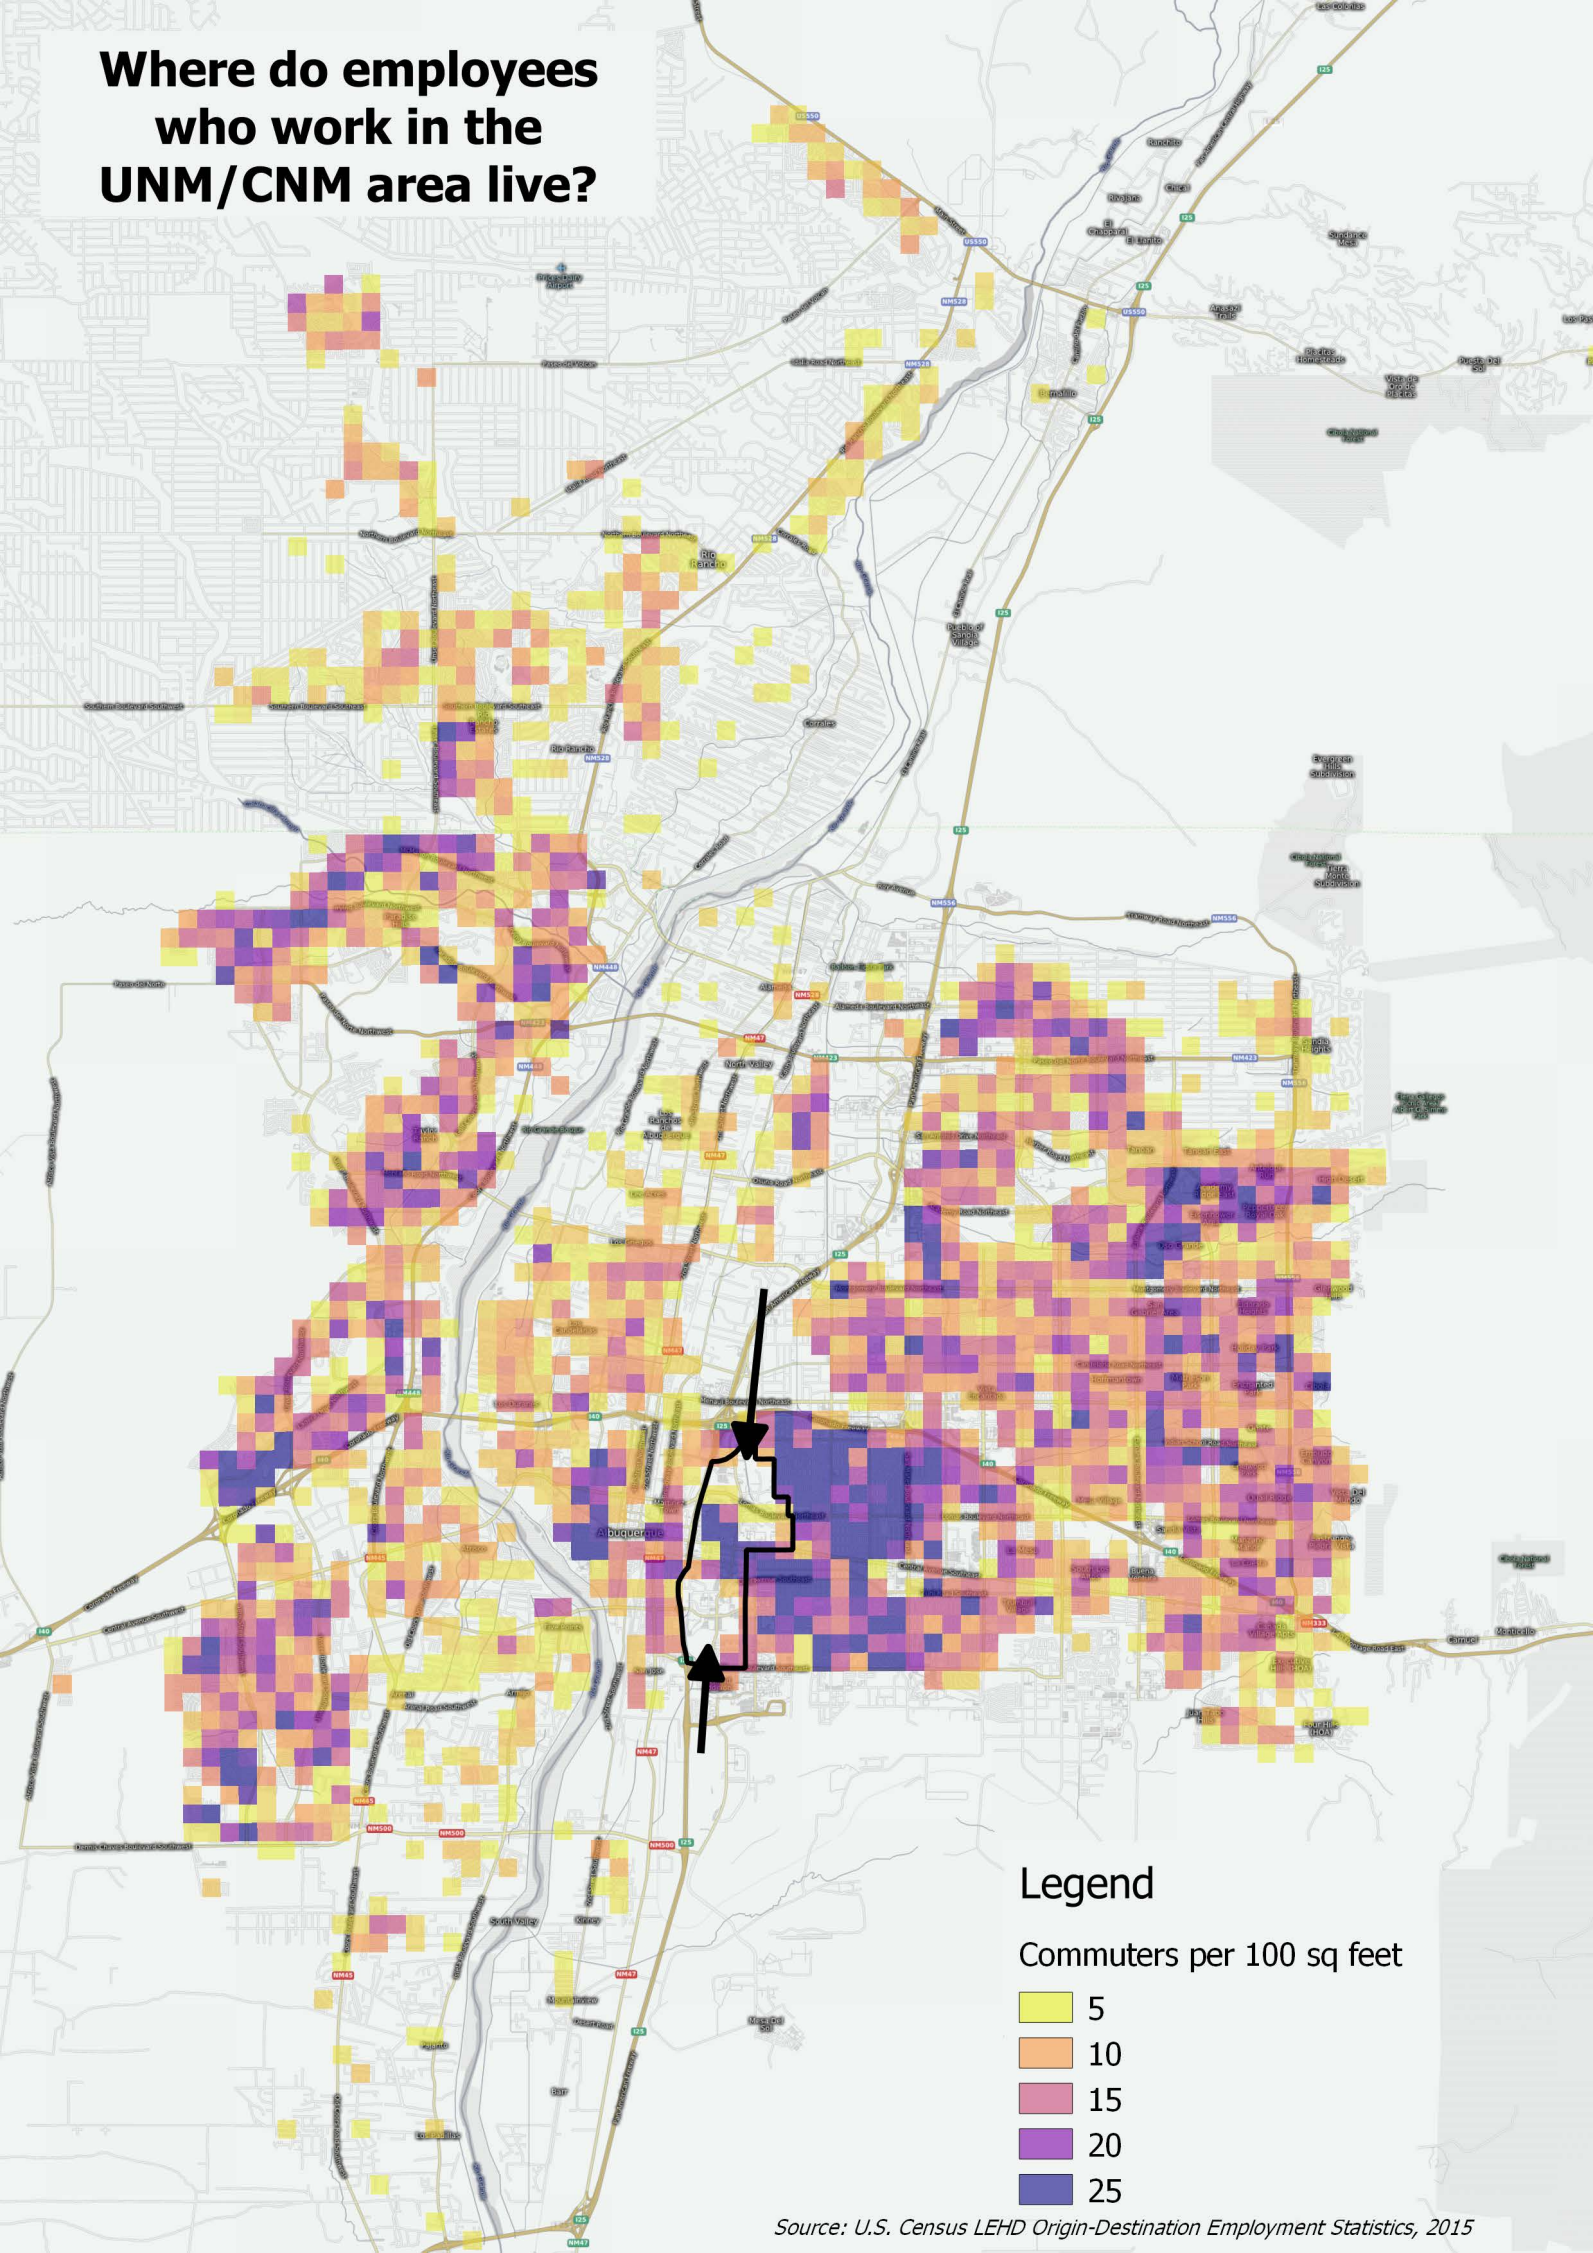

Where do employees who work in the UNM/CNM area live?

Legend

Commuters per 100 sq feet