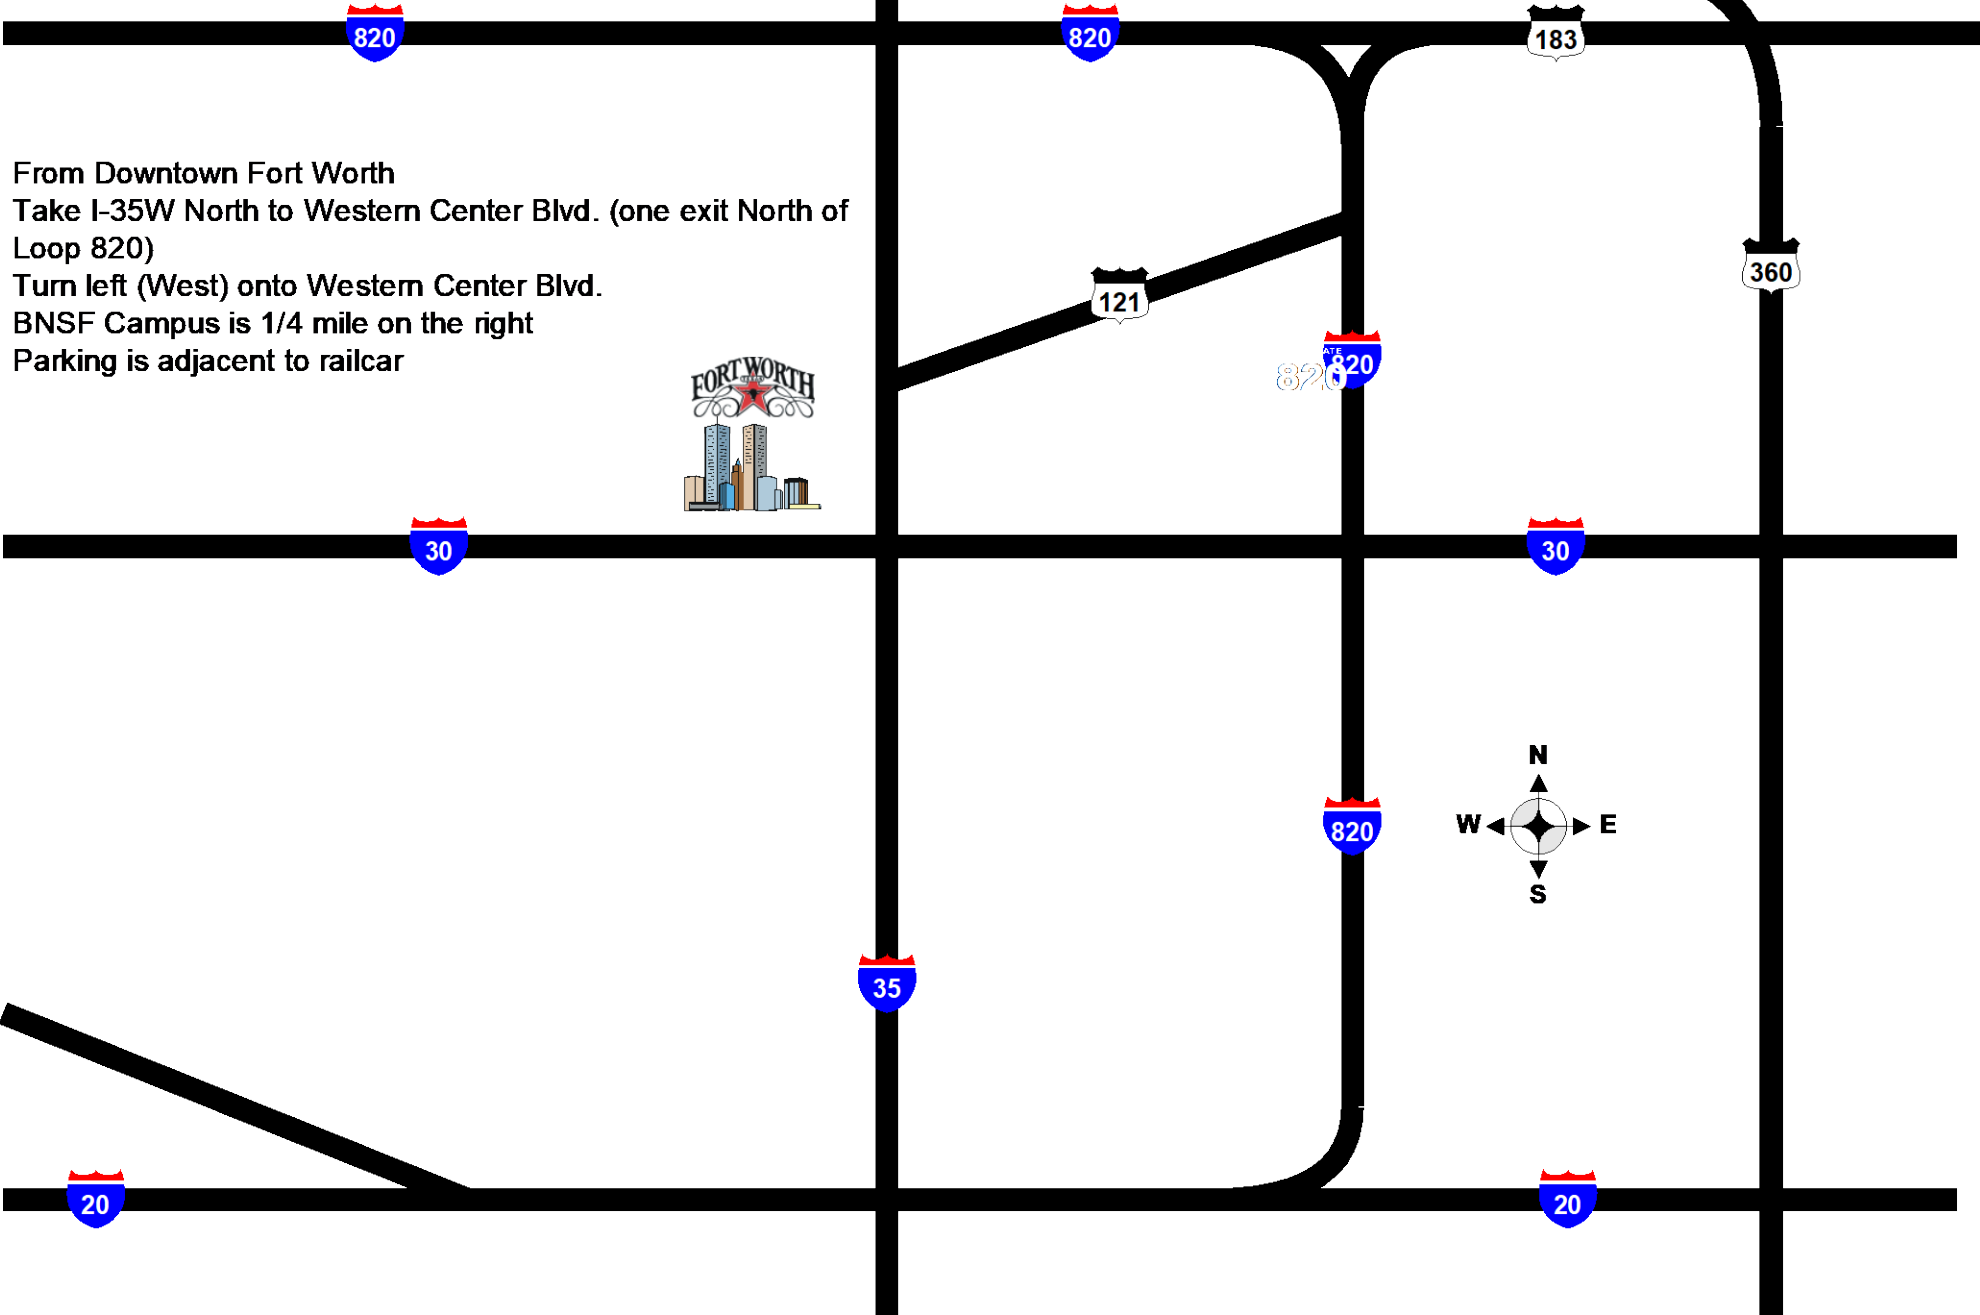

BNSF Facility

Western Center Blvd.

Western Center Blvd.

From Downtown Fort Worth  
 Take I-35W North to Western Center Blvd. (one exit North of Loop 820)  
 Turn left (West) onto Western Center Blvd.  
 BNSF Campus is 1/4 mile on the right  
 Parking is adjacent to railcar