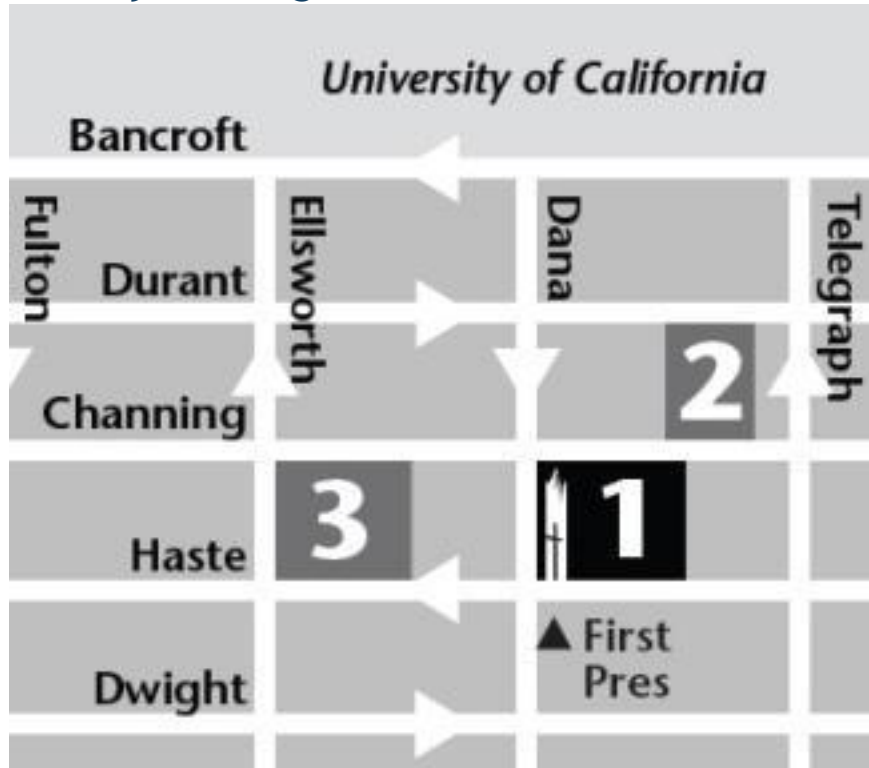

Directions and Parking

First Pres is located on the corner of **Dana and Channing**, a block from Telegraph Avenue in Berkeley. On-street and garage parking are available. ([Google Map Directions](#))

Sunday Parking

1. First Pres Garage

After 2 pm, event parking for a fee is available in the First Pres Garage. Entry to the garage is via the Channing Way driveway. The fee is \$10 per day or \$1.00 per 20 minutes. Pay machines are available in the garage. Credit cards or exact bills are accepted; no change is given.

2. Telegraph Channing Garage

Located on Channing across the street from First Pres, this public garage is also available. Take a ticket upon garage entry and pay at one of the pay machines on the first floor, next to the elevators, before returning to your car.

3. First Congregational Church (FCC) Lot

Located on Channing diagonally across the street from First Pres, this open air lot next to FCC is also available for a fee. Park in unmarked spaces. Pay machines are available. Exact bills are required.