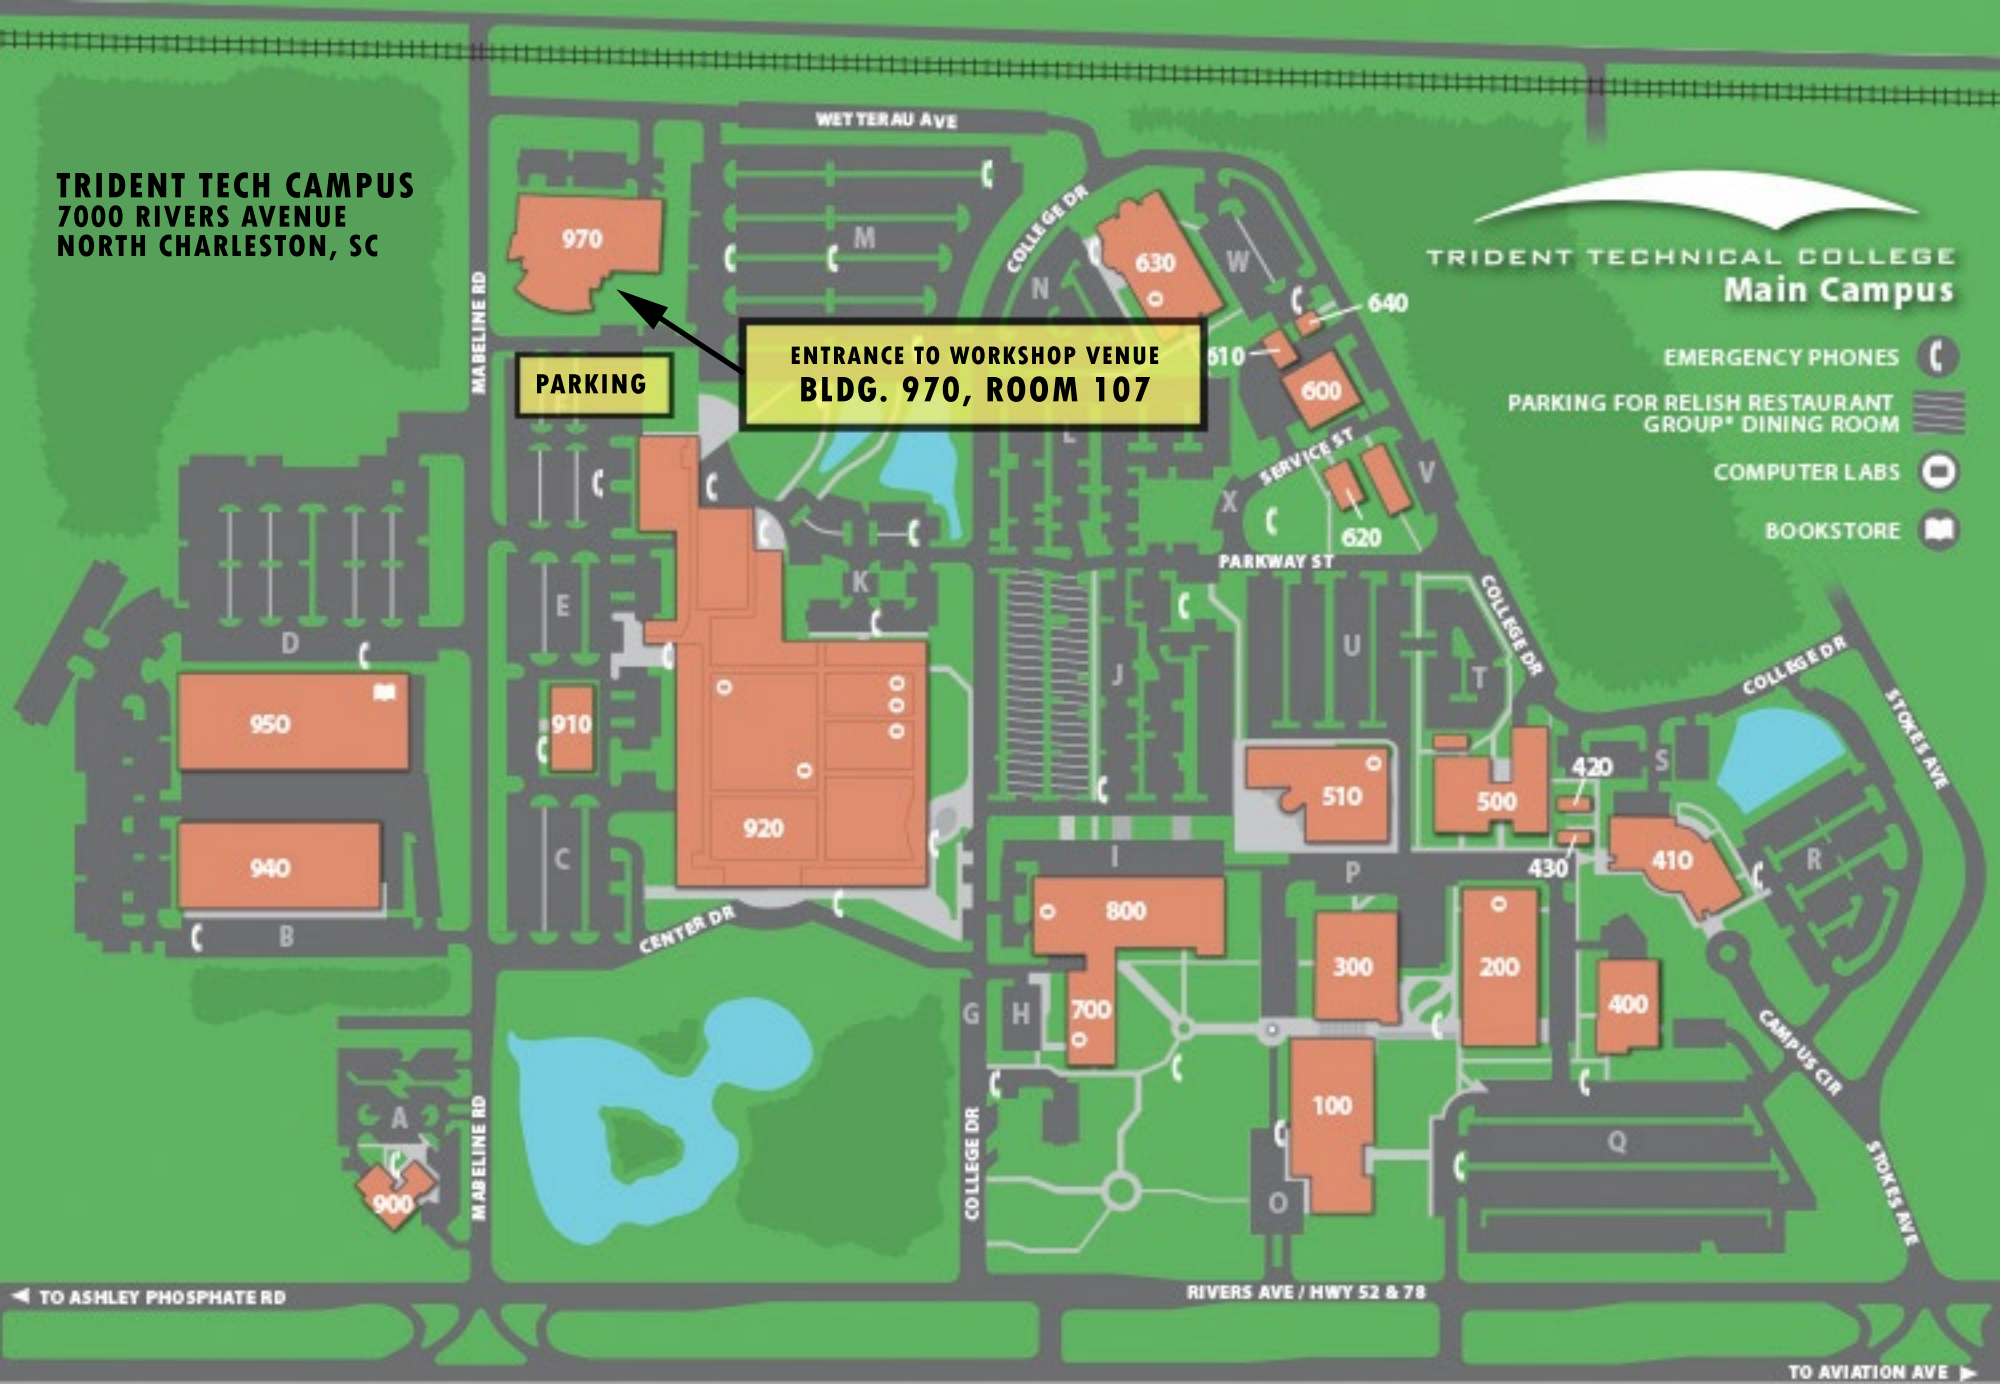

TRIDENT TECH CAMPUS
7000 RIVERS AVENUE
NORTH CHARLESTON, SC

TRIDENT TECHNICAL COLLEGE
Main Campus

PARKING

**ENTRANCE TO WORKSHOP VENUE
BLDG. 970, ROOM 107**

- EMERGENCY PHONES 
- PARKING FOR RELISH RESTAURANT GROUP* DINING ROOM 
- COMPUTER LABS 
- BOOKSTORE 

← TO ASHLEY PHOSPHATE RD

RIVERS AVE / HWY 52 & 78

TO AVIATION AVE →