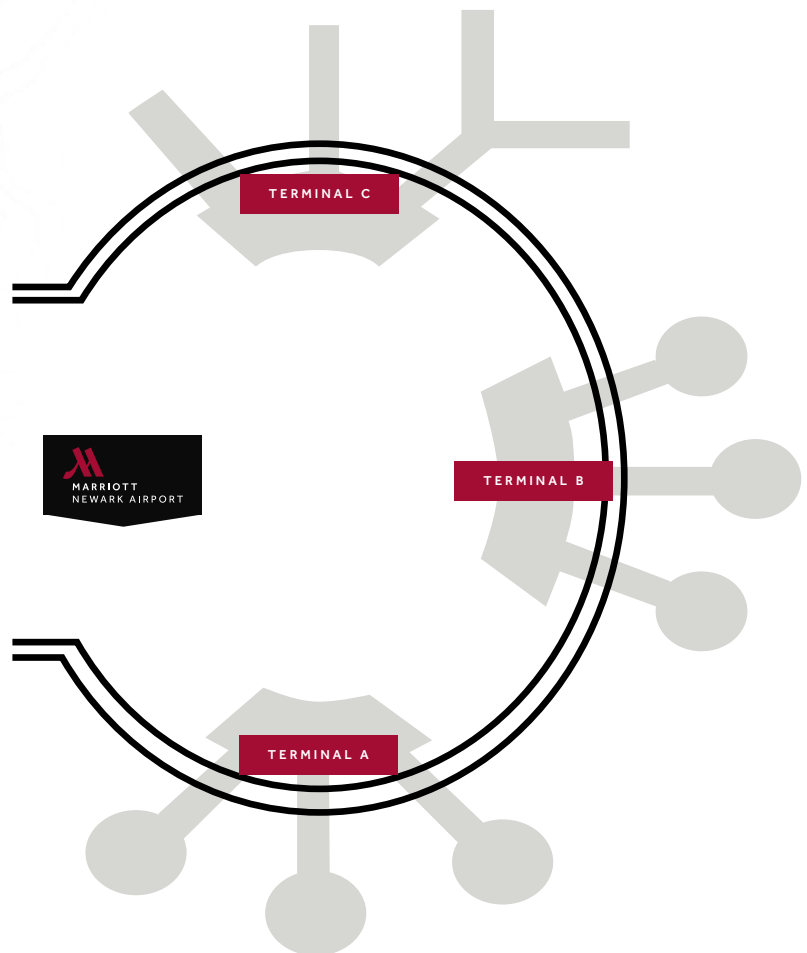

## TERMINAL C

From Baggage claim, walk toward the exit sign and go outside. Cross the street to the second island and walk to your right past the taxi stand. Stand under sign #7 shared ride services.

## TERMINAL B

From Baggage claim follow the exit sign. Cross the street and look for the sign that says #5 Newark Airport Marriott Hotel.

## TERMINAL A

From Baggage claim, take the escalator down to parking level A. Walk through the vacant underground lot to the street curb. Look for green and white sign #8 that reads Newark Airport Marriott.