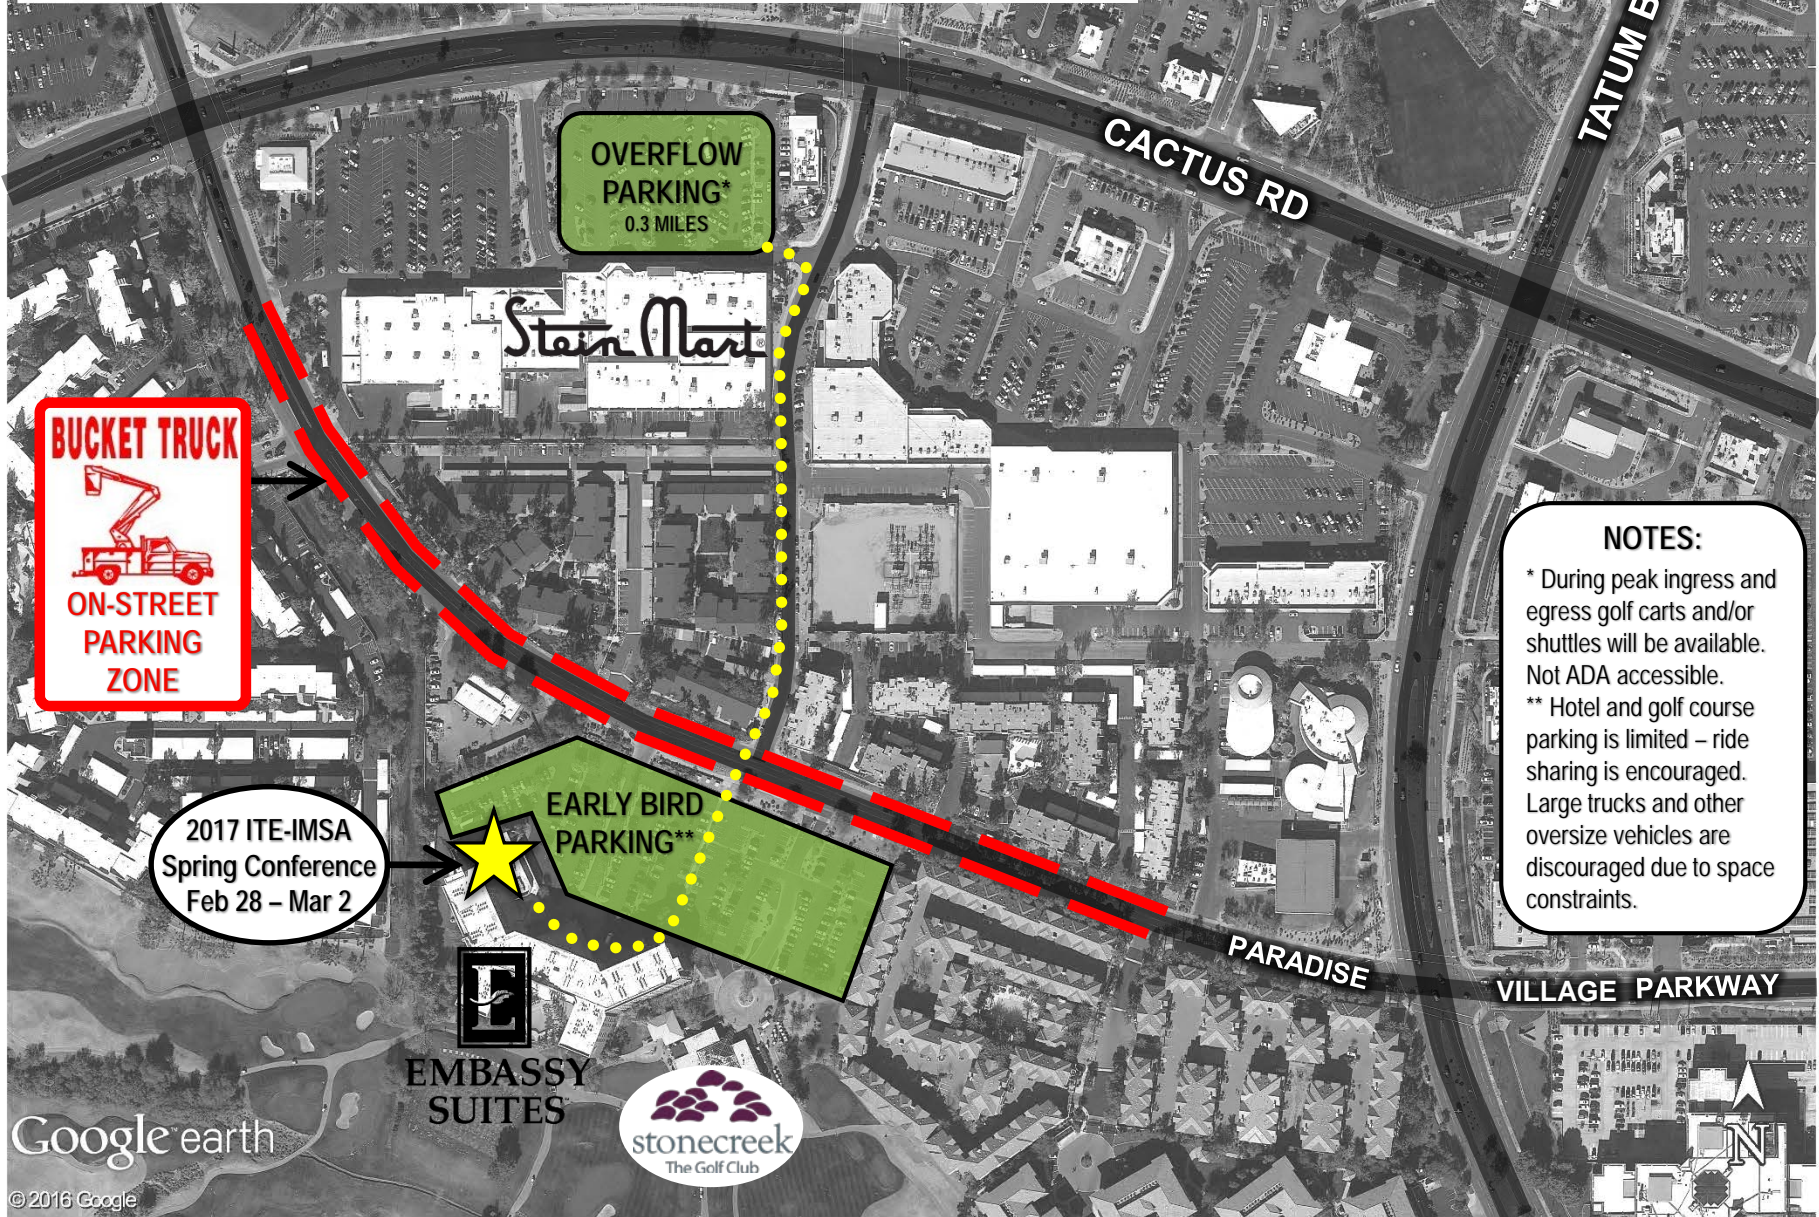

# Parking Map

Embassy Suite Phoenix-Scottsdale  
4415 E Paradise Village Pkwy, Phoenix, AZ 85032

ARIZONA  
**ITE-IMSA**  
Annual Spring Conference

## NOTES:

- \* During peak ingress and egress golf carts and/or shuttles will be available. Not ADA accessible.
- \*\* Hotel and golf course parking is limited – ride sharing is encouraged. Large trucks and other oversize vehicles are discouraged due to space constraints.

2017 ITE-IMSA  
Spring Conference  
Feb 28 – Mar 2

  
EMBASSY  
SUITES

  
stonecreek  
The Golf Club

Google earth