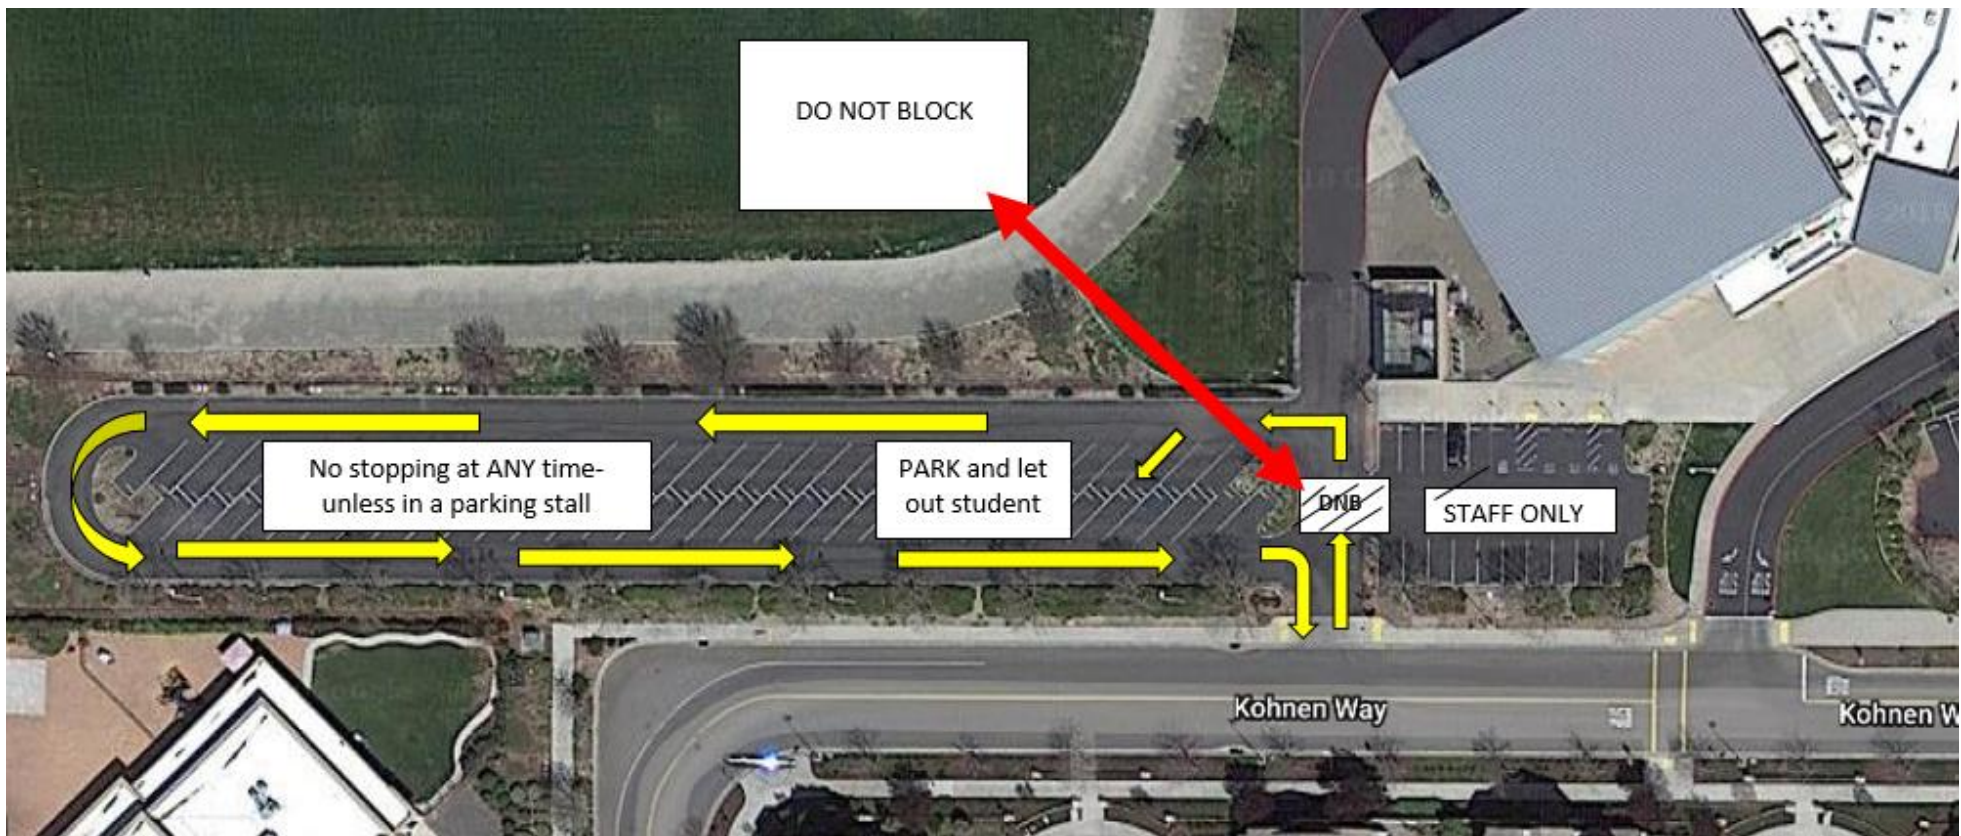

**Legend**

-  Drop off Lane
-  Through traffic to parking
-  Cones end, can change lanes
-  Cones, no changing lanes

**Main Parking Lot**

**Main Parking lot (in front of school) Procedures: violators subject to ticketing by Dublin police**

- In the main parking lot, drop-off and pick-up of students may only occur at the white curb of the right-hand lane.
  - Please do not drop-off/pick-up your students in the red zone.
  - Please do not drop-off/pick-up your students in the drive-thru lane (left-hand lane).
  - Please do not drop-off/pick-up your students in the crosswalks.
- When picking up or dropping off in the main parking lot, please pull forward to the farthest available spot.
- Unattended vehicles may not be parked in right-hand lane.

**Parking lot near Track (by gym) Procedures: violators subject to ticketing by Dublin police**

- **NO curbside DROP-OFF/PICK-UP in this area** (*no painted white curbs*)
  - **Stopping in the lane of traffic to drop-off/pick-up students is not allowed in the parking lot next to the gym.**
  - **Vehicles must be fully parked in a parking stall BEFORE students are dropped-off/picked-up.**
- **Students may not ride bicycles, scooters, or skateboards in any parking lot.**
- **Exercise extreme caution when driving or walking in this parking lot, as there are no sidewalks.**

**Surrounding Areas: violators subject to ticketing by Dublin police**

- **No drop-off/pick-up in any red zones.**
- **No drop-off/pick-up in any no parking zones (as indicated by street signs).**
- **No drop-off/pick-up in front of any residential driveways.**