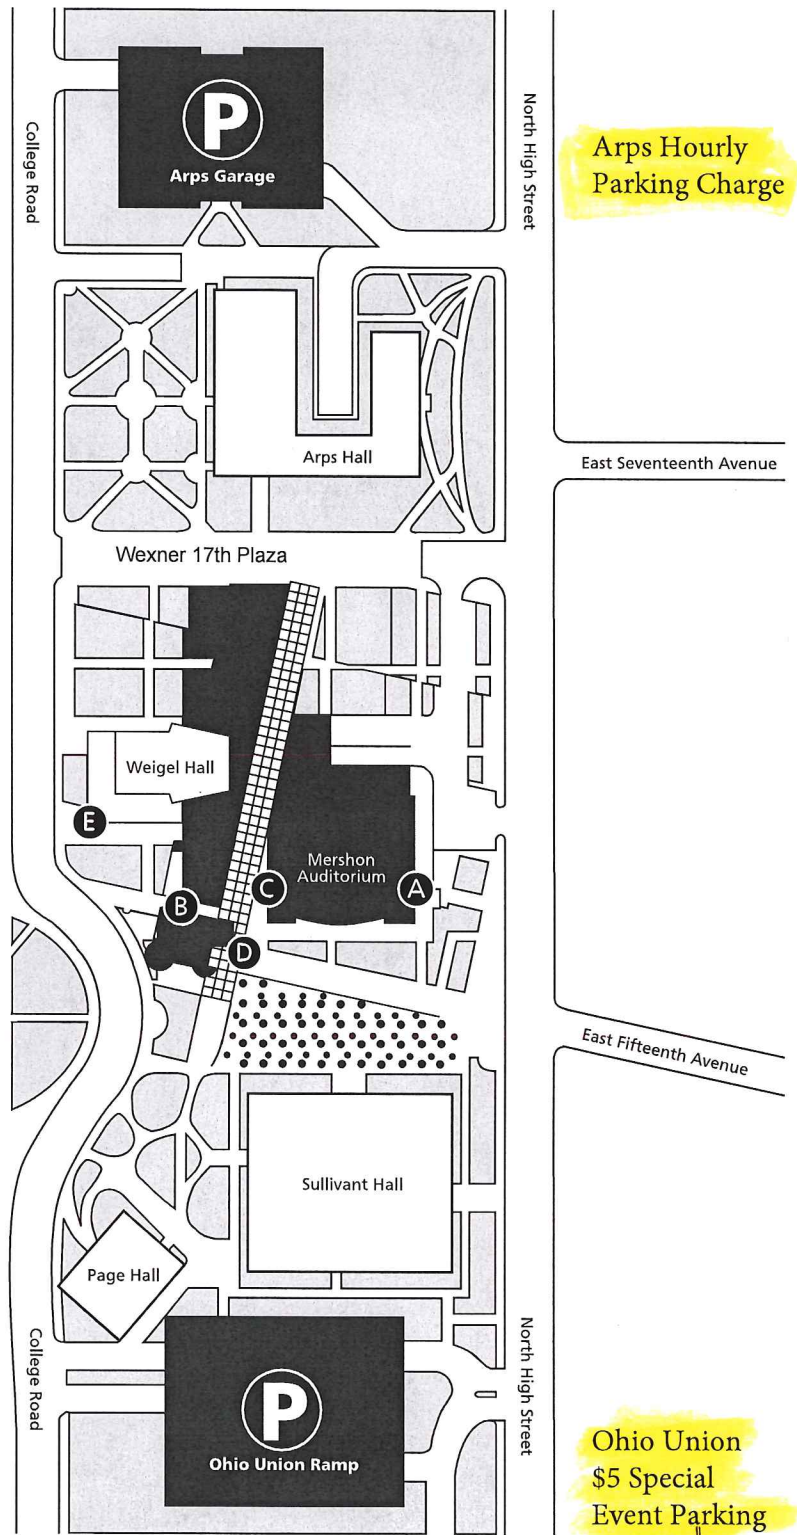

Wexner Center Parking Access Guide

Parking

Parking is available in the nearby Ohio Union and Arps Hall parking garages, both with entrances on High Street and College Road.

Parking spaces for the physically challenged are designated on the east side of Mershon Auditorium (daily and after 6 pm). Ramp and barrier free entrances are located on the east side of Mershon Auditorium (A) and the west side of the Wexner Center facility (B). If you have special needs, please contact the House Manager at 292-6311.

Pedestrian Access

To access Mershon Auditorium, exit east from the parking garage to High Street. Enter Mershon Auditorium from High Street using the east entrance (A). Patrons may also exit west from the parking garage to access College Road. Enter Mershon Auditorium from College Road using the west entrance (C).

To access Weigel Hall Auditorium, exit west from the parking garage to College Road. The Weigel Hall Auditorium entrance (E) is located next to the Wexner Center facility on College Road.

To access the Wexner Center Performance Space, exit west to College Road and proceed to the Wexner Center Main Lobby entrance (D). After entering the lobby, continue down the stairs, pass the Coat Check and then turn left. Proceed up the rampway towards Gallery C. After you pass Gallery C, turn left. Continue down the staircase, and the Wexner Center Performance Space entrance is located at the end of the stairway.

Arps Hourly
Parking Charge

East Seventeenth Avenue

East Fifteenth Avenue

Ohio Union
\$5 Special
Event Parking

Cash
only

SENIOR CEREMONY DVD

2018

\$10