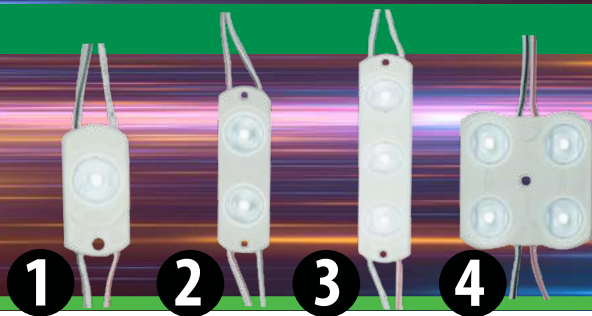

Qwik Mod Series

QWIK MOD™ SERIES

Better coverage with a wider optic—accomplish more with our NEW Qwik Mod™ Series.

SPECIFICATIONS

Beam Angle	170° Ultra-Wide Low Dome Batwing Optic with Diamondback Optic Lens Technology
Certifications	UL & cUL Recognized (SAM Manual), CE, RoHs
Dimensions	QM1: 0.69"W x 1.4"L x 0.25"H QM2: 0.69"W x 2.2"L x 0.25"H QM3: 0.69"W x 3.14"L x 0.25"H QM4: 1.7"W x 1.77"L x 0.25"H
Efficacy	See Product Options
Fastening	Peel & Stick / Mechanical Screw Hole
Input	12VDC
Intensity	See Product Options
Max Mods (Series)	See Product Options
Operating Temp	-30° to +60°C
Packaging	QM1: 60 ft. (150 mods) per bag or 600 ft. (1500 mods) per case QM2: 44.7 ft. (76 mods) per bag or 536.52 ft. (912 mods) per case QM3: 33.3 ft. (50 mods) per bag or 500 ft. (750 mods) per case QM4: 25.3 ft. (38 mods) per bag or 608 ft. (912 mods) per case
Power	See Product Options
Power Supply	P-LED 12VDC
Protection Grade	IP68
Run Footage	See Product Options
Spacing	QM1: 2.5 mods/ft. (fully stretched) QM2: 1.7 mods/ft. (fully stretched) QM3: 1.5 mods/ft. (fully stretched) QM4: 1.5 mods/ft. (fully stretched)
Warranty	5 Year Product / 5 Year Limited Labor

FEATURES

- Diamondback 170° Optic Lens
- Integrated aluminum heatsink
- Waterproof IP68
- Snap & Peel Qwik Release Tab
- 4 different mod styles to perform in a wide variety of sign applications
- More light diffusion with a wider batwing resulting in better coverage